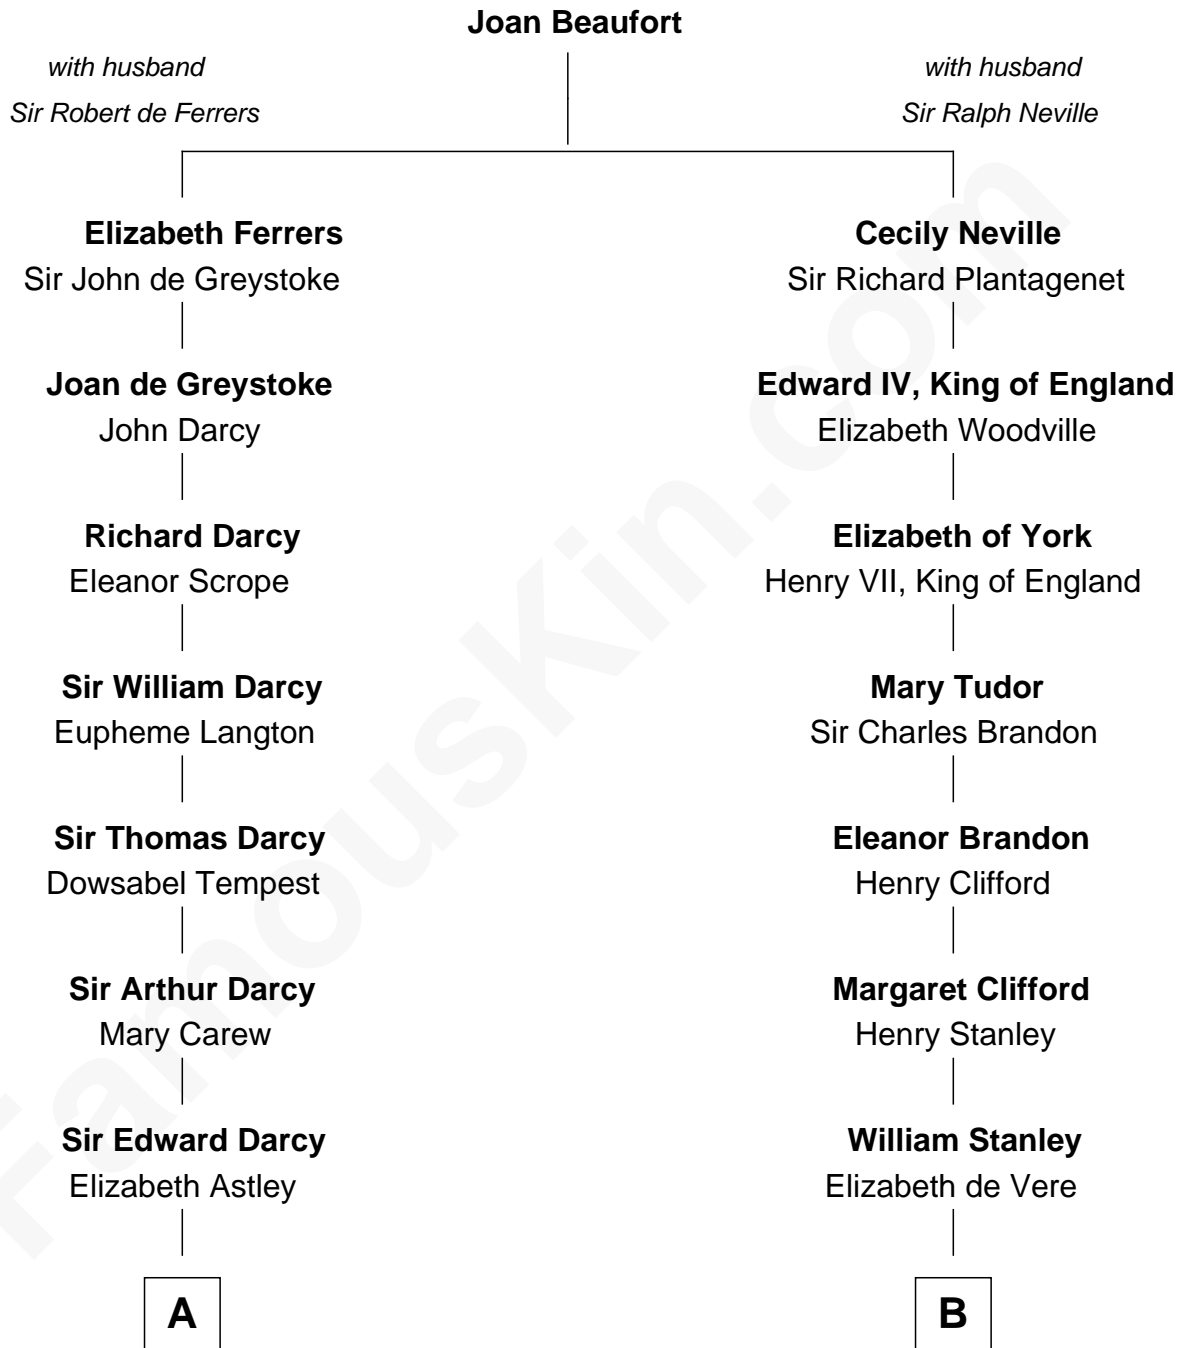

FamousKin.com
Relationship Chart of
Norman Rockwell
American Artist

17th cousin 1 time removed of
Hugh Grant
Movie Actor

FamousKin.com