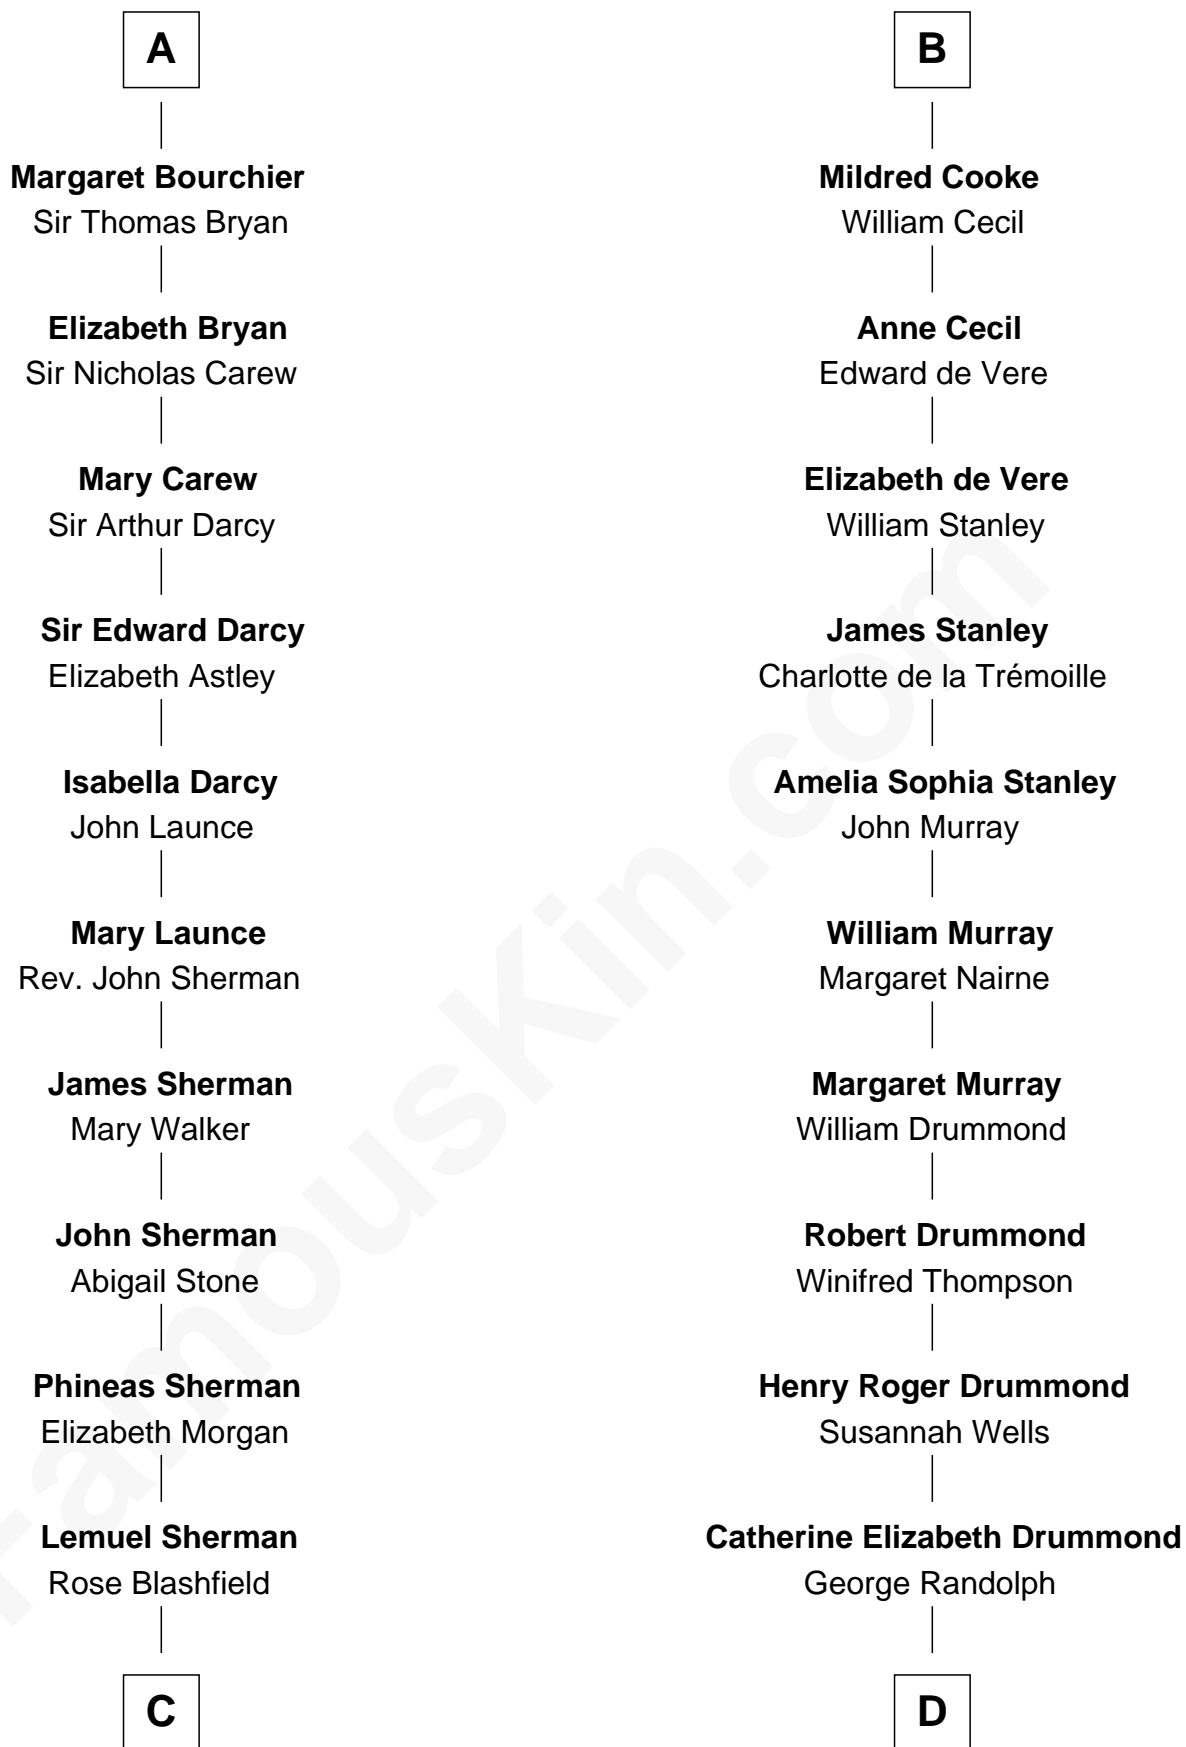

FamousKin.com

Relationship Chart of

Norman Rockwell

American Artist

21st cousin of

Hugh Grant

Movie Actor

Ida de Odingsells

Eleanor le Strange
Sir Reynold de Grey

Sir William FitzWilliam
Maude de Cromwell

Ida Grey
John Cokayne

Sir John FitzWilliam
Eleanor Greene

Elizabeth Cokayne
Sir Laurence Cheney

John FitzWilliam
Helen Villiers

Elizabeth Cheney
Sir Frederick Tilney

Sir William FitzWilliam
Anne Hawes

Elizabeth Tilney
Sir Humphrey Bourchier

Anne FitzWilliam
Sir Anthony Cooke

A

B

C

Jacob Sherman

Cafira Janes

Orilla Janes Sherman
Samuel Darling Rockwell

John William Rockwell
Phebe Boyce Waring

Jarvis Waring Rockwell
Anne Mary Hill

Norman Rockwell
American Artist

D

Cyril Randolph

Frances Selina Hervey