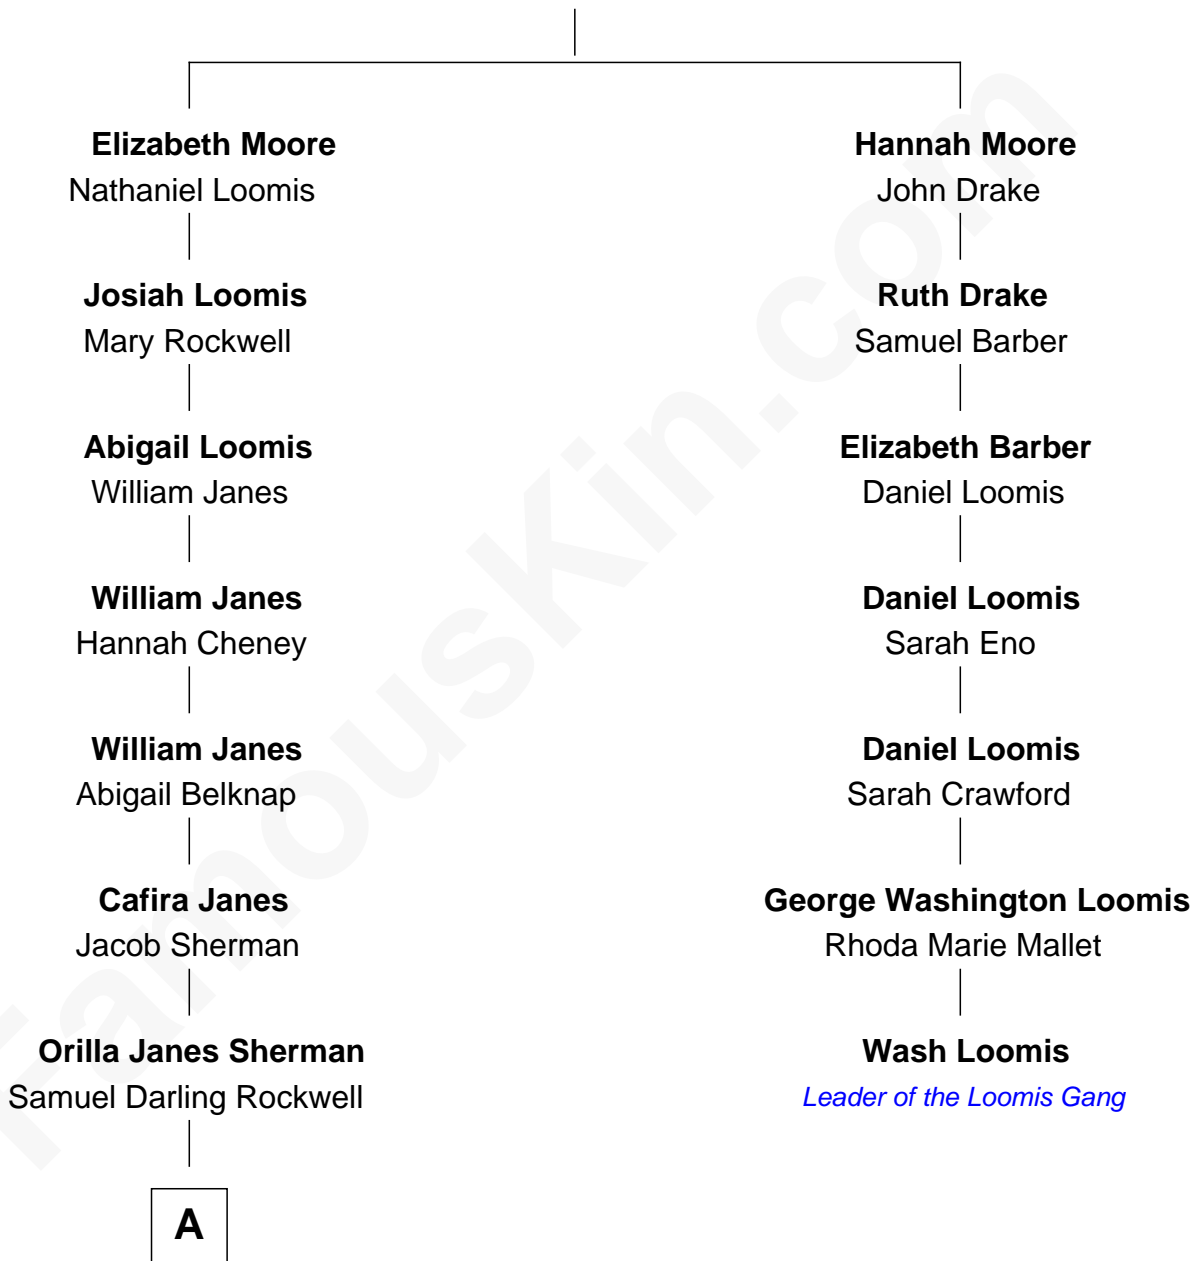

**FamousKin.com**  
**Relationship Chart of**  
**Norman Rockwell**  
*American Artist*

**6th cousin 3 times removed of**  
**Wash Loomis**  
*Leader of the Loomis Gang*

**John Moore**

**A**

—  
**John William Rockwell**

Phebe Boyce Waring

—  
**Jarvis Waring Rockwell**

Anne Mary Hill

—  
**Norman Rockwell**

*American Artist*

FamousKin.com