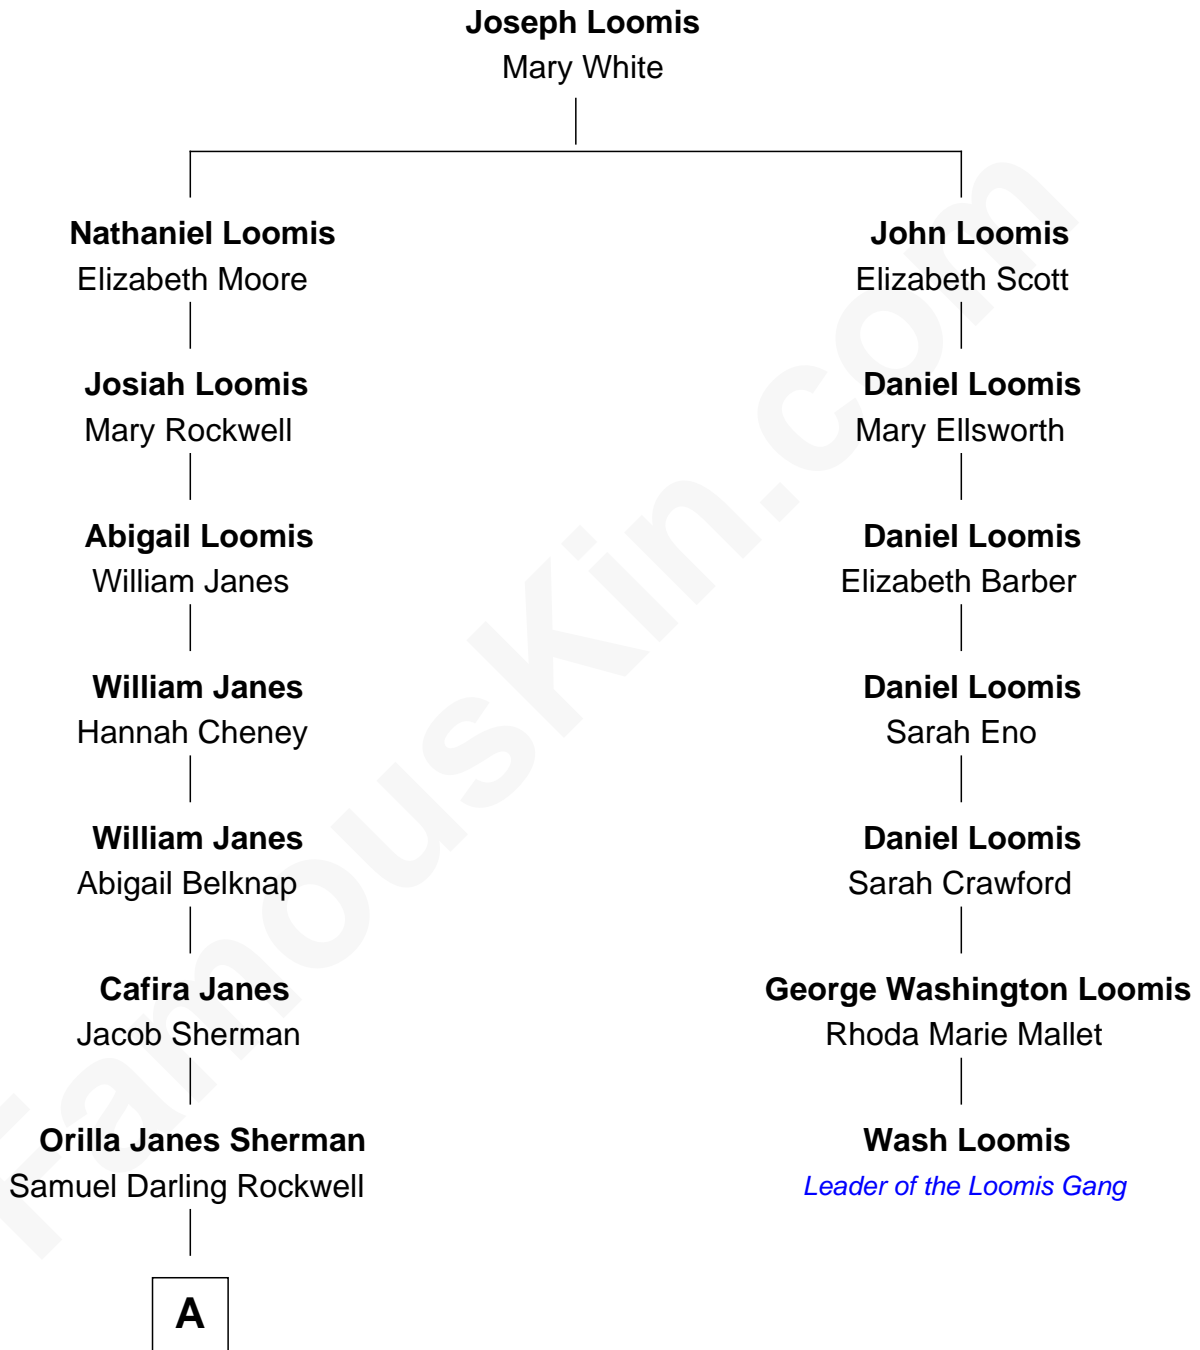

FamousKin.com
Relationship Chart of
Norman Rockwell
American Artist

6th cousin 3 times removed of
Wash Loomis
Leader of the Loomis Gang

A

—
John William Rockwell

Phebe Boyce Waring

—
Jarvis Waring Rockwell

Anne Mary Hill

—
Norman Rockwell

American Artist

FamousKin.com