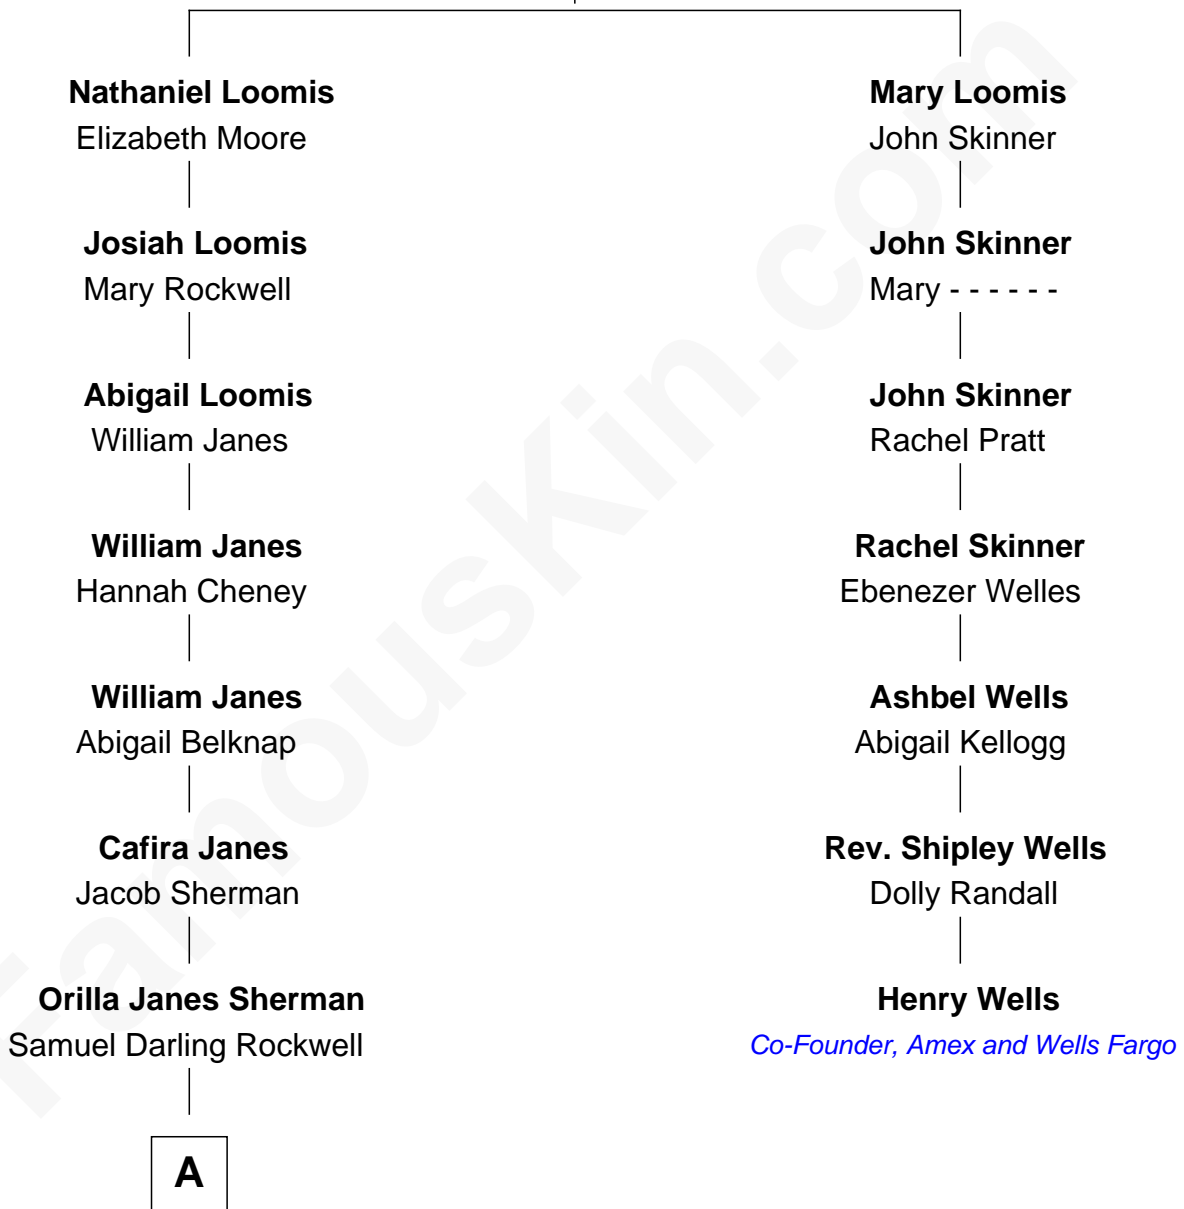

**FamousKin.com**  
**Relationship Chart of**  
**Norman Rockwell**  
*American Artist*

6th cousin 3 times removed of

**Henry Wells**

*Co-Founder of American Express and Wells Fargo and Co.*

**Joseph Loomis**

Mary White

**A**

—  
**John William Rockwell**

Phebe Boyce Waring

—  
**Jarvis Waring Rockwell**

Anne Mary Hill

—  
**Norman Rockwell**

*American Artist*