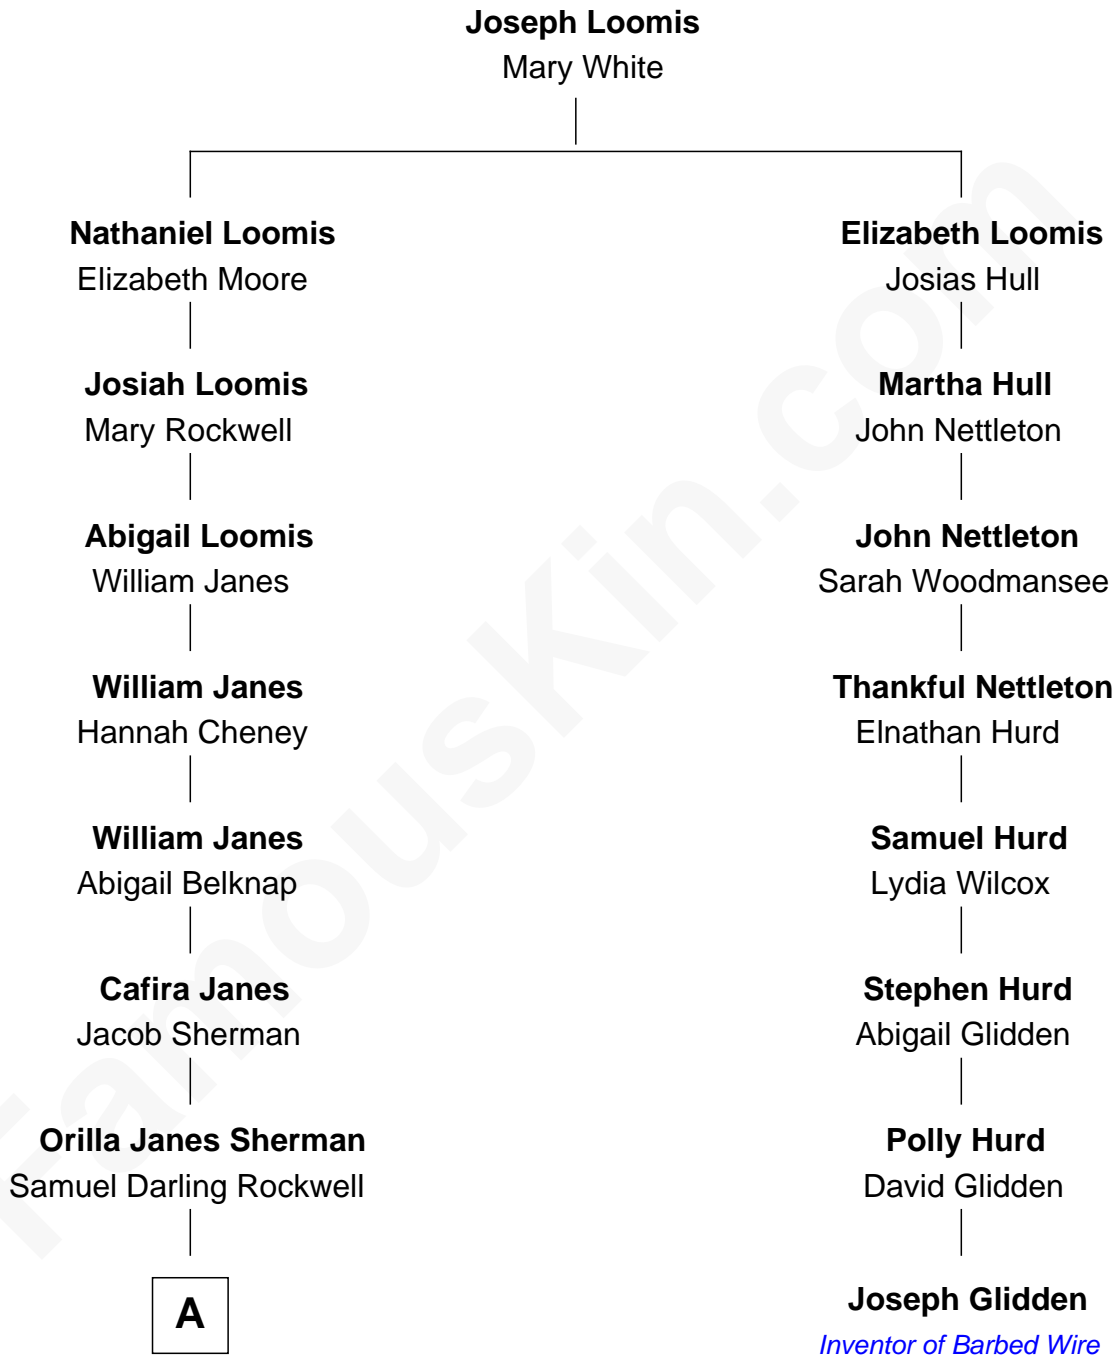

FamousKin.com
Relationship Chart of
Norman Rockwell
American Artist

7th cousin 2 times removed of
Joseph Glidden
Inventor of Barbed Wire

A

—
John William Rockwell

Phebe Boyce Waring

—
Jarvis Waring Rockwell

Anne Mary Hill

—
Norman Rockwell

American Artist

FamousKin.com