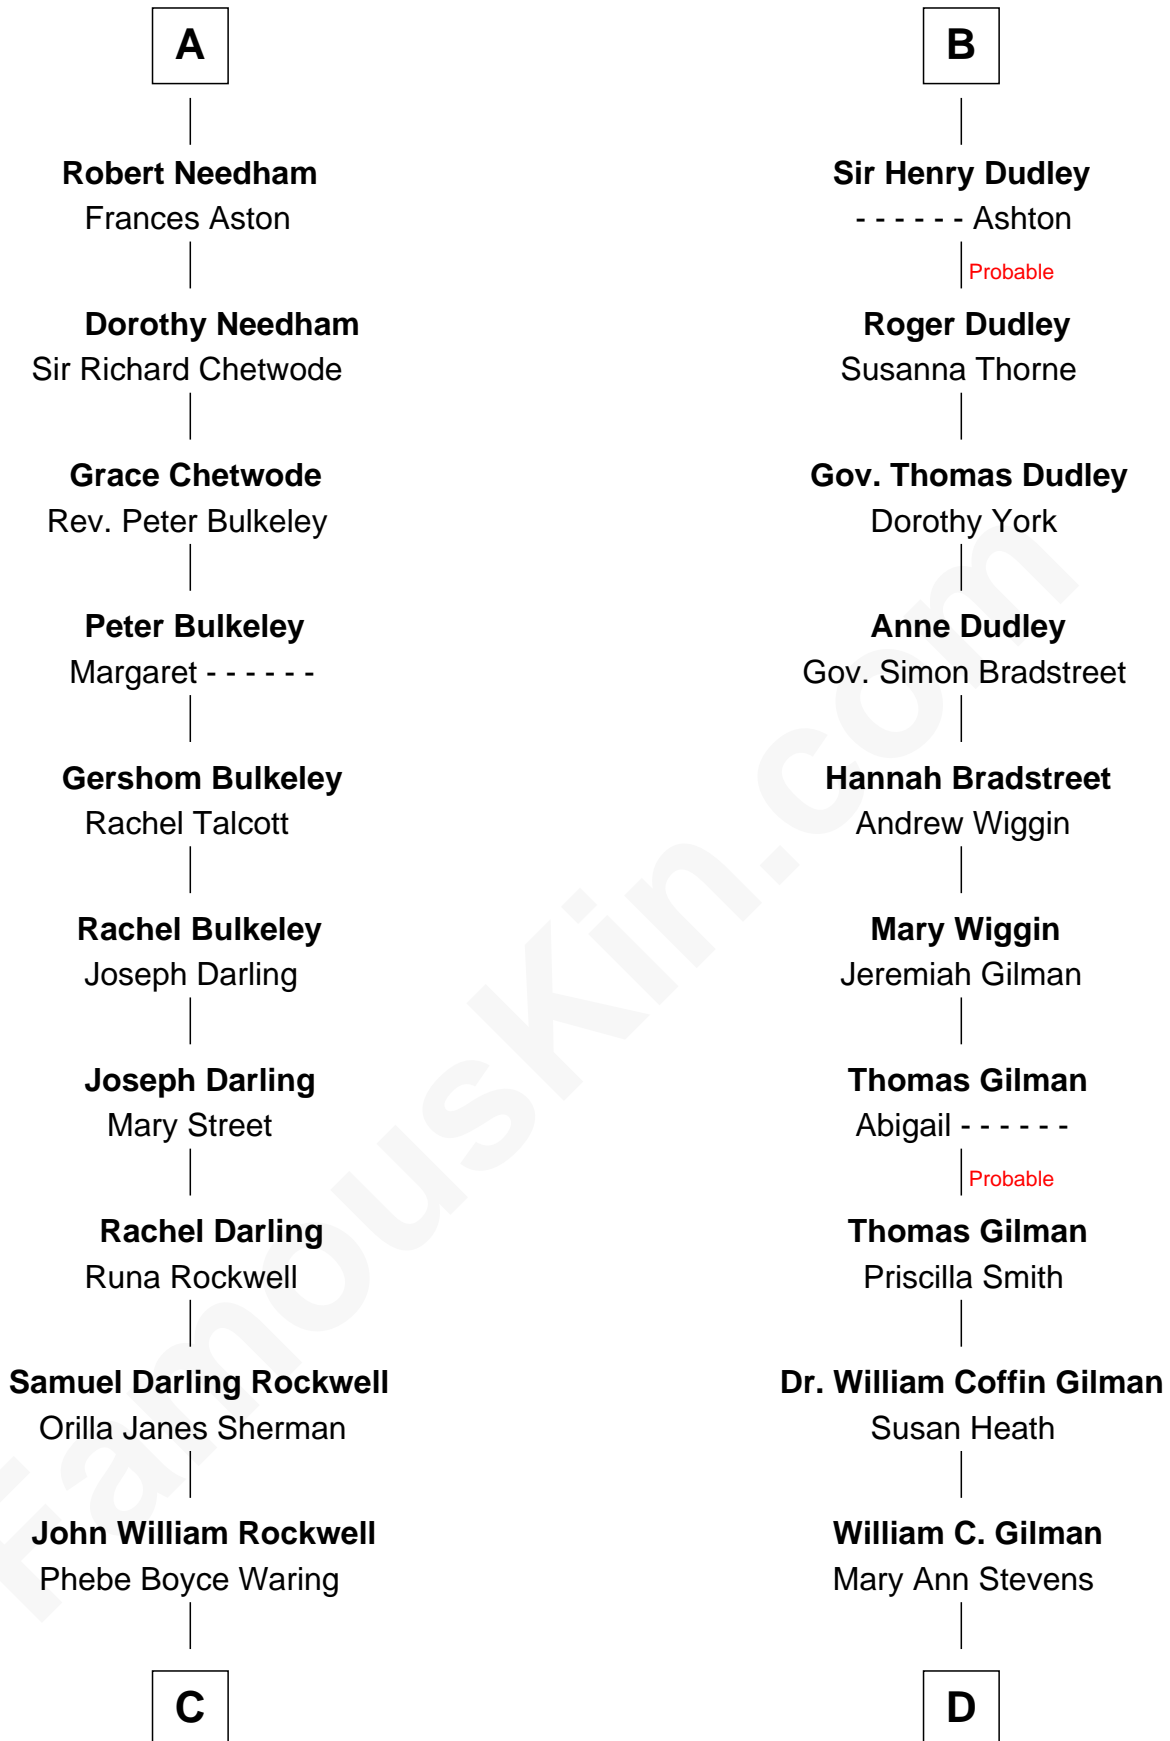

FamousKin.com
Relationship Chart of
Norman Rockwell
American Artist

18th cousin 2 times removed of
George Hamilton
TV and Movie Actor

Sir William de Ros
 Margery de Badlesmere

George Hamilton photo by [Angela George](#) [\(CC BY-SA 3.0\)](#)