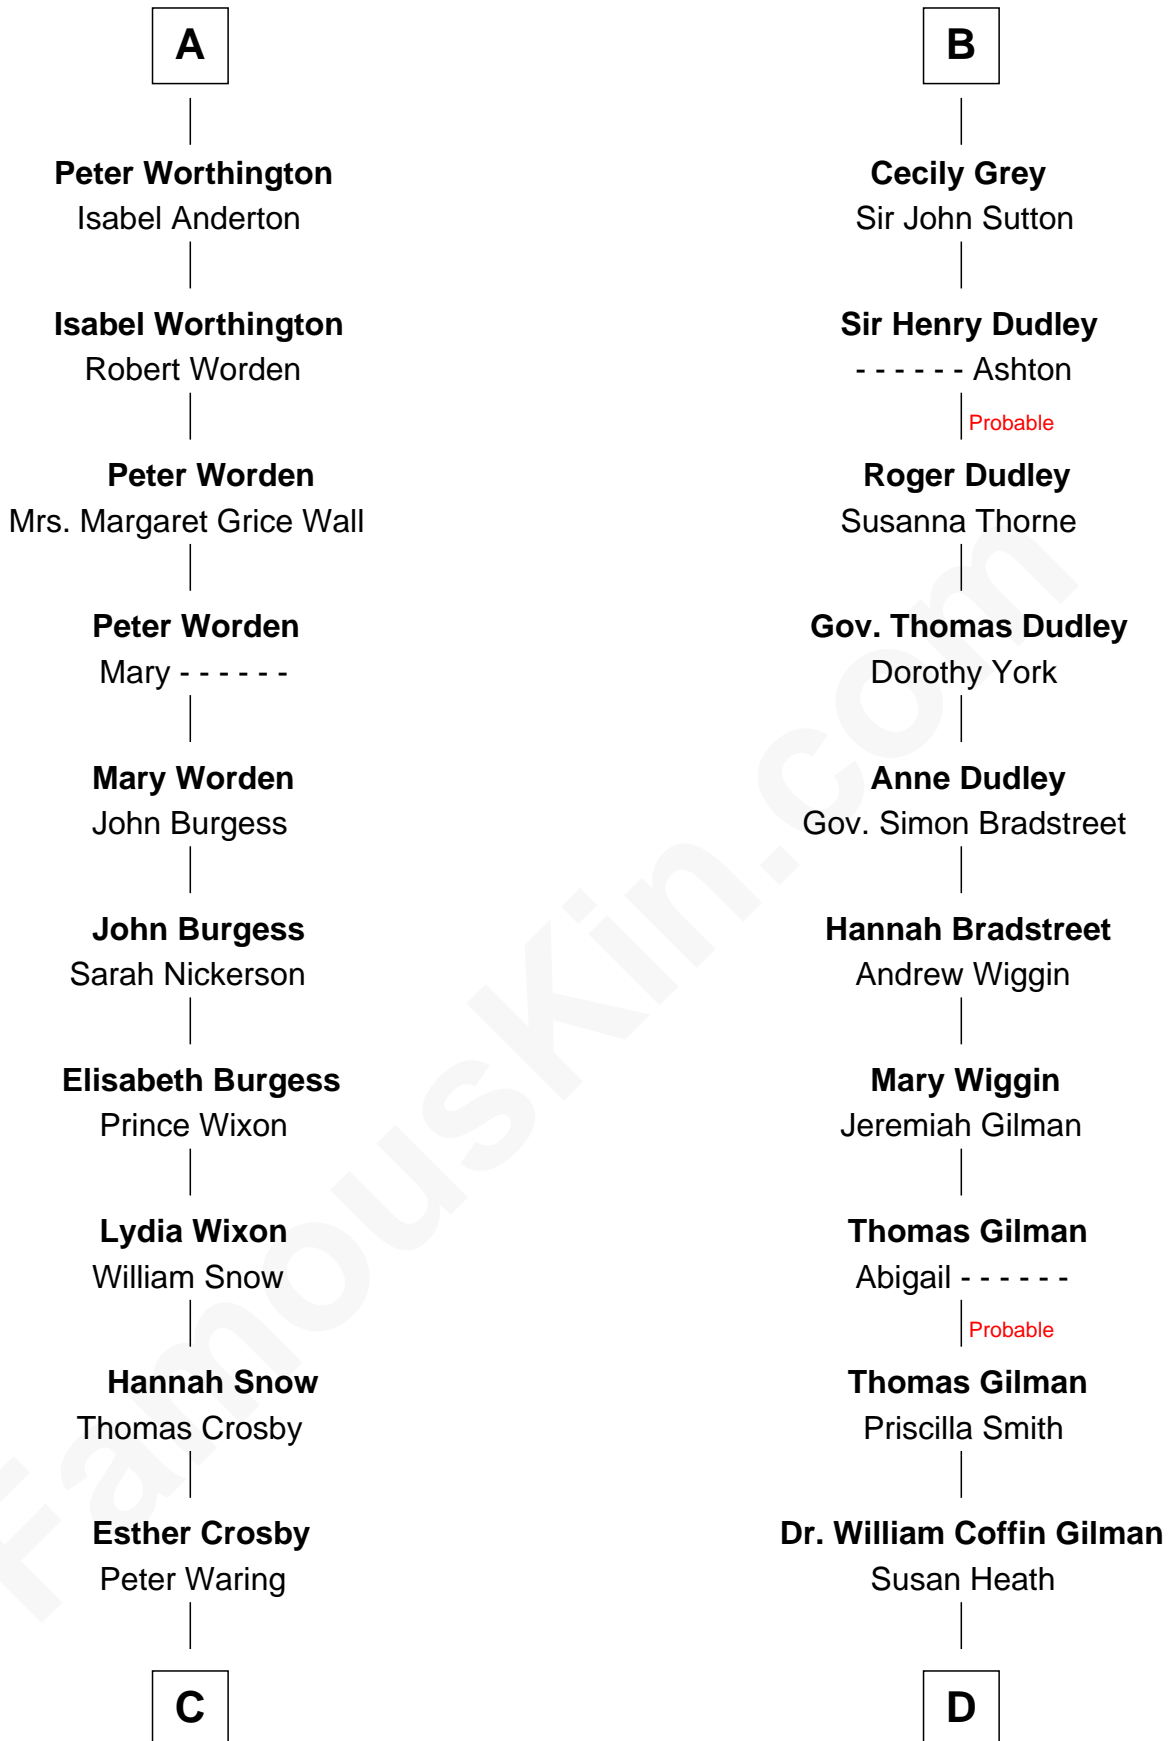

**FamousKin.com**  
**Relationship Chart of**  
**Norman Rockwell**  
*American Artist*

20th cousin 1 time removed of  
**George Hamilton**  
*TV and Movie Actor*

**C**

**Jarvis Augustus Waring**

Nancy Odell Boyce

**Phebe Boyce Waring**

John William Rockwell

**Jarvis Waring Rockwell**

Anne Mary Hill

**Norman Rockwell**

*American Artist*

**D**

**William C. Gilman**

Mary Ann Stevens

**George C. Gilman**

Elizabeth Melissa Lane

**Lillian C. Gilman**

Harry Fuller Hamilton

**George William Hamilton**

Anne Lucille Stevens

**George Hamilton**