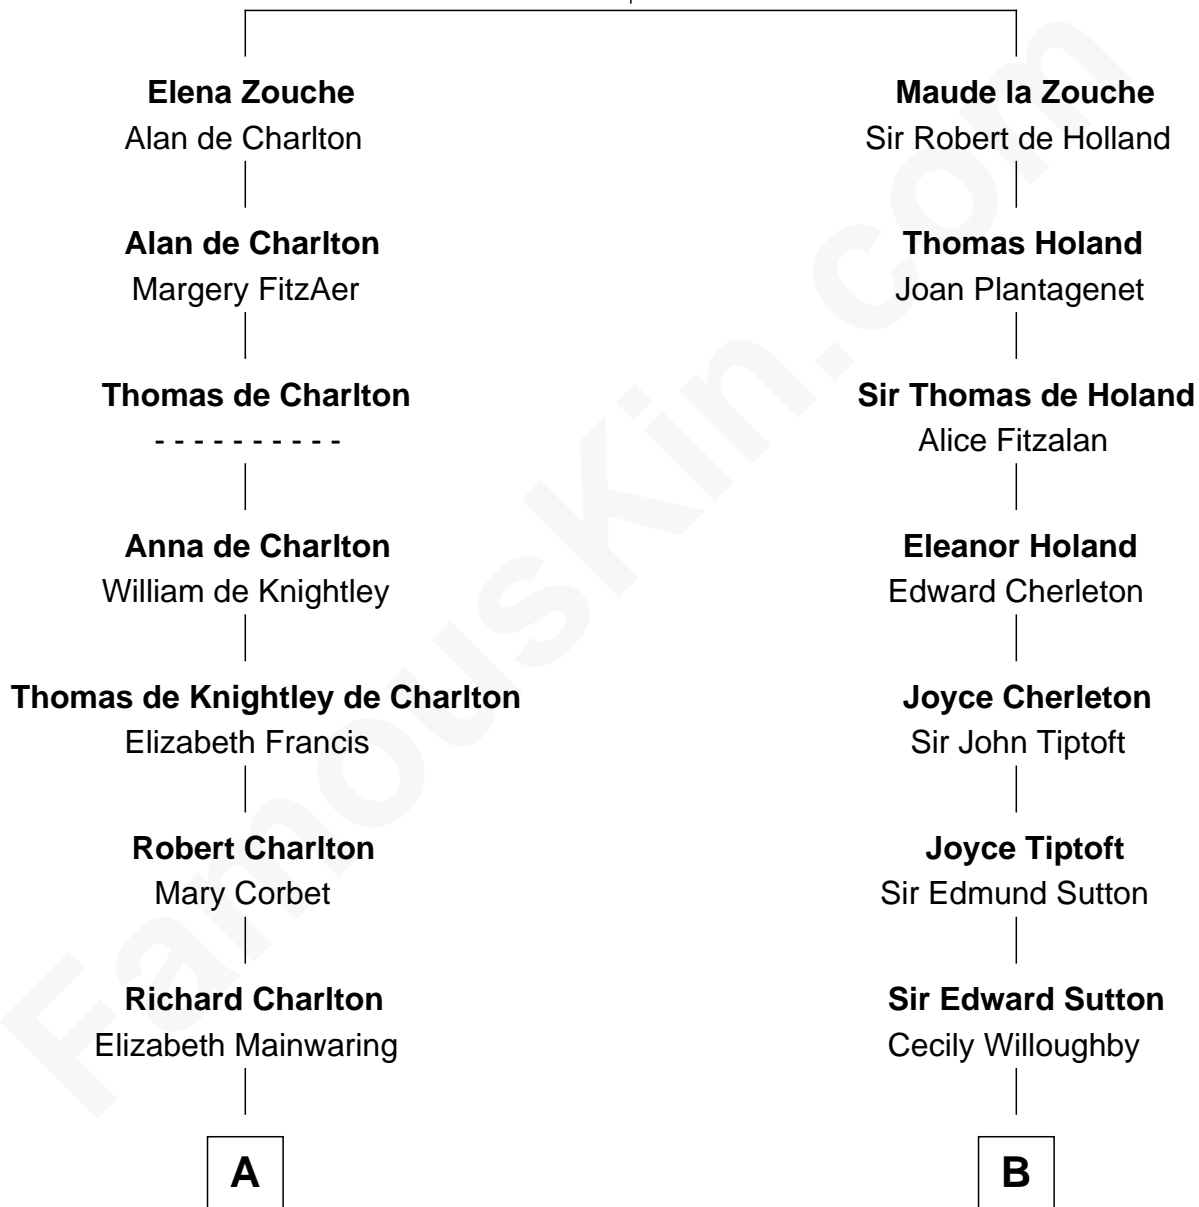

FamousKin.com
Relationship Chart of
Norman Rockwell
American Artist

19th cousin 2 times removed of

George Hamilton
TV and Movie Actor

Sir Alan la Zouche
 Eleanor de Segrave

C

John William Rockwell

Phebe Boyce Waring

Jarvis Waring Rockwell

Anne Mary Hill

Norman Rockwell

American Artist

D

William C. Gilman

Mary Ann Stevens

George C. Gilman