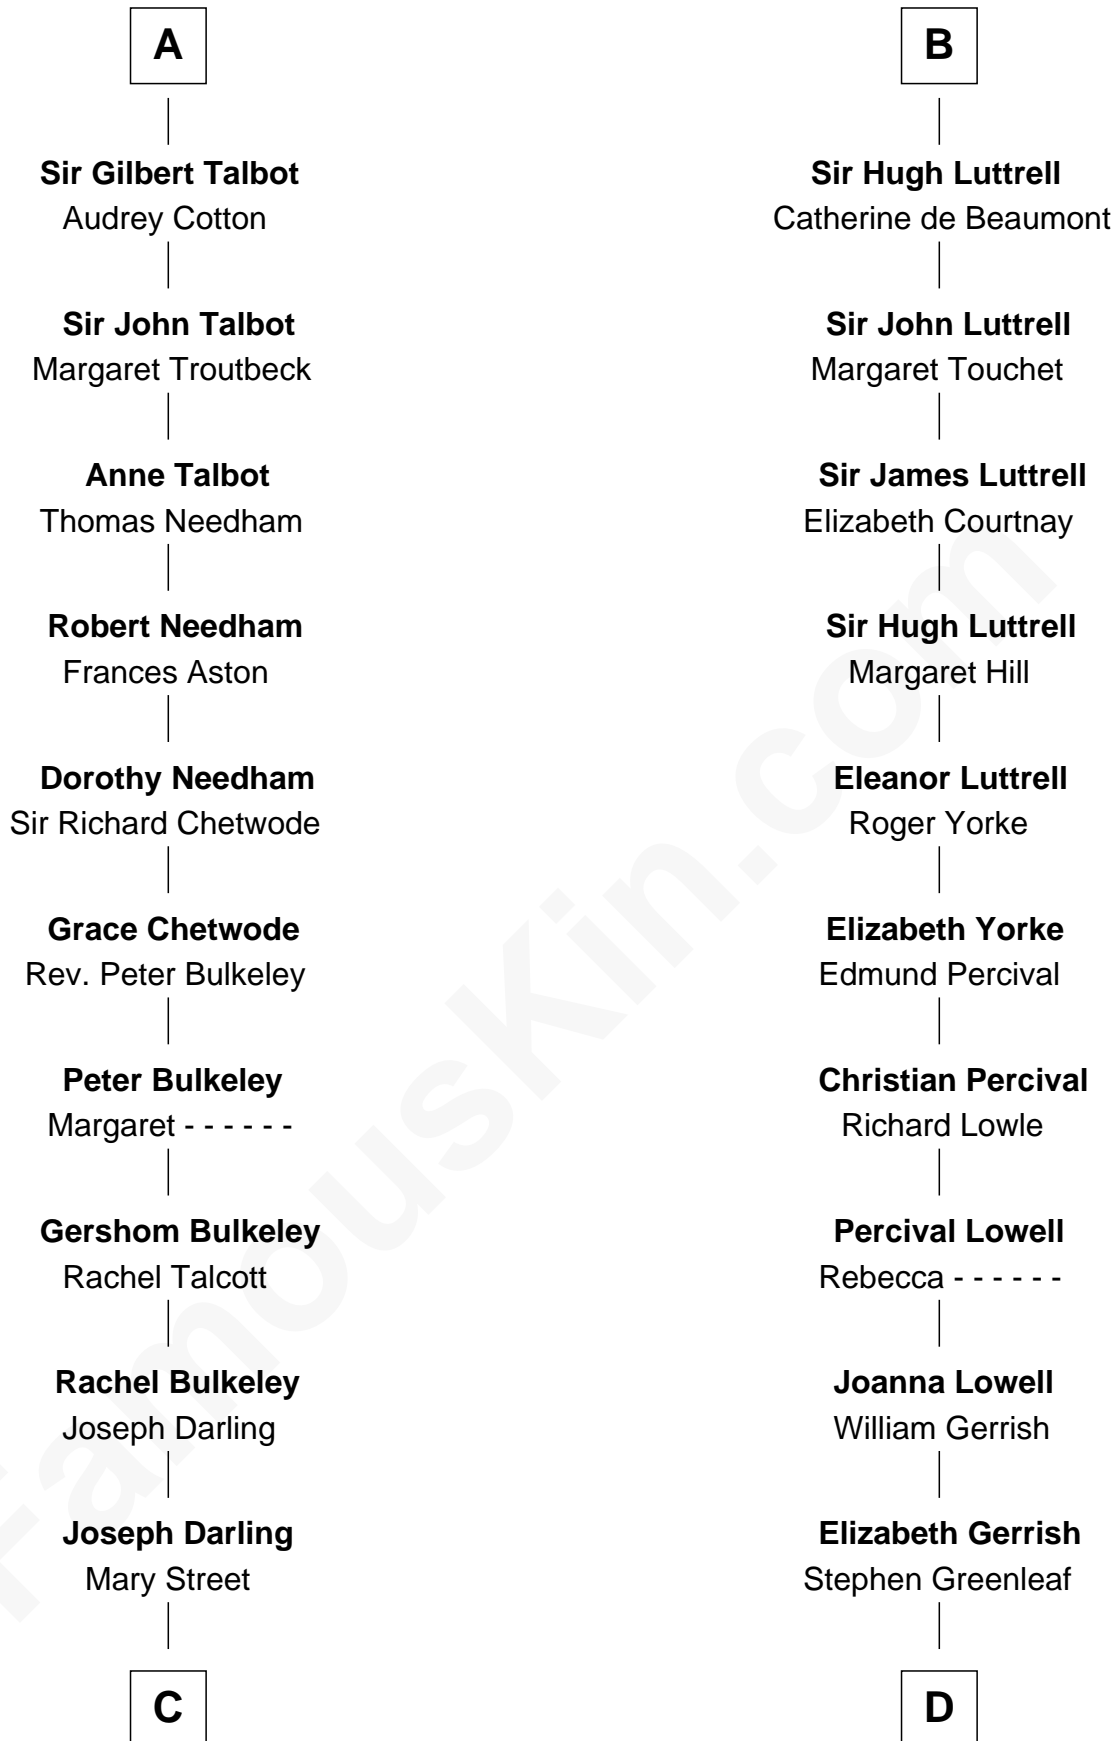

FamousKin.com Relationship Chart of

Norman Rockwell

American Artist

21st cousin of

Herman Melville

Author of Moby Dick

C

Rachel Darling
Runa Rockwell

Samuel Darling Rockwell
Orilla Janes Sherman

John William Rockwell
Phebe Boyce Waring

Jarvis Waring Rockwell
Anne Mary Hill

Norman Rockwell
American Artist

D

Rev. Daniel Greenleaf
Elizabeth Gookin

Mercy Greenleaf
John Scollay