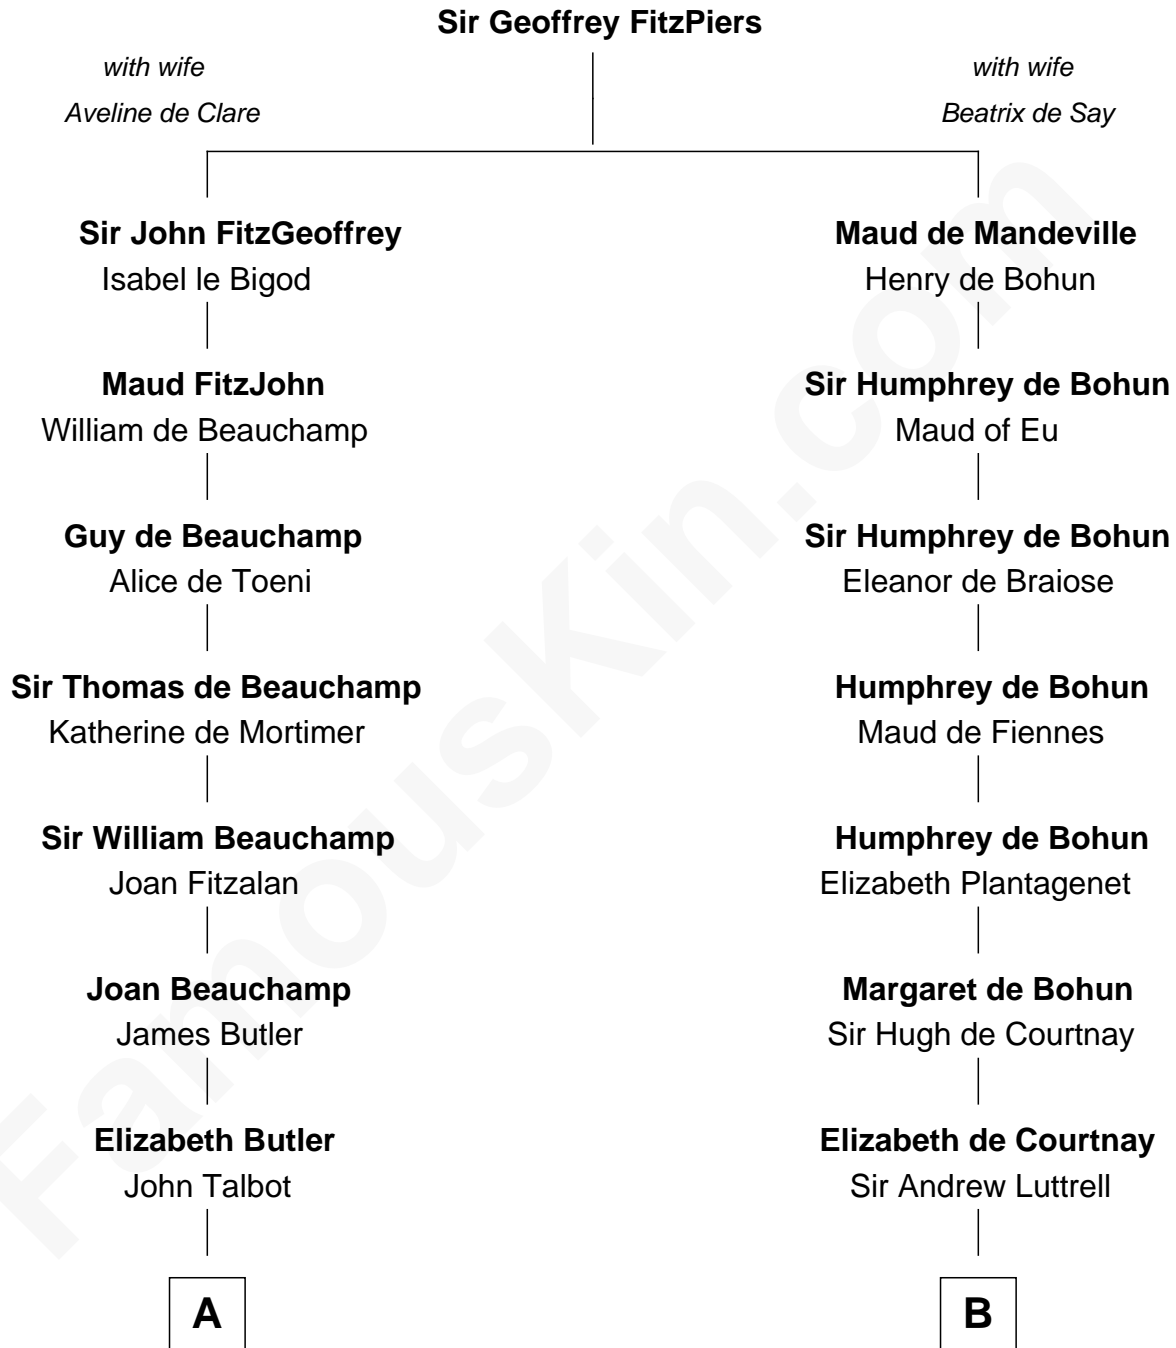

FamousKin.com Relationship Chart of

Norman Rockwell

American Artist

21st cousin of

Herman Melville

Author of Moby Dick

C

Rachel Darling
Runa Rockwell

Samuel Darling Rockwell
Orilla Janes Sherman

John William Rockwell
Phebe Boyce Waring

Jarvis Waring Rockwell
Anne Mary Hill

Norman Rockwell
American Artist

D

Rev. Daniel Greenleaf
Elizabeth Gookin

Mercy Greenleaf
John Scollay