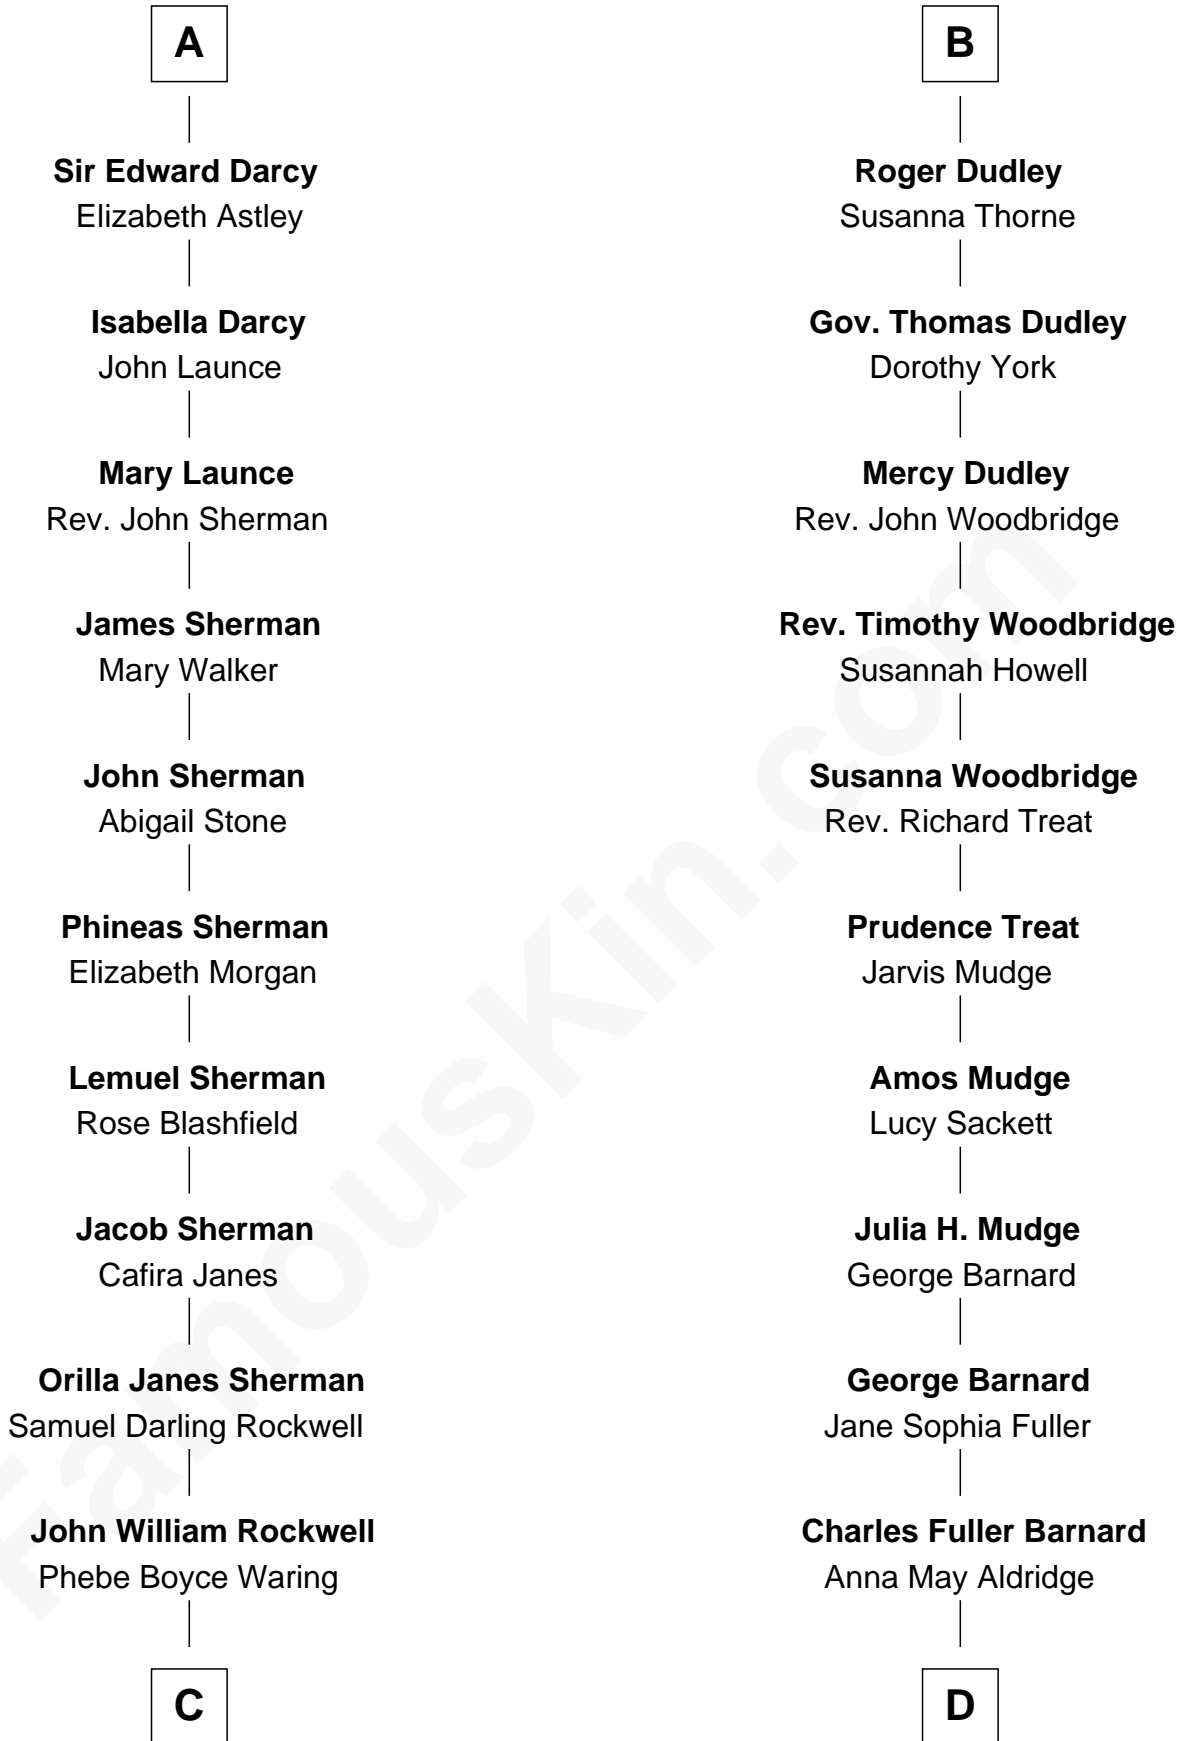

FamousKin.com Relationship Chart of

Norman Rockwell

American Artist

18th cousin of

Dick Clark

Radio and TV Host

Sir Reynold de Grey

Eleanor le Strange

FamousKin.com