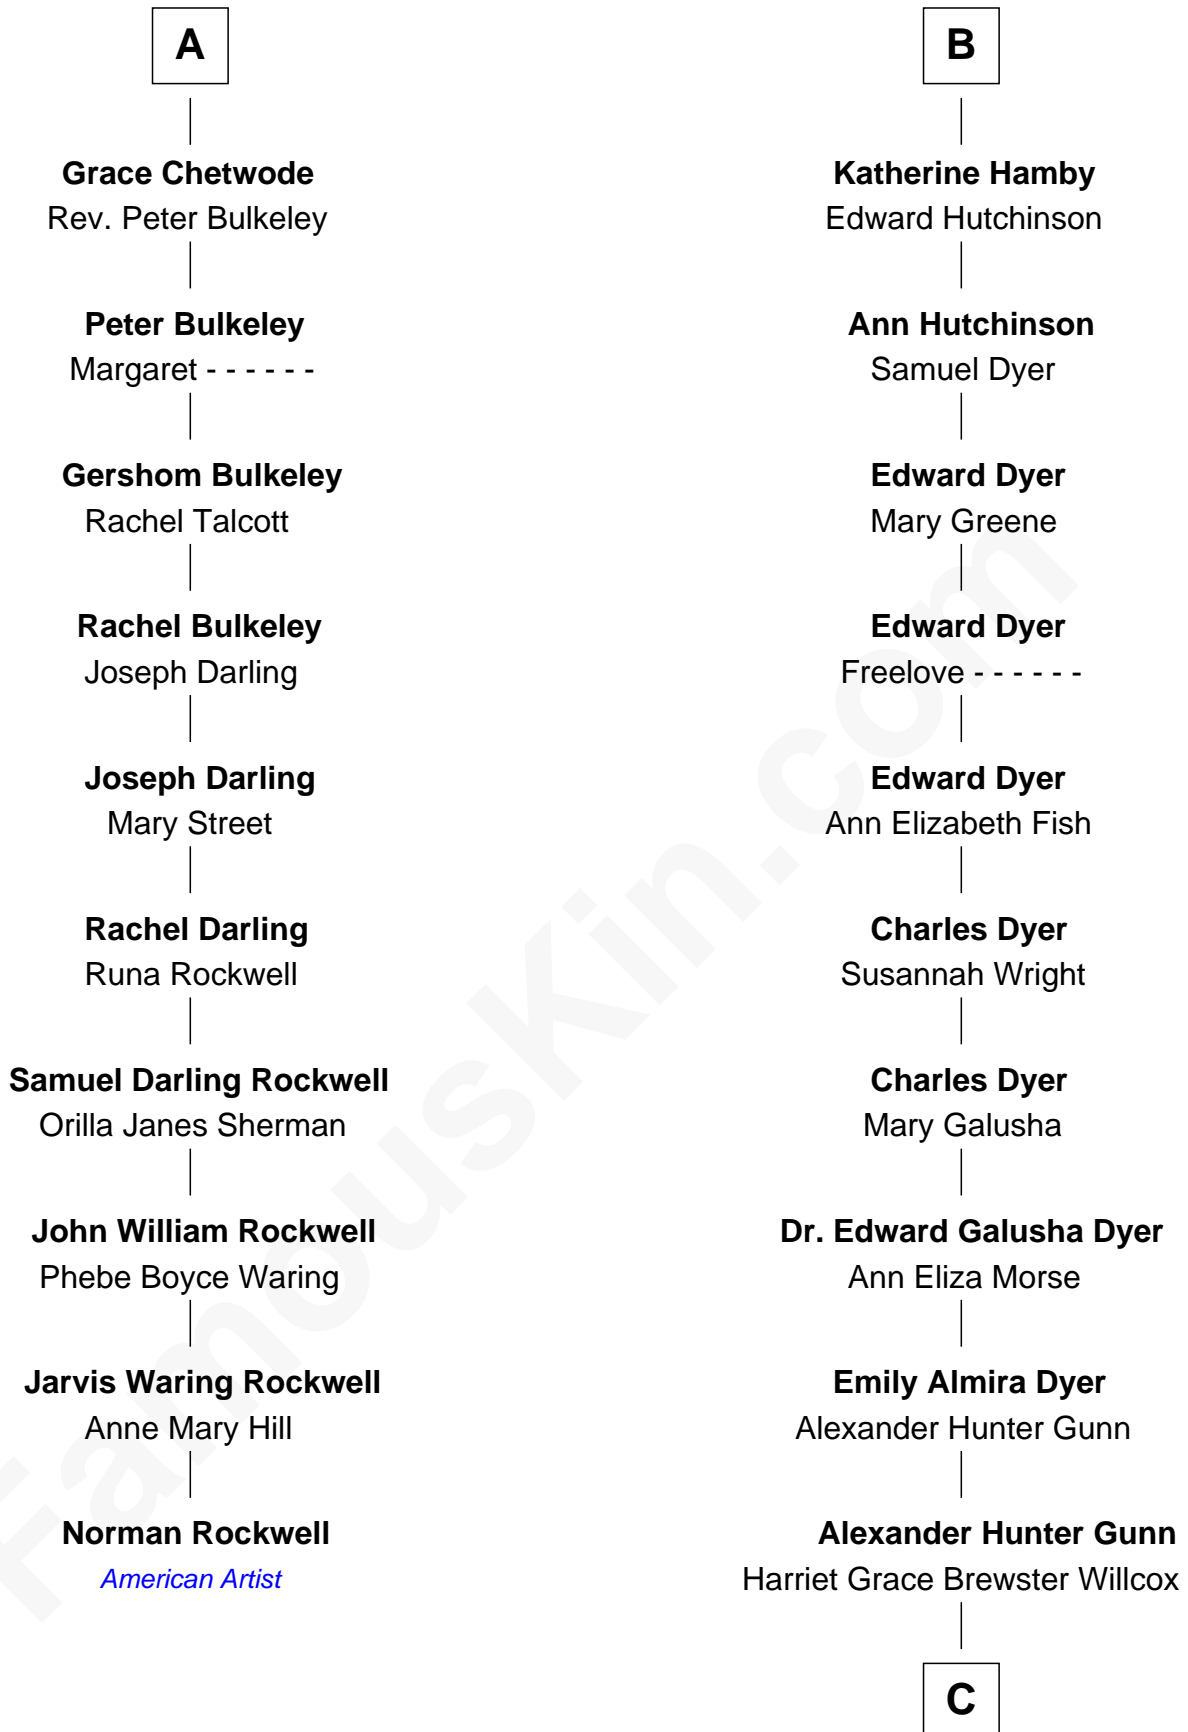

**FamousKin.com**  
**Relationship Chart of**  
**Norman Rockwell**  
*American Artist*

16th cousin 3 times removed of

**Andrew Shue**  
*TV Actor*

**Sir Baldwin Freville**  
 Maude le Scrope

**C**

**Mary Brewster Gunn**  
Adoniram Judson Wells

**Anne Brewster Wells**  
James William Shue

**Andrew Shue**  
*TV Actor*

FamousKin.com