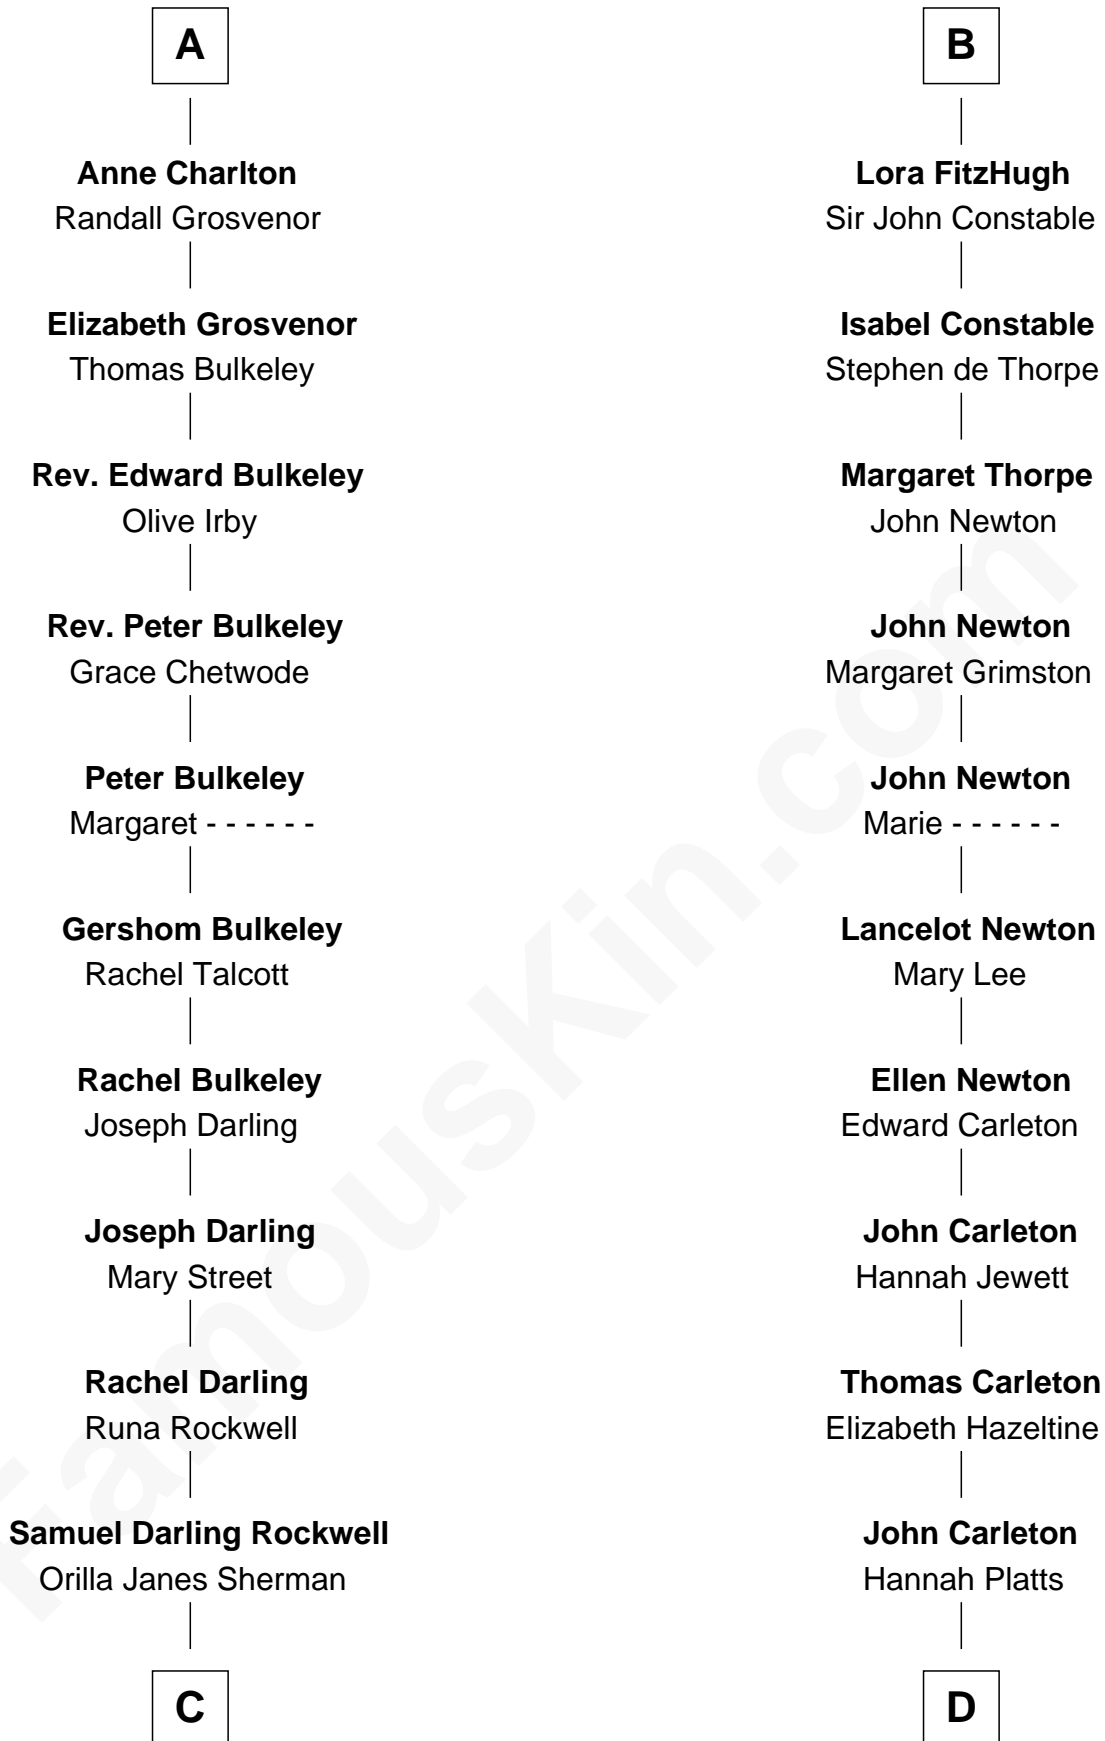

**FamousKin.com**  
**Relationship Chart of**  
**Norman Rockwell**  
*American Artist*

19th cousin 1 time removed of

**Charles A. Pillsbury**  
*Co-Founder of C.A. Pillsbury Co.*

**Sir Roger de Somery**  
 Nichole d'Aubenev

**C**

**John William Rockwell**

Phebe Boyce Waring

**Jarvis Waring Rockwell**

Anne Mary Hill

**Norman Rockwell**

*American Artist*

**D**

**Moses Carleton**

Margaret Sprake

**Henry Carleton**

Polly Greeley

**Margaret Sprague Carleton**

George Alfred Pillsbury

**Charles A. Pillsbury**

*Co-Founder of C.A. Pillsbury Co.*