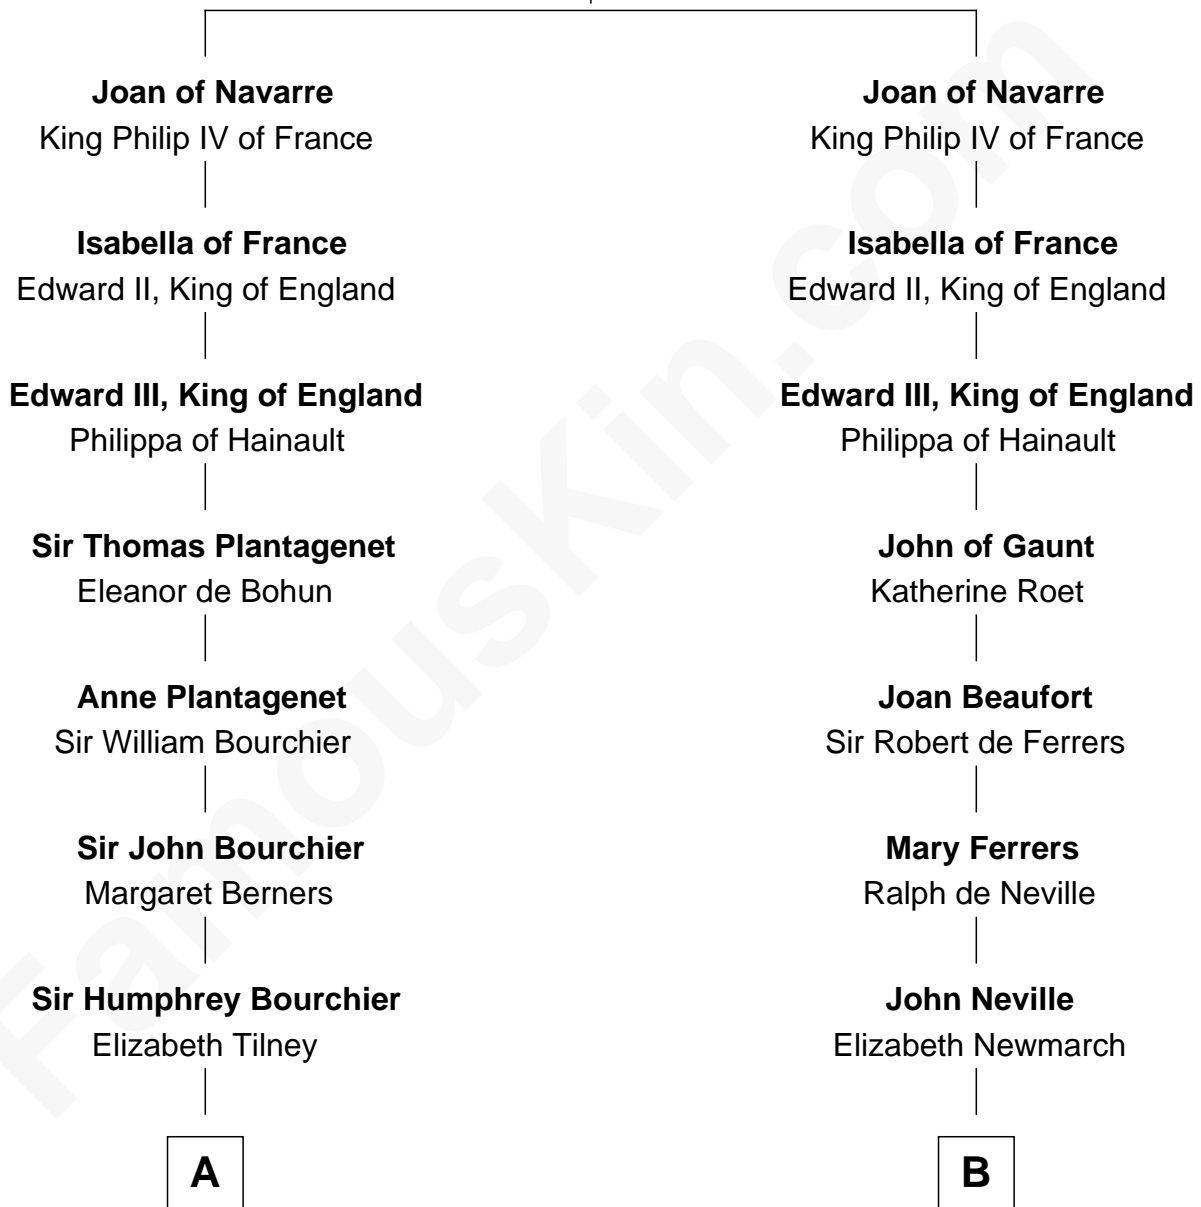

FamousKin.com

Relationship Chart of

Norman Rockwell

American Artist

21st cousin of

Charles A. Pillsbury

Co-Founder of C.A. Pillsbury Co.

King Henry I of Navarre

Blanche of Artois

C

Jacob Sherman

Cafira Janes

Orilla Janes Sherman
Samuel Darling Rockwell

John William Rockwell
Phebe Boyce Waring

Jarvis Waring Rockwell
Anne Mary Hill

Norman Rockwell
American Artist