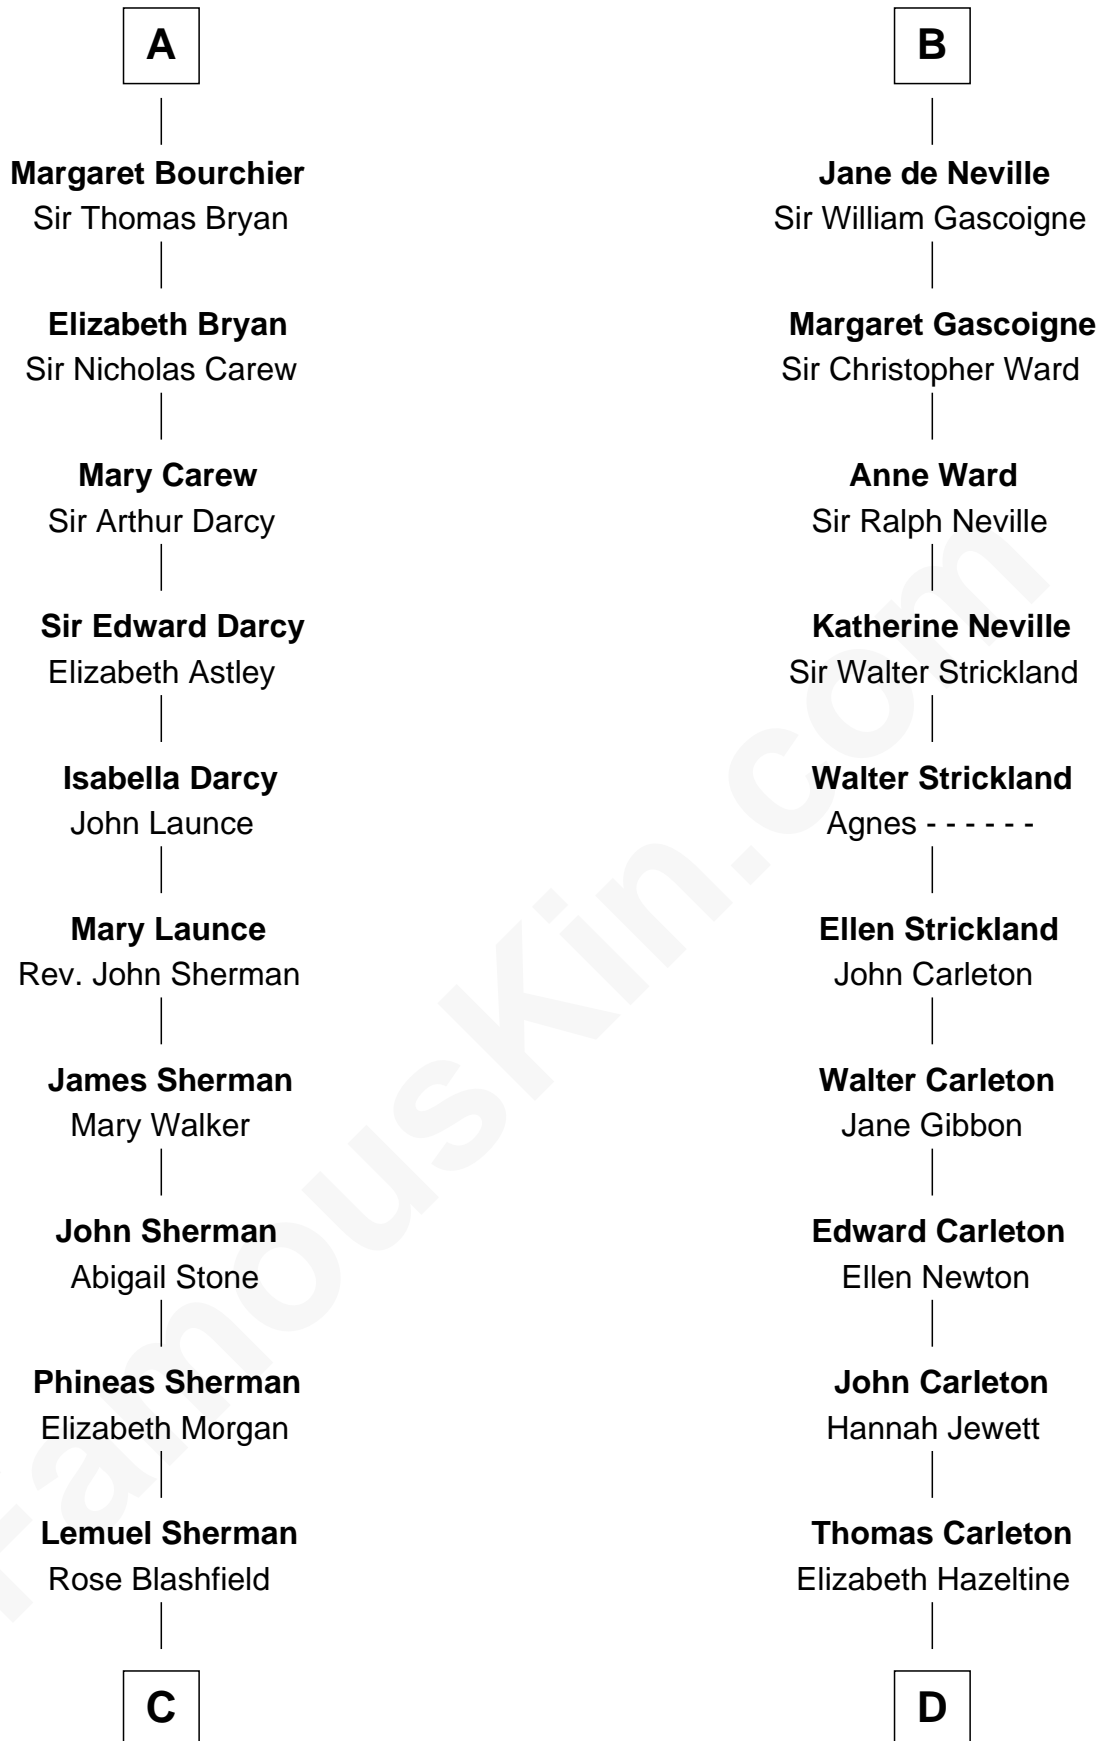

FamousKin.com

Relationship Chart of

Norman Rockwell

American Artist

21st cousin of

Charles A. Pillsbury

Co-Founder of C.A. Pillsbury Co.

King Henry I of Navarre

Blanche of Artois

C

Jacob Sherman

Cafira Janes

Orilla Janes Sherman
Samuel Darling Rockwell

John William Rockwell
Phebe Boyce Waring

Jarvis Waring Rockwell
Anne Mary Hill

Norman Rockwell
American Artist