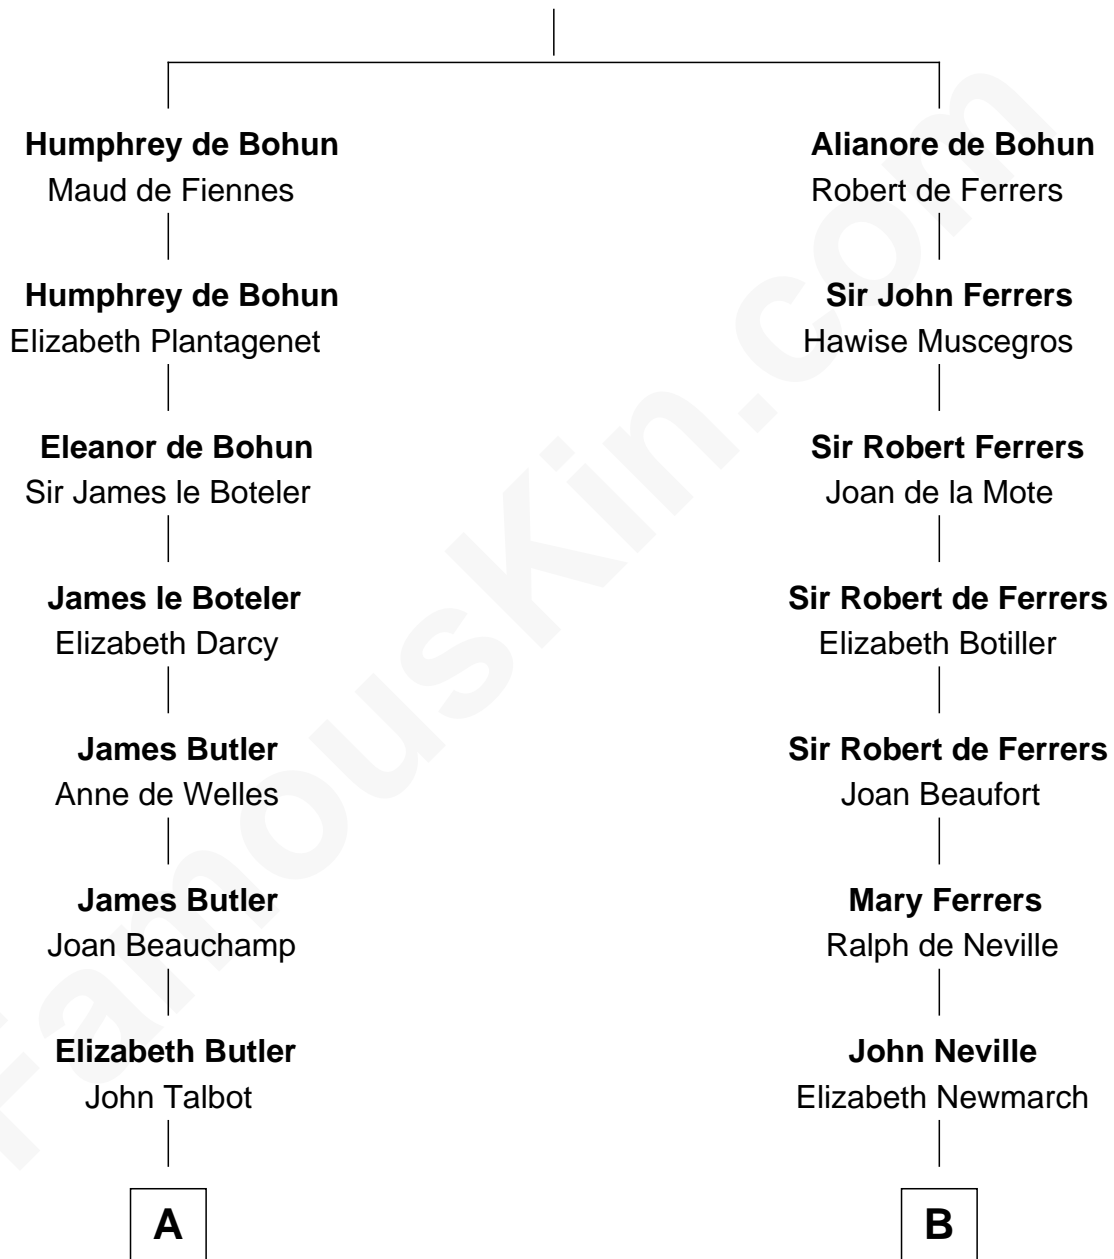

FamousKin.com Relationship Chart of

Norman Rockwell

American Artist

21st cousin of

Charles A. Pillsbury

Co-Founder of C.A. Pillsbury Co.

Sir Humphrey de Bohun

Eleanor de Braiose

C

Rachel Darling
Runa Rockwell

Samuel Darling Rockwell
Orilla Janes Sherman

John William Rockwell
Phebe Boyce Waring

Jarvis Waring Rockwell
Anne Mary Hill

Norman Rockwell
American Artist

D

John Carleton
Hannah Platts