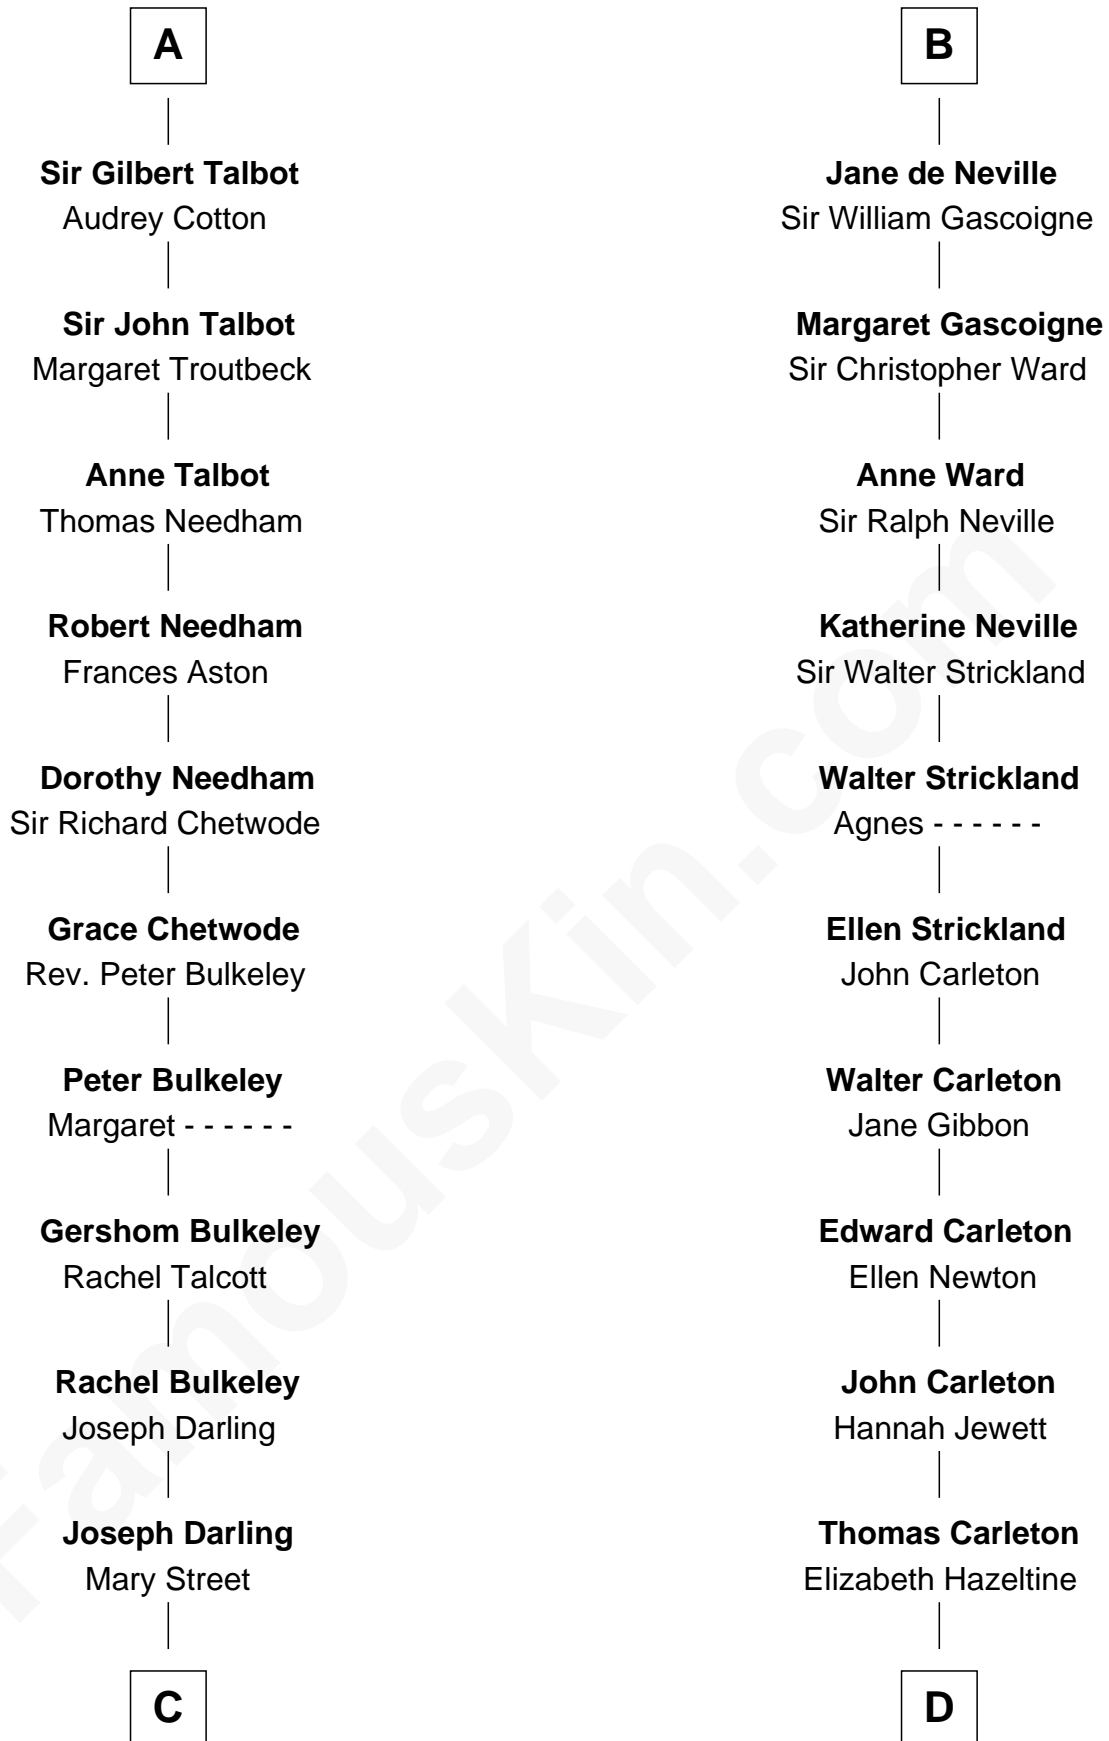

FamousKin.com Relationship Chart of

Norman Rockwell

American Artist

21st cousin of

Charles A. Pillsbury

Co-Founder of C.A. Pillsbury Co.

Sir Humphrey de Bohun

Eleanor de Braiose

C

Rachel Darling
Runa Rockwell

Samuel Darling Rockwell
Orilla Janes Sherman

John William Rockwell
Phebe Boyce Waring

Jarvis Waring Rockwell
Anne Mary Hill

Norman Rockwell
American Artist

D

John Carleton
Hannah Platts