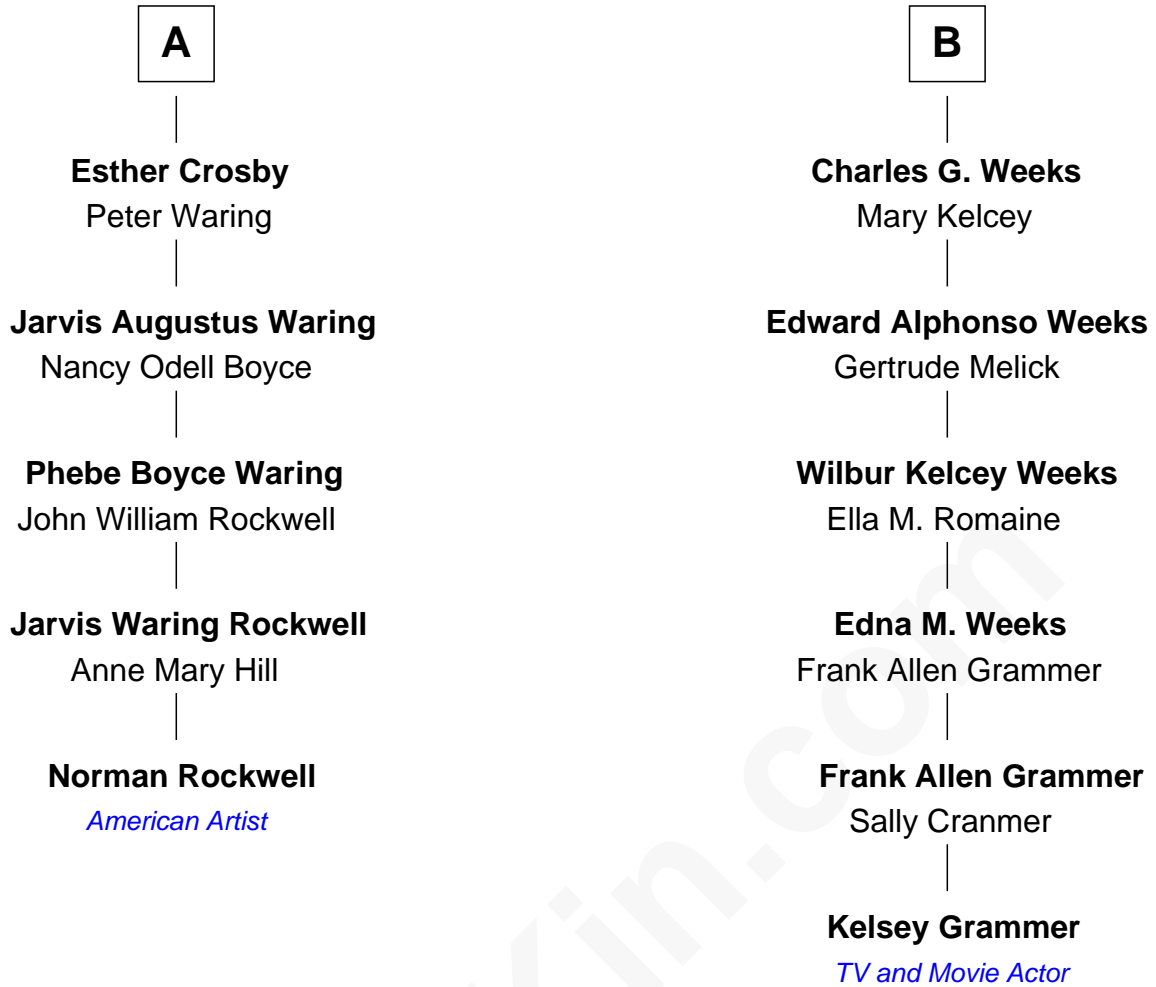

FamousKin.com
Relationship Chart of
Norman Rockwell
American Artist

11th cousin 1 time removed of

Kelsey Grammer
TV and Movie Actor

Stephen Bachiler

Kelsey Grammer photo by [U.S. Navy Photographer's Mate 2nd Class Valerie S. Guffey](#)