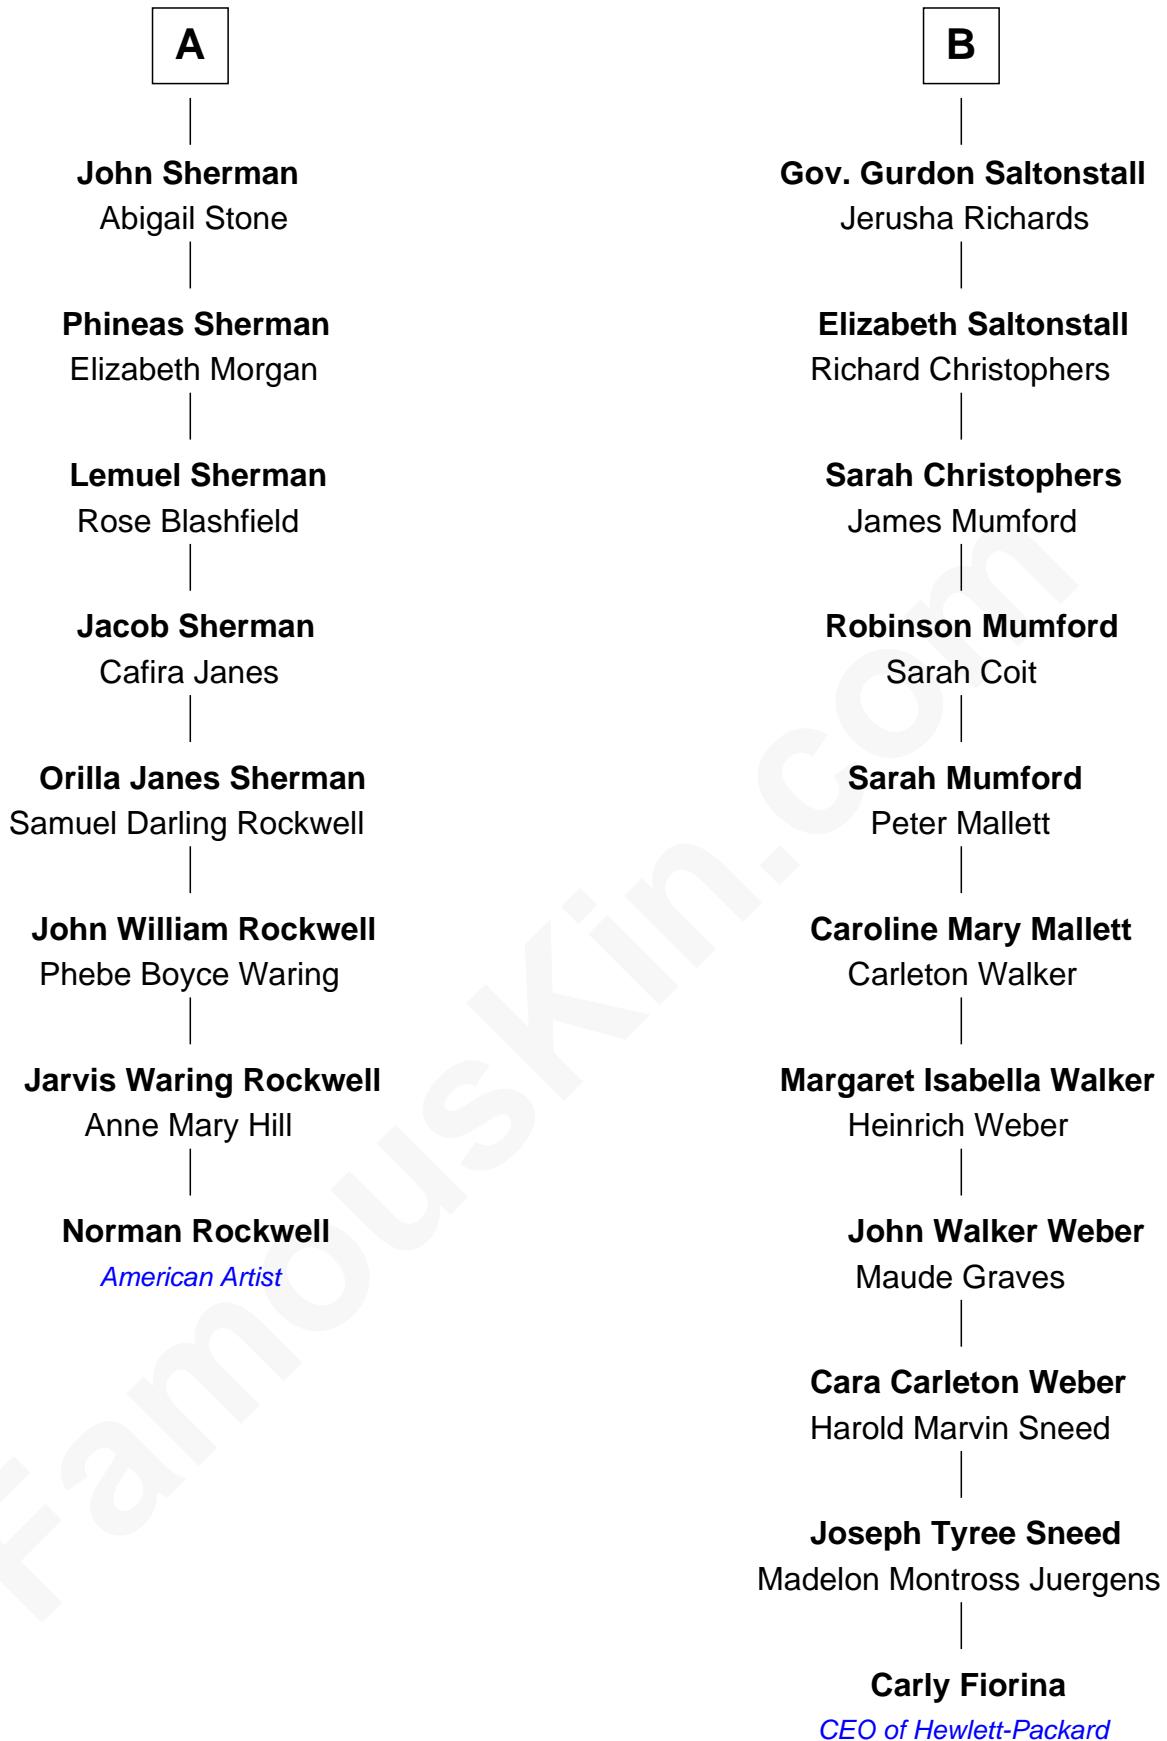

FamousKin.com
Relationship Chart of
Norman Rockwell
American Artist

14th cousin 3 times removed of
Carly Fiorina
CEO of Hewlett-Packard

Sir Humphrey Bouchier
 Elizabeth Tilney

Margaret Bouchier
 Sir Thomas Bryan

Elizabeth Bryan
 Sir Nicholas Carew

Mary Carew
 Sir Arthur Darcy

Sir Edward Darcy
 Elizabeth Astley

Isabella Darcy
 John Launce

Mary Launce
 Rev. John Sherman

James Sherman
 Mary Walker

A

Sir John Bouchier
 Katherine Howard

Jane Bouchier
 Edmund Knyvet

John Knyvet
 Agnes Harcourt

Abigail Knyvet
 Martin Sedley

Muriel Sedley
 Brampton Gurdon

Muriel Gurdon
 Richard Saltonstall

Nathaniel Saltonstall
 Elizabeth Ward

B

Carly Fiorina photo by [Gage Skidmore](#) (CC BY-SA 2.0)