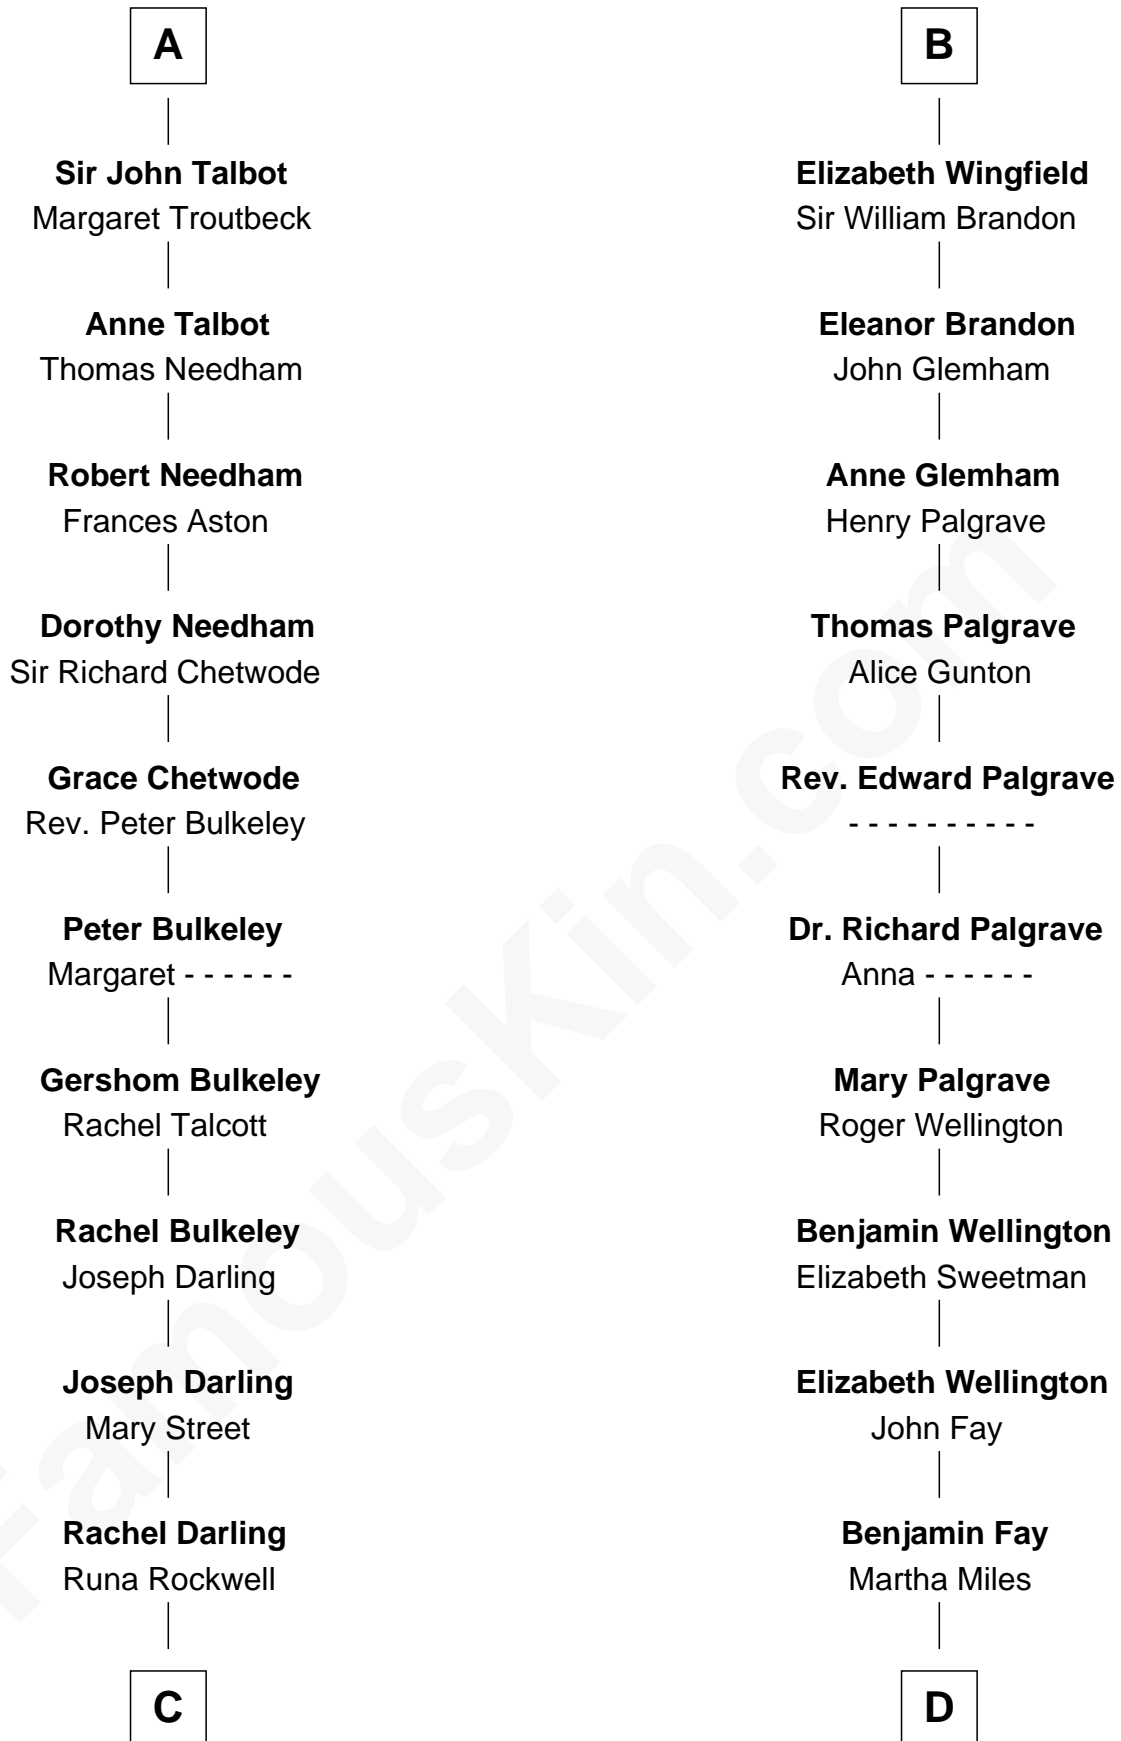

FamousKin.com
Relationship Chart of
Norman Rockwell
American Artist

19th cousin 1 time removed of

Shubael D. Childs
Founder of S.D. Childs & Company

C

Samuel Darling Rockwell

Orilla Janes Sherman

John William Rockwell

Phebe Boyce Waring

Jarvis Waring Rockwell

Anne Mary Hill

Norman Rockwell

American Artist

D

Benjamin Fay

Beulah Stow