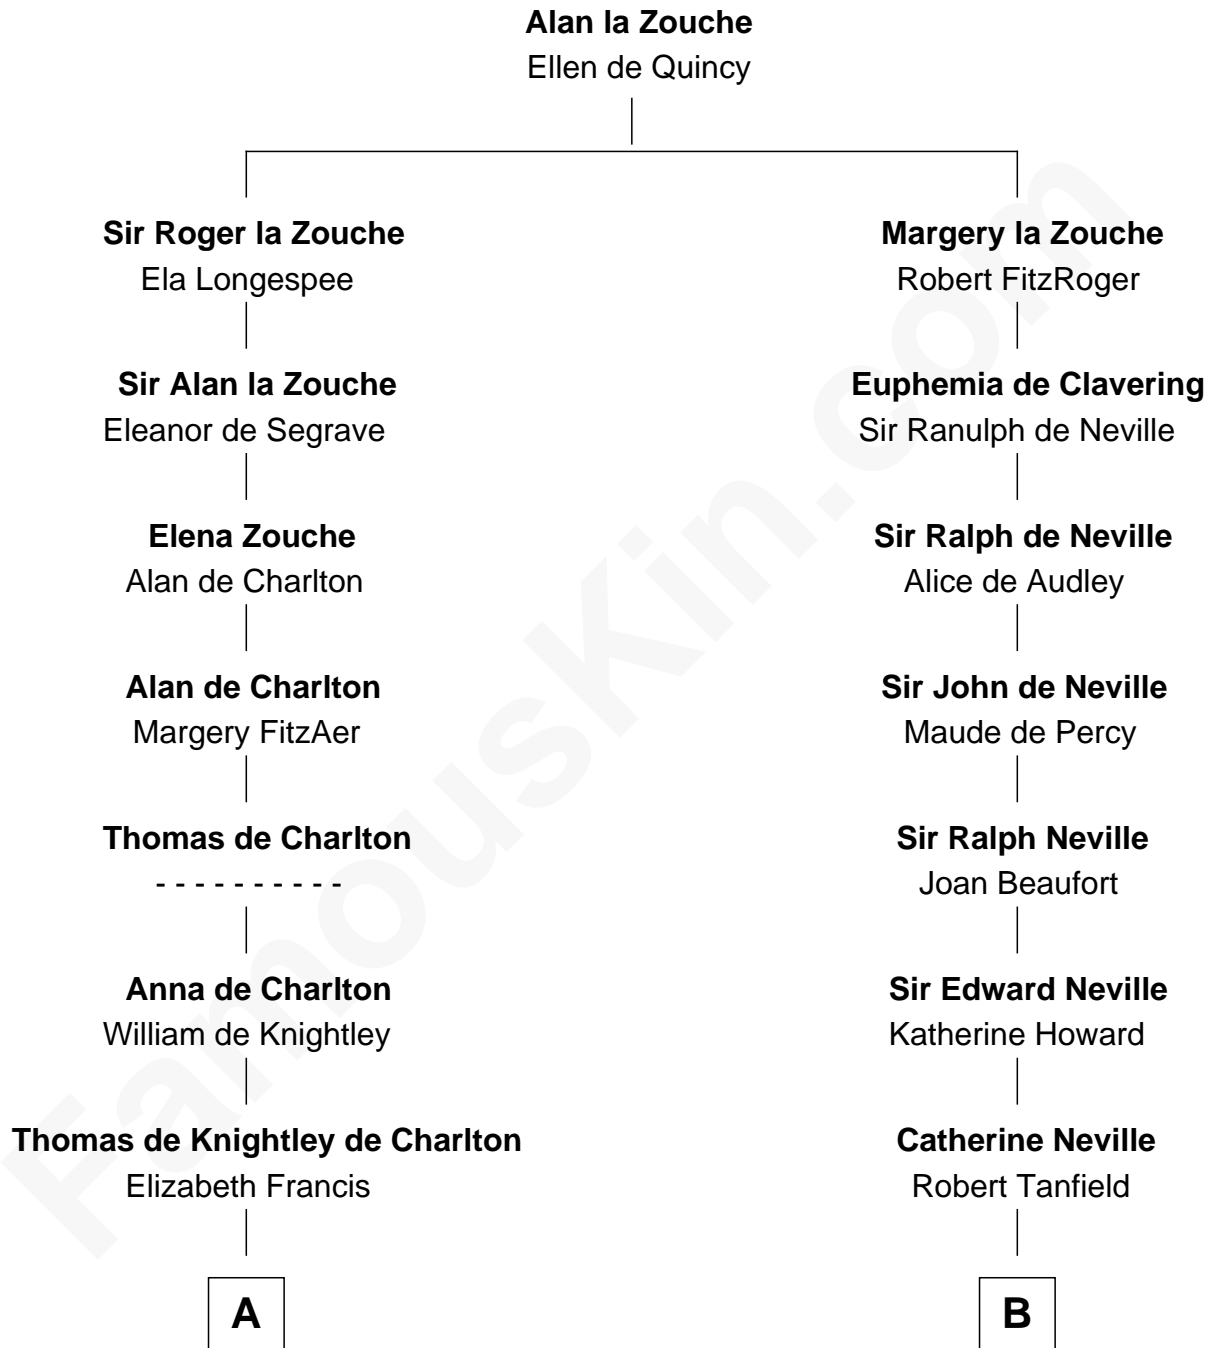

FamousKin.com
Relationship Chart of
Norman Rockwell
American Artist

16th cousin 5 times removed of

Thomas Jefferson

3rd U.S. President and Signer of the Declaration of Independence

C

Rachel Darling
Runa Rockwell

Samuel Darling Rockwell
Orilla Janes Sherman

John William Rockwell
Phebe Boyce Waring

Jarvis Waring Rockwell
Anne Mary Hill

Norman Rockwell
American Artist

FamousKin.com