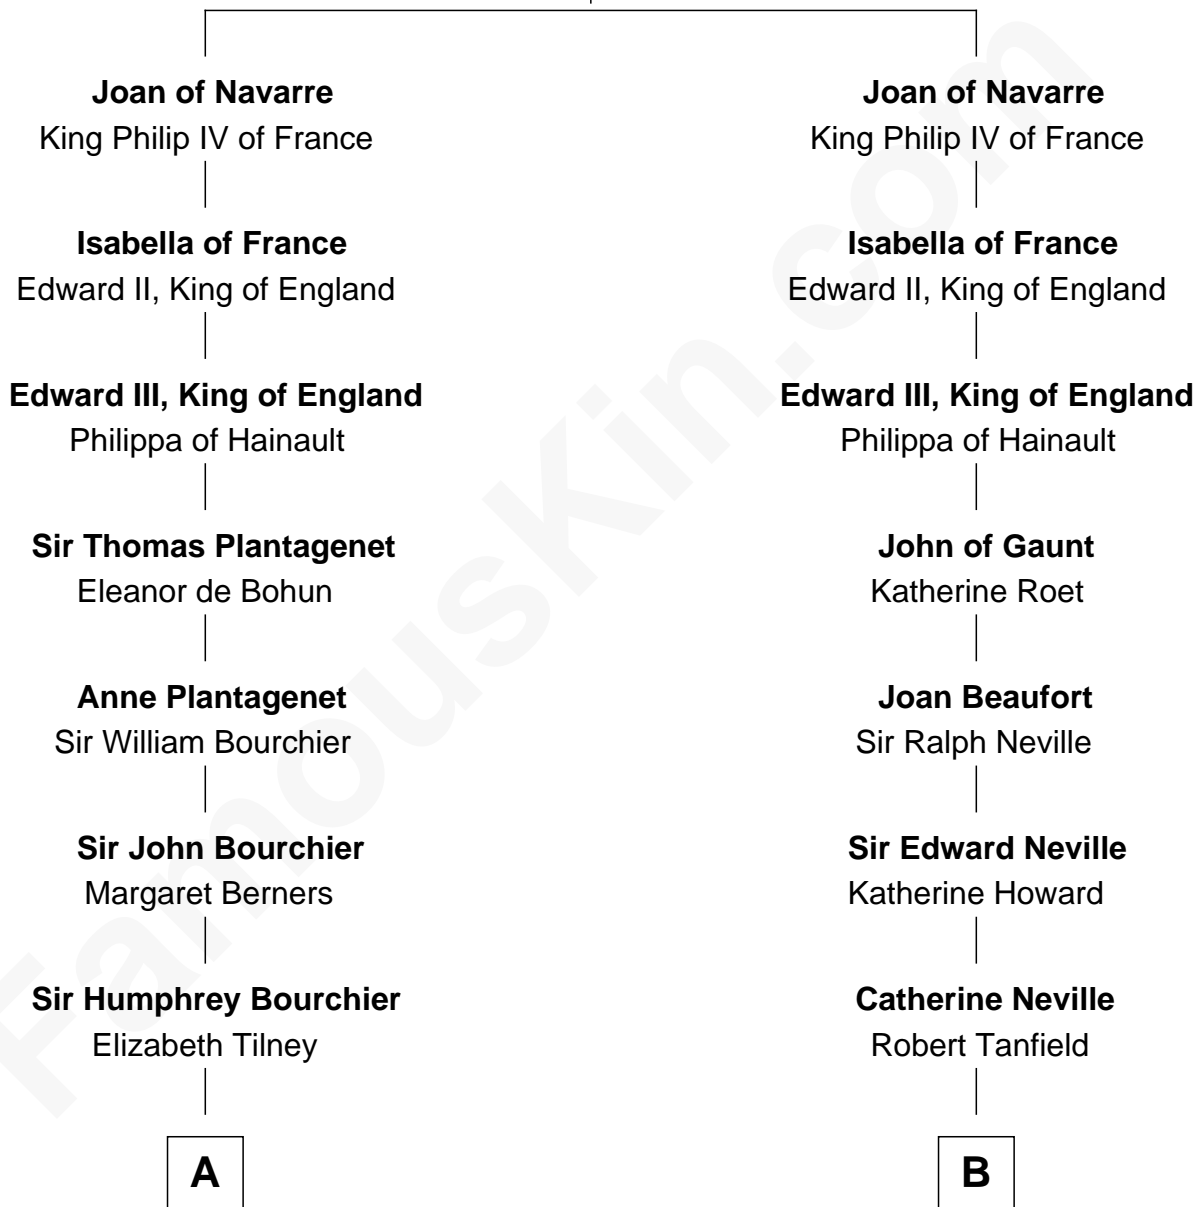

**FamousKin.com**  
**Relationship Chart of**  
**Norman Rockwell**  
*American Artist*

16th cousin 5 times removed of

**Thomas Jefferson**

*3rd U.S. President and Signer of the Declaration of Independence*

**King Henry I of Navarre**  
 Blanche of Artois

**C**

—  
**Jacob Sherman**

Cafira Janes

—  
**Orilla Janes Sherman**  
Samuel Darling Rockwell

—  
**John William Rockwell**  
Phebe Boyce Waring

—  
**Jarvis Waring Rockwell**  
Anne Mary Hill

—  
**Norman Rockwell**  
*American Artist*

FamousKin.com