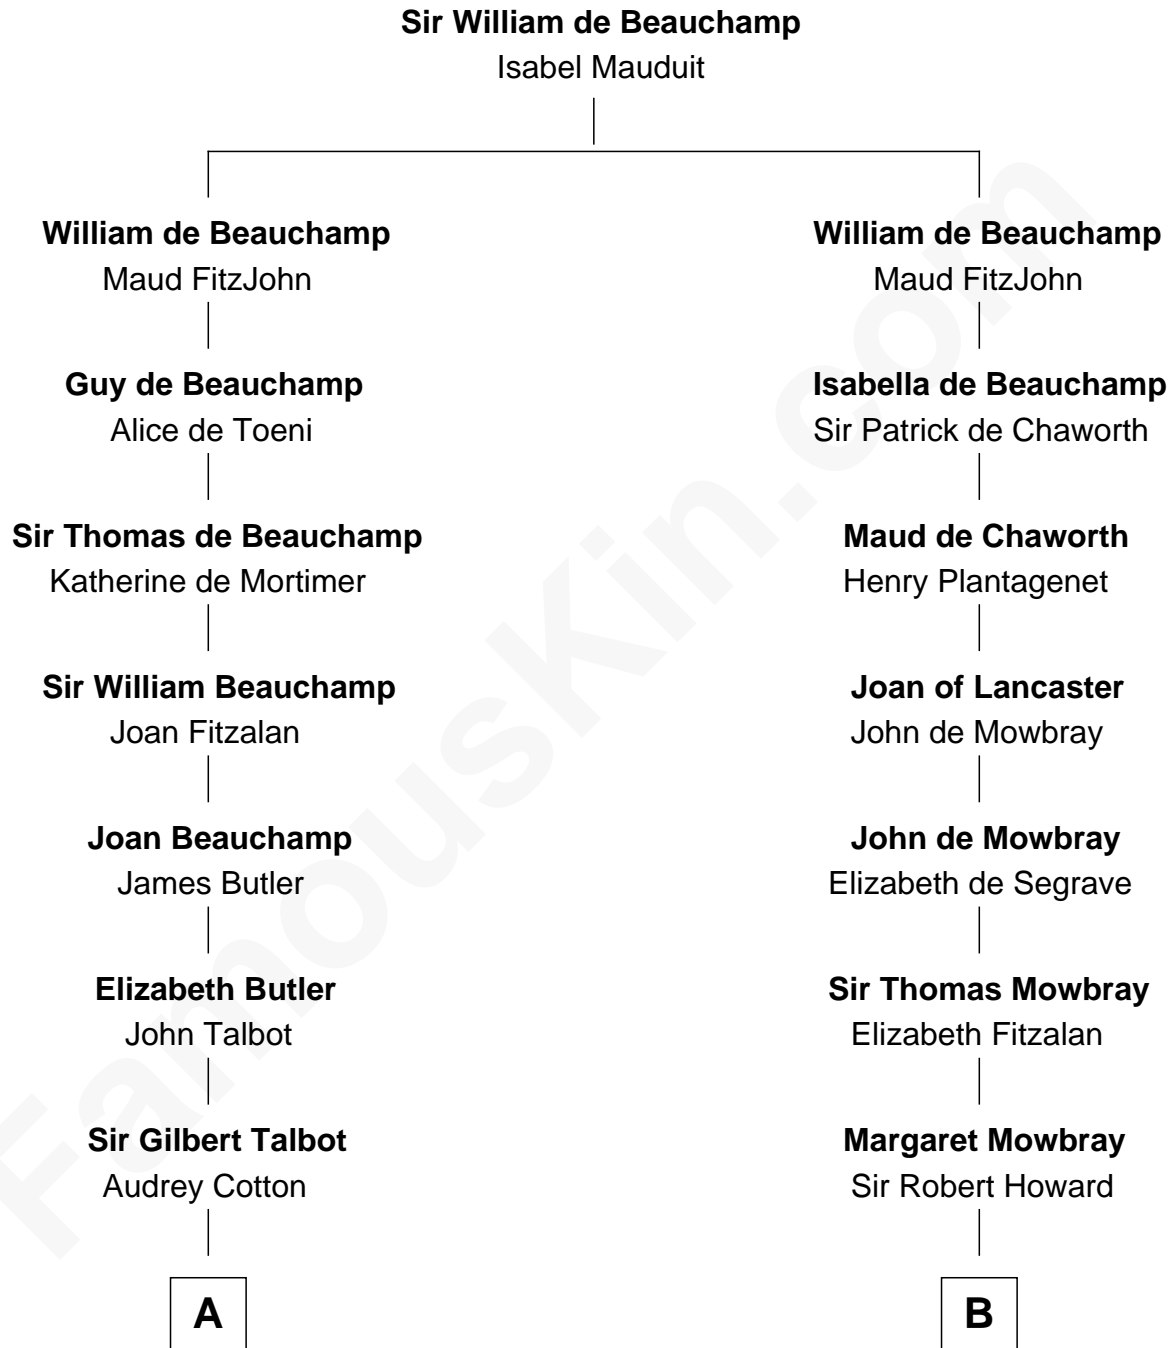

FamousKin.com
Relationship Chart of
Norman Rockwell
American Artist

18th cousin 2 times removed of

Thomas Jefferson

3rd U.S. President and Signer of the Declaration of Independence

FamousKin.com