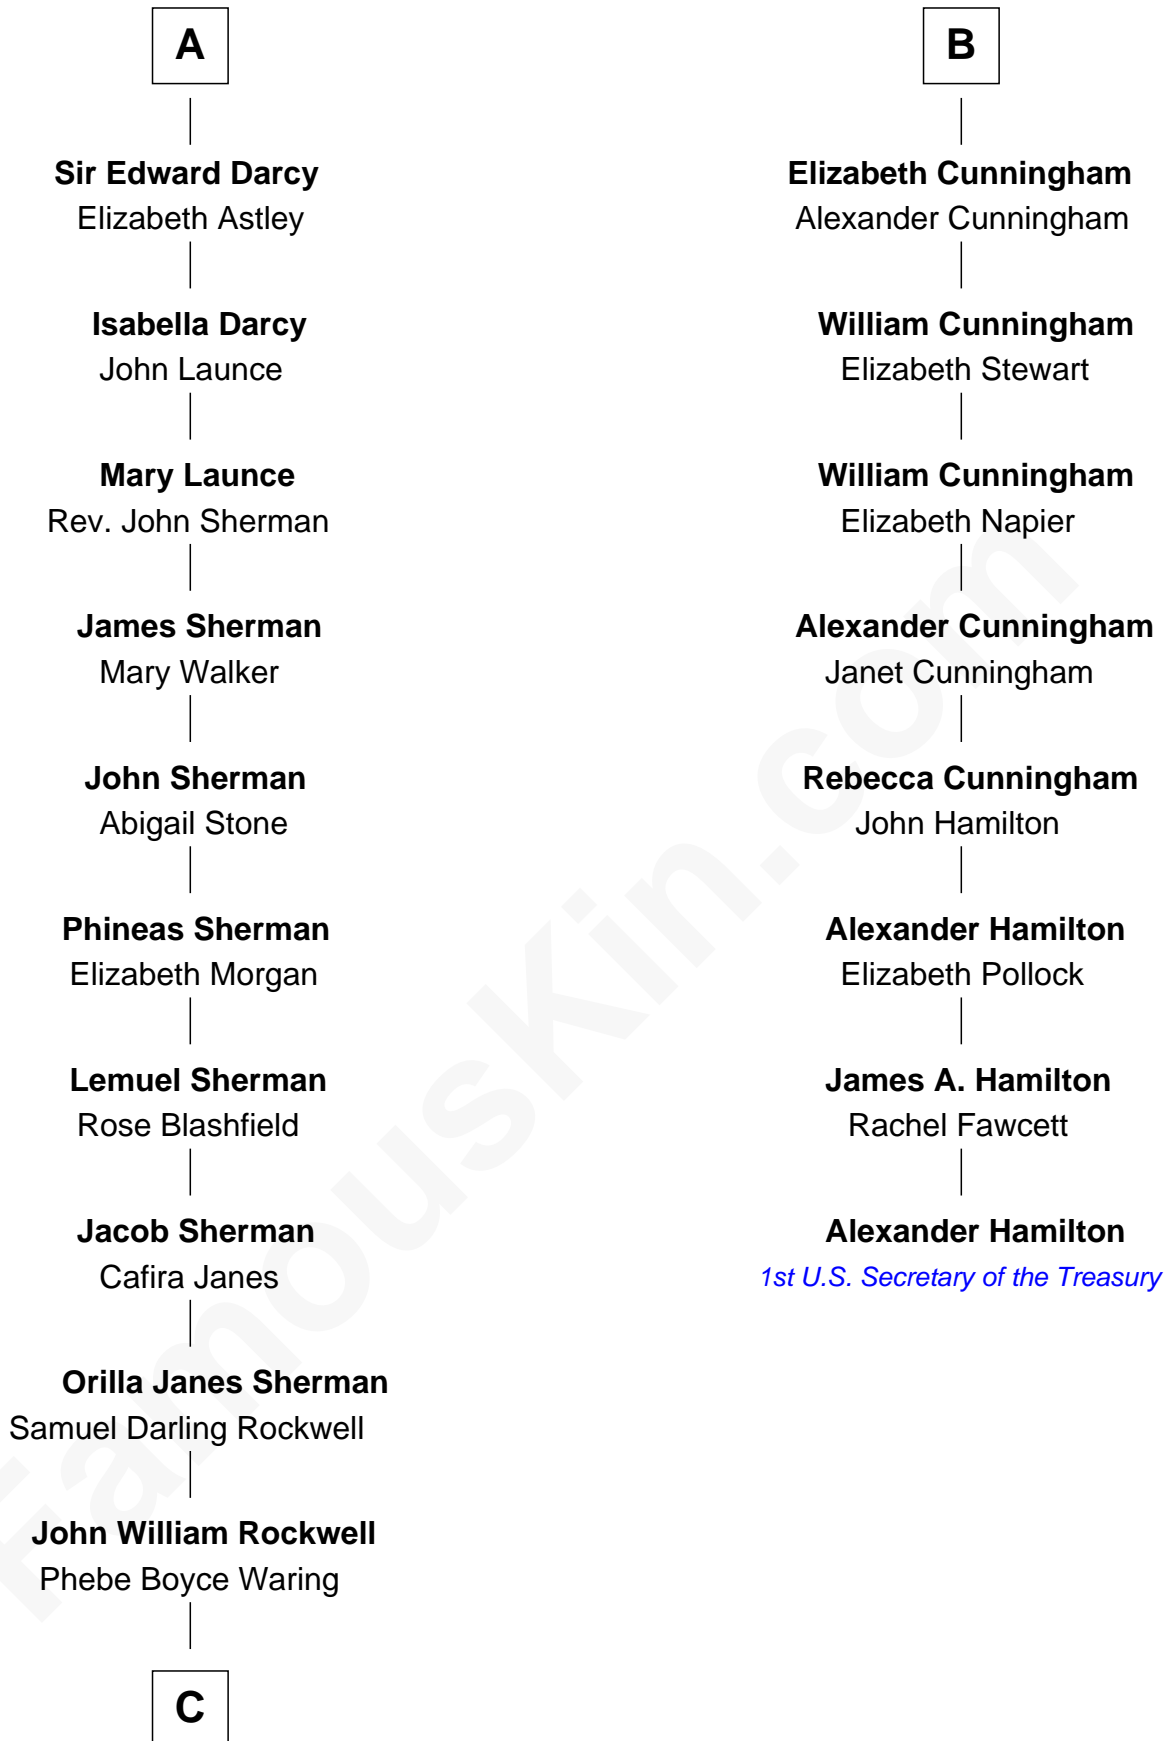

FamousKin.com
Relationship Chart of
Norman Rockwell
American Artist

14th cousin 4 times removed of
Alexander Hamilton
1st U.S. Secretary of the Treasury

C

—
Jarvis Waring Rockwell

Anne Mary Hill

—
Norman Rockwell

American Artist

FamousKin.com