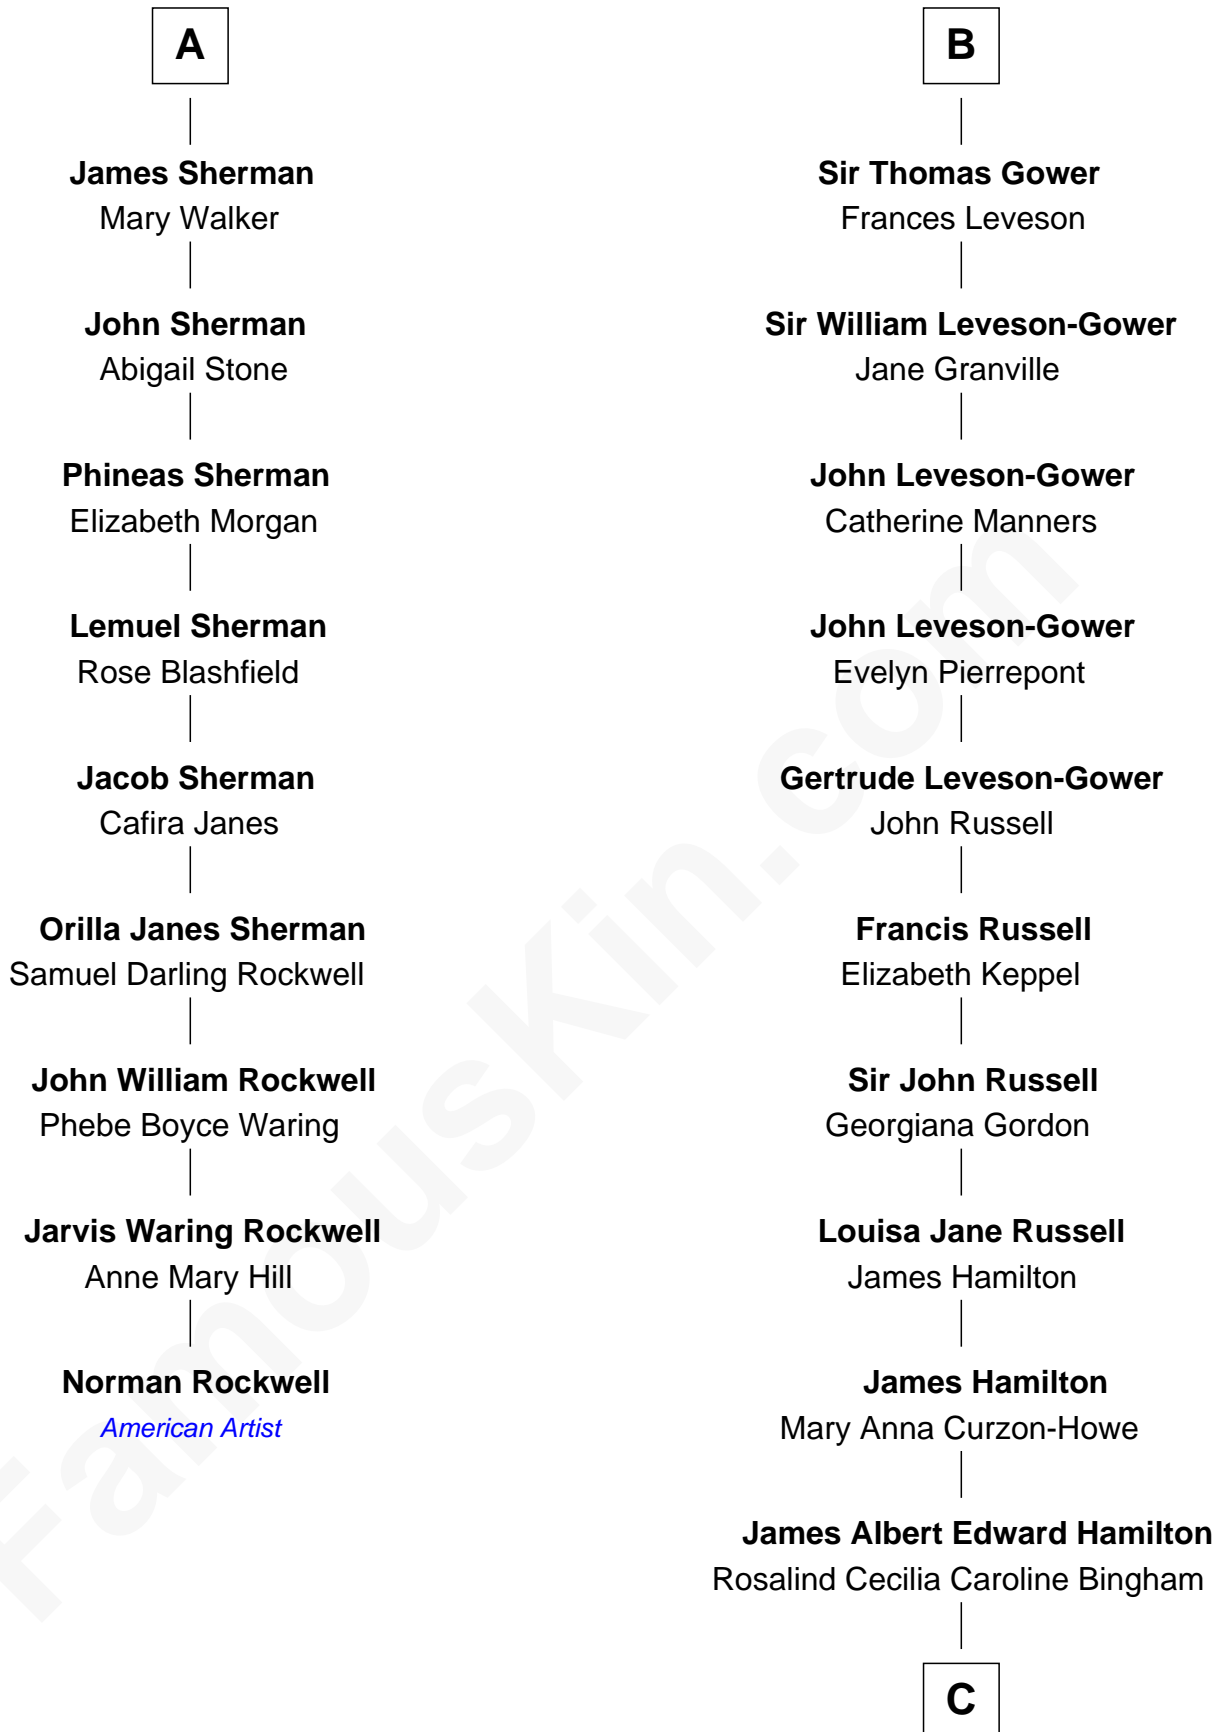

**FamousKin.com**  
**Relationship Chart of**  
**Norman Rockwell**  
*American Artist*

15th cousin 4 times removed of  
**Princess Diana**  
*Princess of Wales*

**John le Scrope**  
 Elizabeth Chaworth

**C**

**Cynthia Elinor Beatrix Hamilton**

Albert Edward John Spencer

**Edward John Spencer**

Frances Ruth Burke Roche

**Princess Diana**

*Princess of Wales*

FamousKin.com