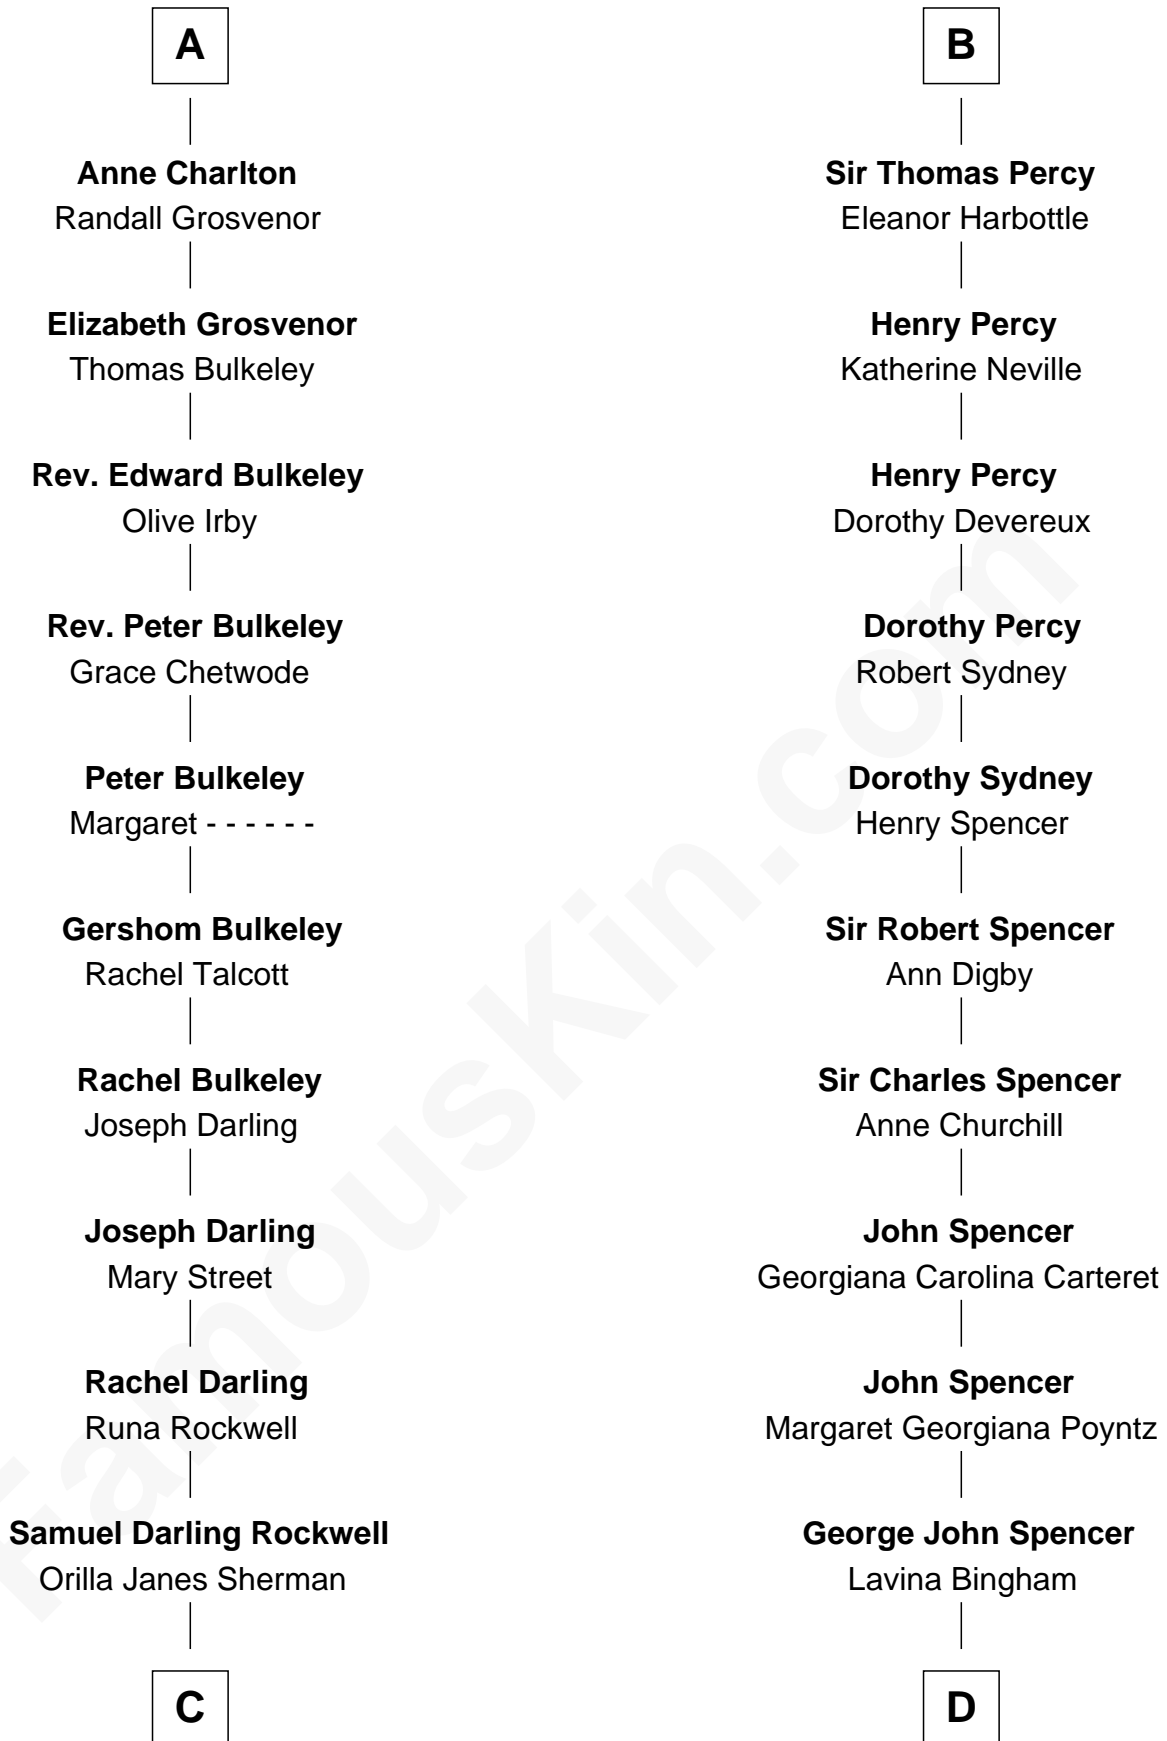

FamousKin.com
Relationship Chart of
Norman Rockwell
American Artist

19th cousin 2 times removed of
Princess Diana
Princess of Wales

Sir Alan la Zouche
 Eleanor de Segrave

C

John William Rockwell

Phebe Boyce Waring

Jarvis Waring Rockwell

Anne Mary Hill

Norman Rockwell

American Artist

D

Frederick Spencer

Adelaide Horatia Elizabeth Seymour

Charles Robert Spencer

Margaret Baring

Albert Edward John Spencer

Cynthia Elinor Beatrix Hamilton

Edward John Spencer

Frances Ruth Burke Roche

Princess Diana

Princess of Wales

FamousKin.com