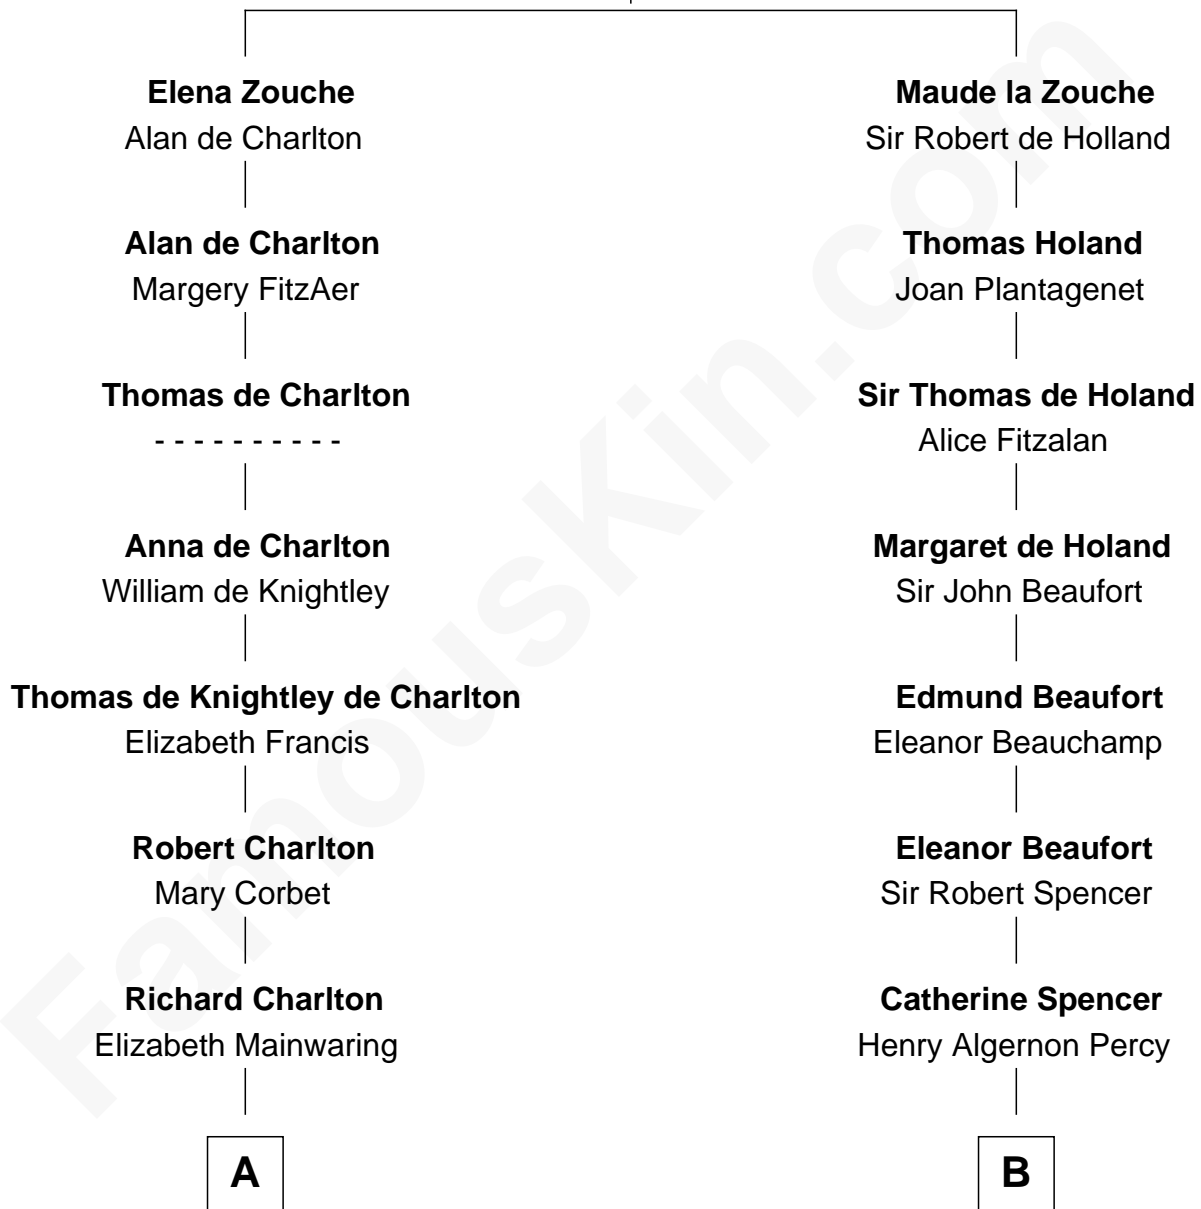

FamousKin.com
Relationship Chart of
Norman Rockwell
American Artist

19th cousin 2 times removed of
Princess Diana
Princess of Wales

Sir Alan la Zouche
 Eleanor de Segrave

C

John William Rockwell

Phebe Boyce Waring

Jarvis Waring Rockwell

Anne Mary Hill

Norman Rockwell

American Artist

D

Frederick Spencer

Adelaide Horatia Elizabeth Seymour

Charles Robert Spencer