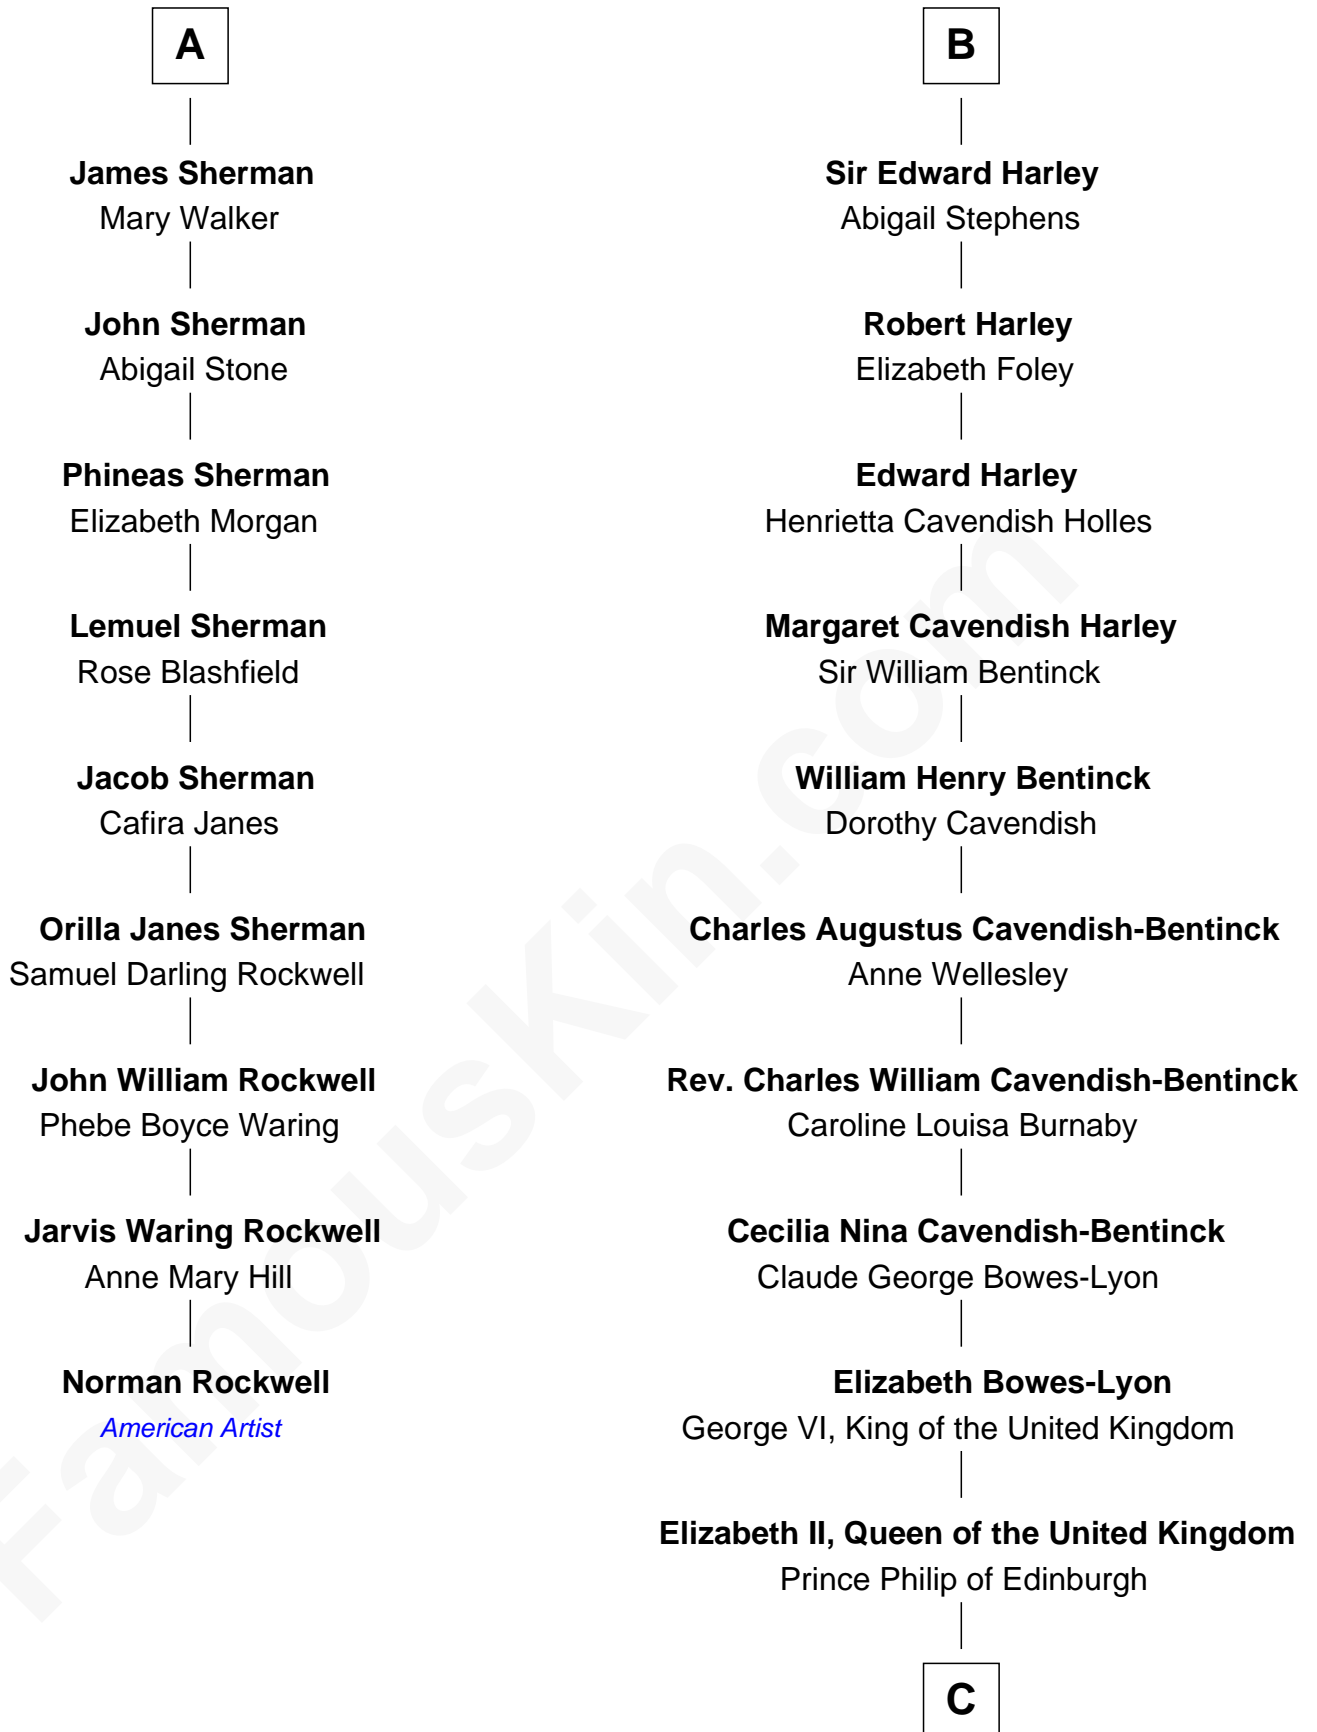

**FamousKin.com**  
**Relationship Chart of**  
**Norman Rockwell**  
*American Artist*

**15th cousin 3 times removed of**  
**Prince William**  
*Prince of Wales*

**Sir John Bouchier**  
 Margaret Berners

**Sir Humphrey Bouchier**  
 Elizabeth Tilney

**Margaret Bouchier**  
 Sir Thomas Bryan

**Elizabeth Bryan**  
 Sir Nicholas Carew

**Mary Carew**  
 Sir Arthur Darcy

**Sir Edward Darcy**  
 Elizabeth Astley

**Isabella Darcy**  
 John Launce

**Mary Launce**  
 Rev. John Sherman

**A**

**Joan Bouchier**  
 Sir Henry Neville

**Sir Richard Neville**  
 Anne Stafford

**Margaret Neville**  
 Edward Willoughby

**Elizabeth Willoughby**  
 Sir Fulk Greville

**Eleanor Greville**  
 Sir John Conway

**Sir Edward Conway**  
 Dorothy Tracy

**Brilliana Conway**  
 Sir Robert Harley

**B**

**C**

**Charles III, King of the United Kingdom**

Princess Diana Frances Spencer