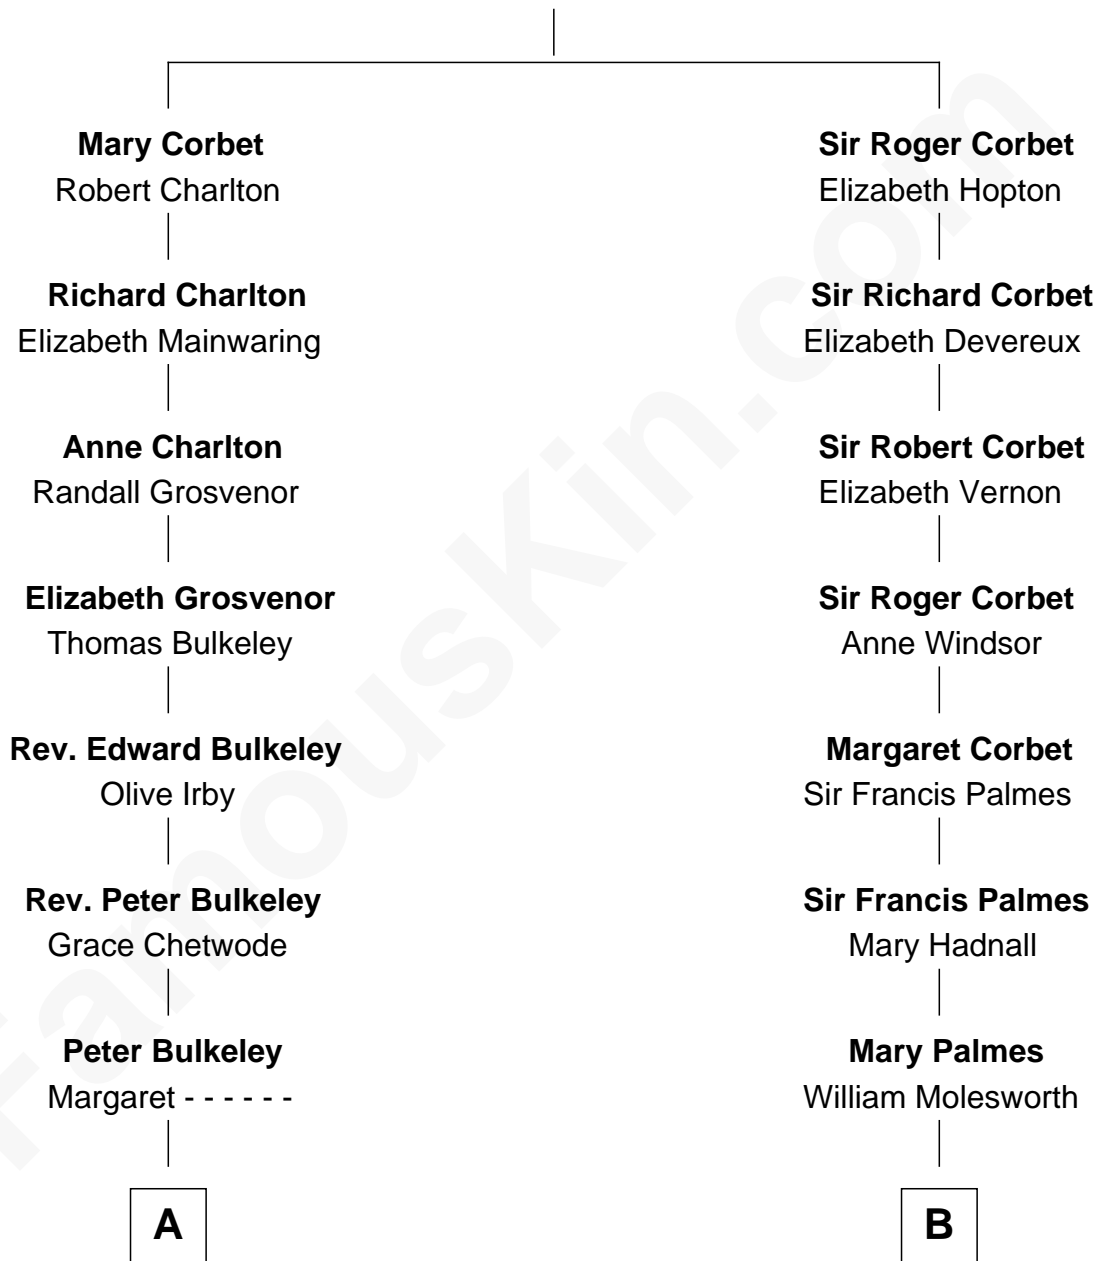

FamousKin.com
Relationship Chart of
Norman Rockwell
American Artist

14th cousin 4 times removed of
Prince William
Prince of Wales

Sir Robert Corbet
 Margaret - - - - -

C

Princess Diana Frances Spencer
Charles III, King of the United Kingdom

Prince William
Prince of Wales

FamousKin.com