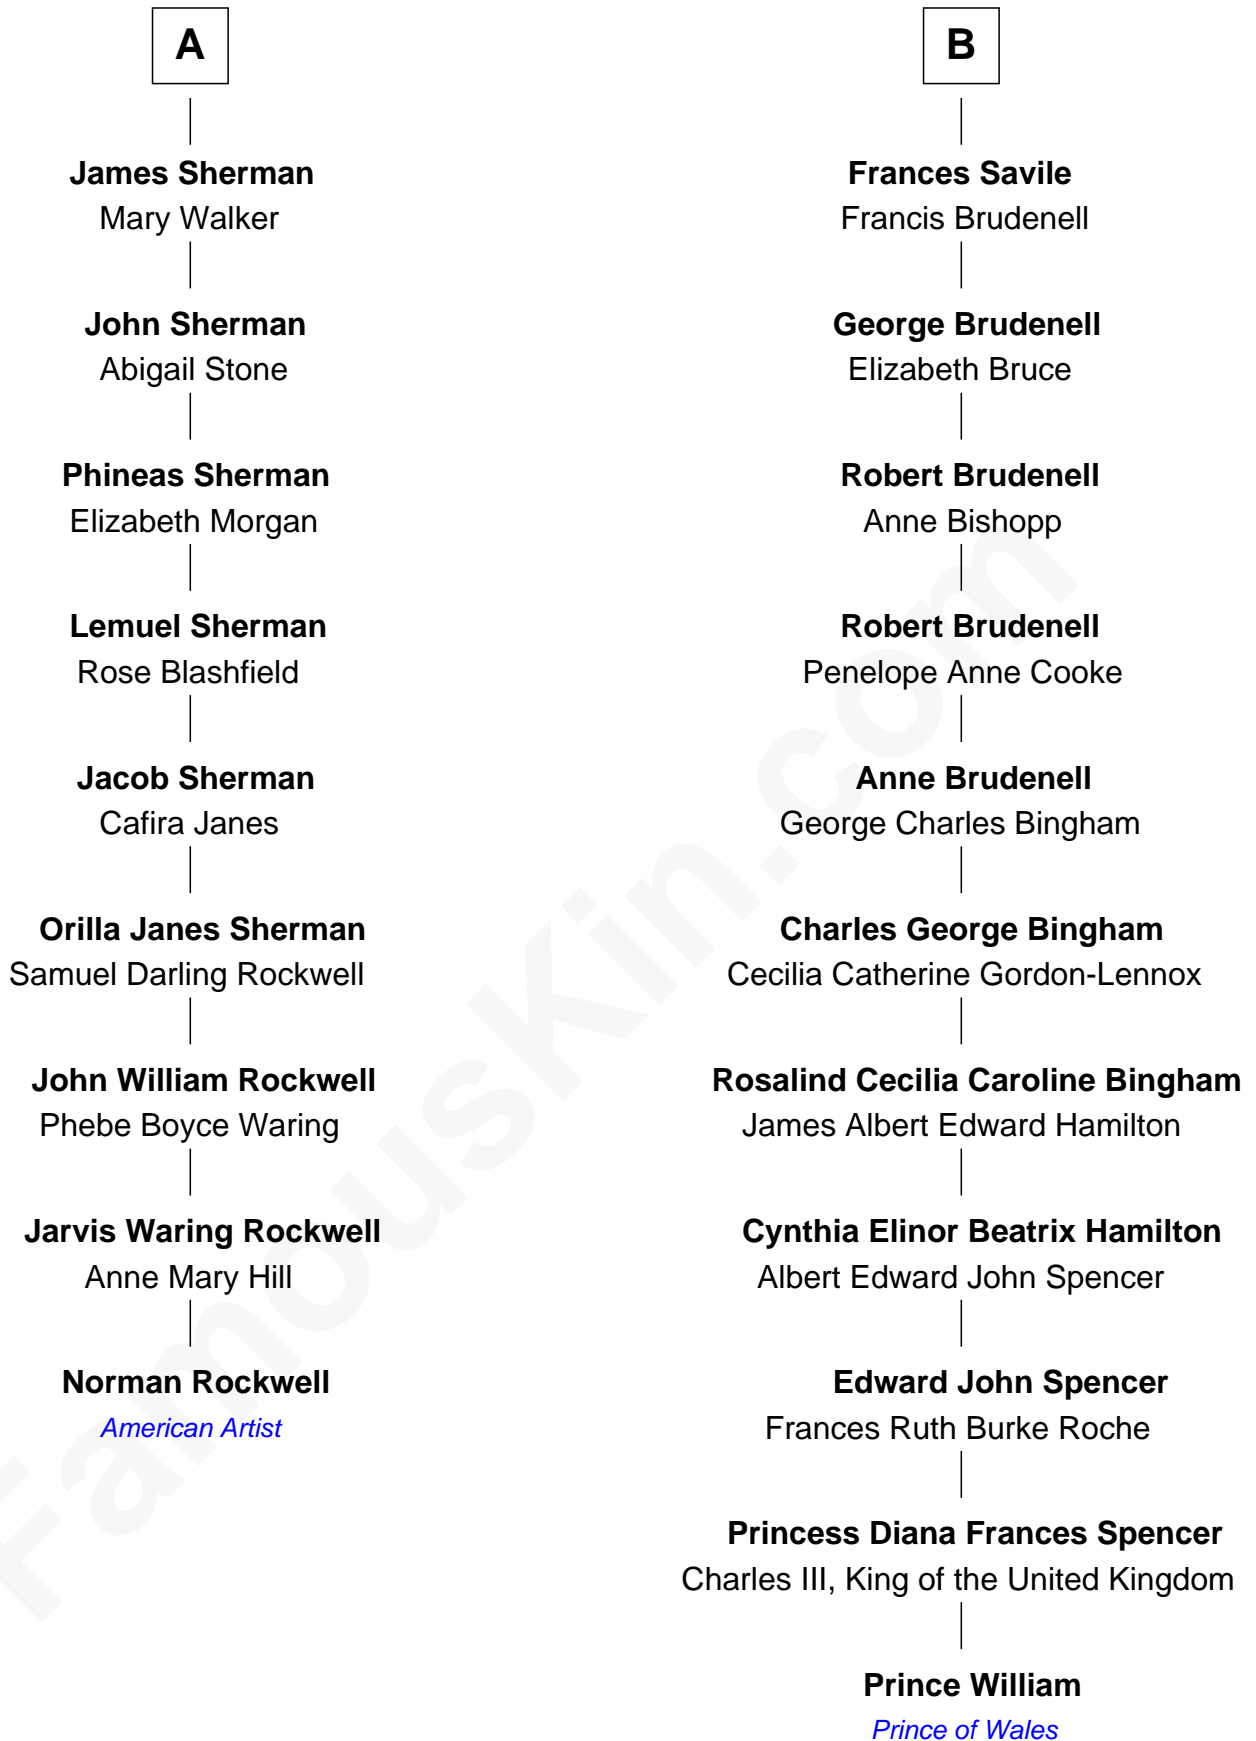

**FamousKin.com**  
**Relationship Chart of**  
**Norman Rockwell**  
*American Artist*

**15th cousin 2 times removed of**  
**Prince William**  
*Prince of Wales*

**John Darcy**  
 Joan de Greystoke

William photo by [InSapphoWeTrust](#) [\(CC BY-SA 2.0\)](#)