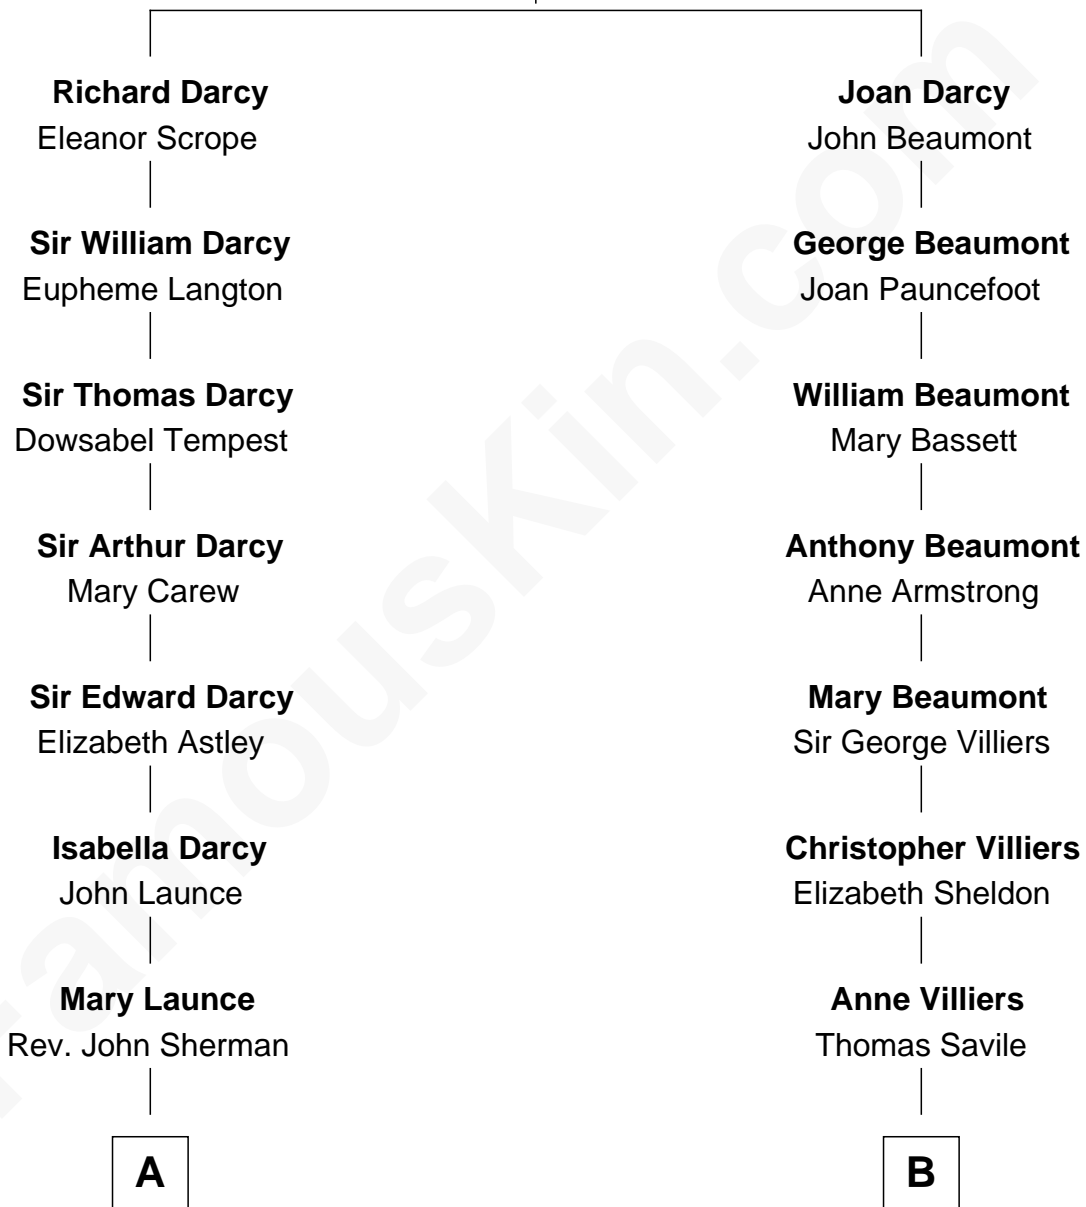

**FamousKin.com**  
**Relationship Chart of**  
**Norman Rockwell**  
*American Artist*

**15th cousin 2 times removed of**  
**Prince William**  
*Prince of Wales*

**John Darcy**  
 Joan de Greystoke

William photo by [InSapphoWeTrust](#) [\(CC BY-SA 2.0\)](#)