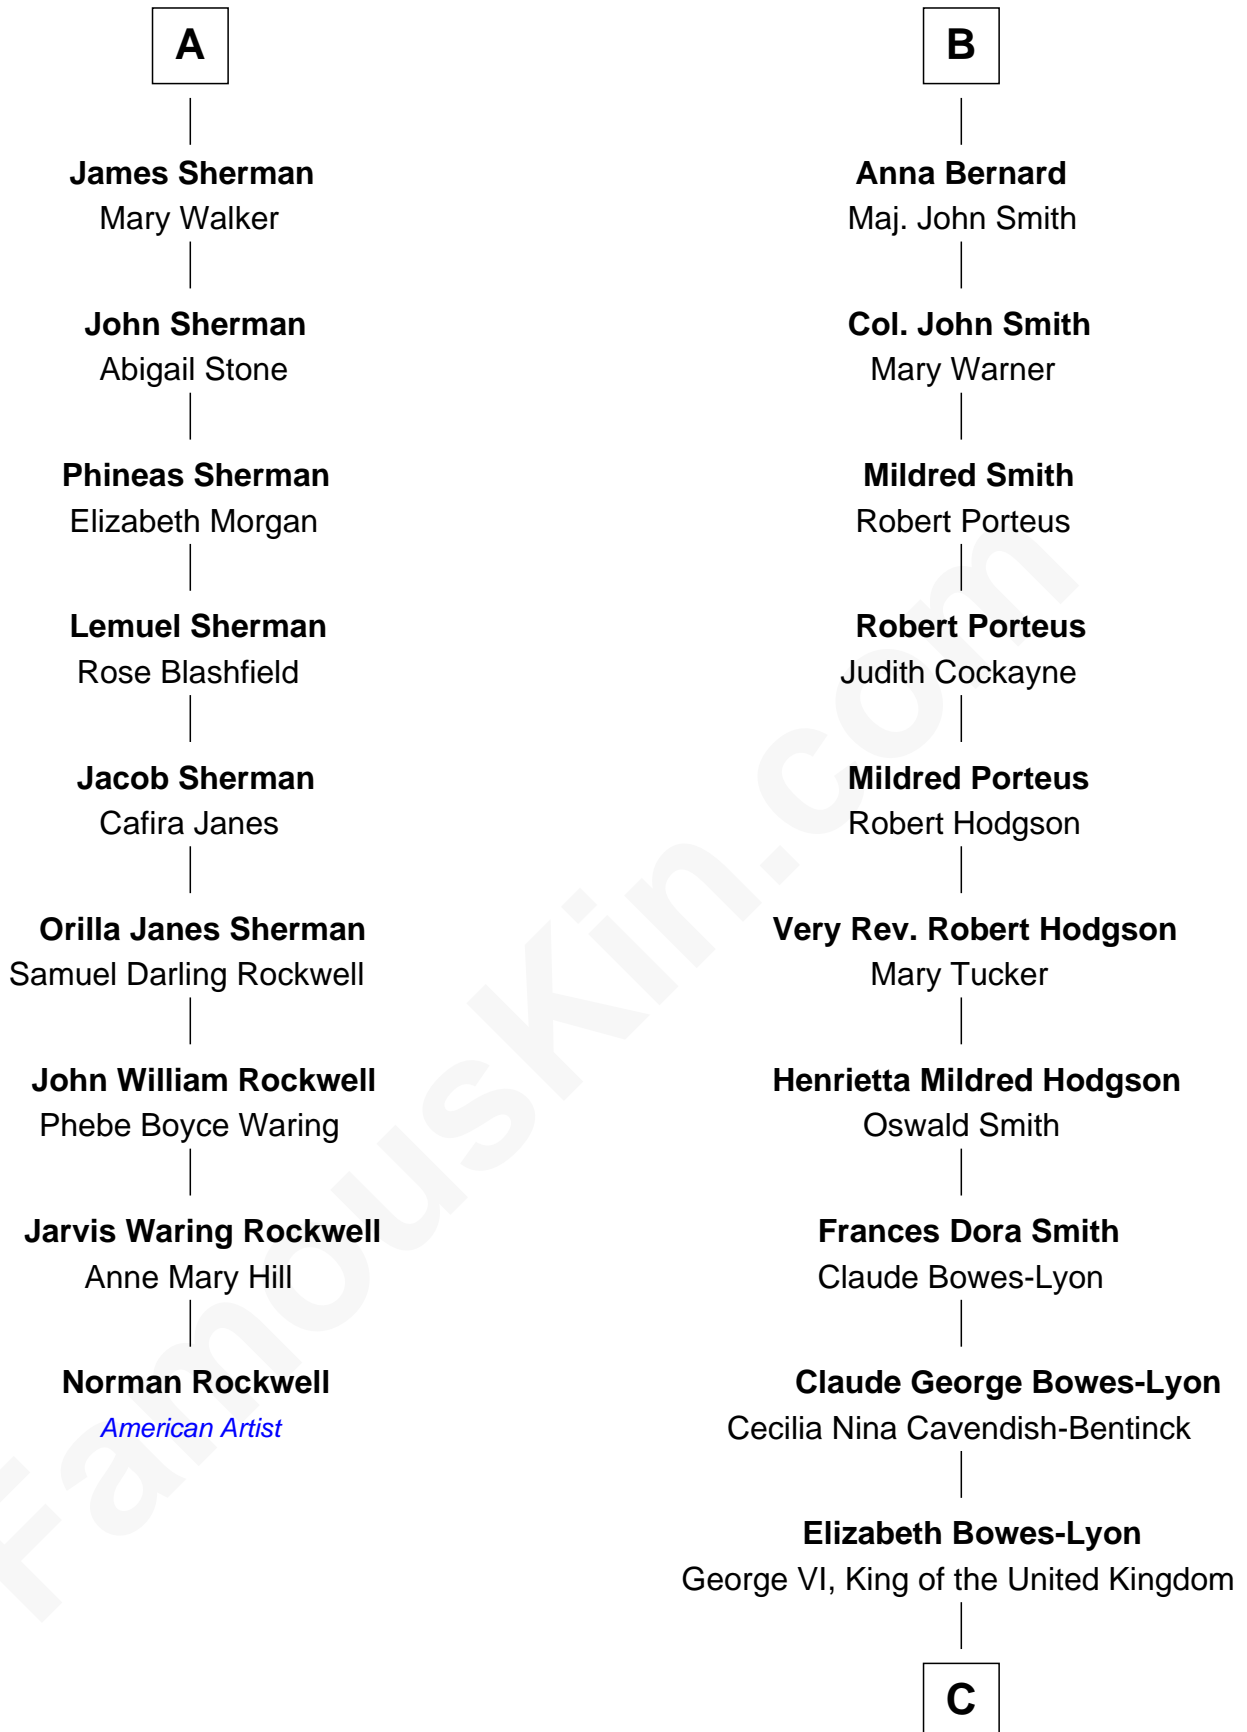

FamousKin.com
Relationship Chart of
Norman Rockwell
American Artist

15th cousin 4 times removed of
Prince William
Prince of Wales

John le Scrope
 Elizabeth Chaworth

C

Elizabeth II, Queen of the United Kingdom

Prince Philip of Edinburgh

Charles III, King of the United Kingdom

Princess Diana Frances Spencer

Prince William

Prince of Wales

FamousKin.com