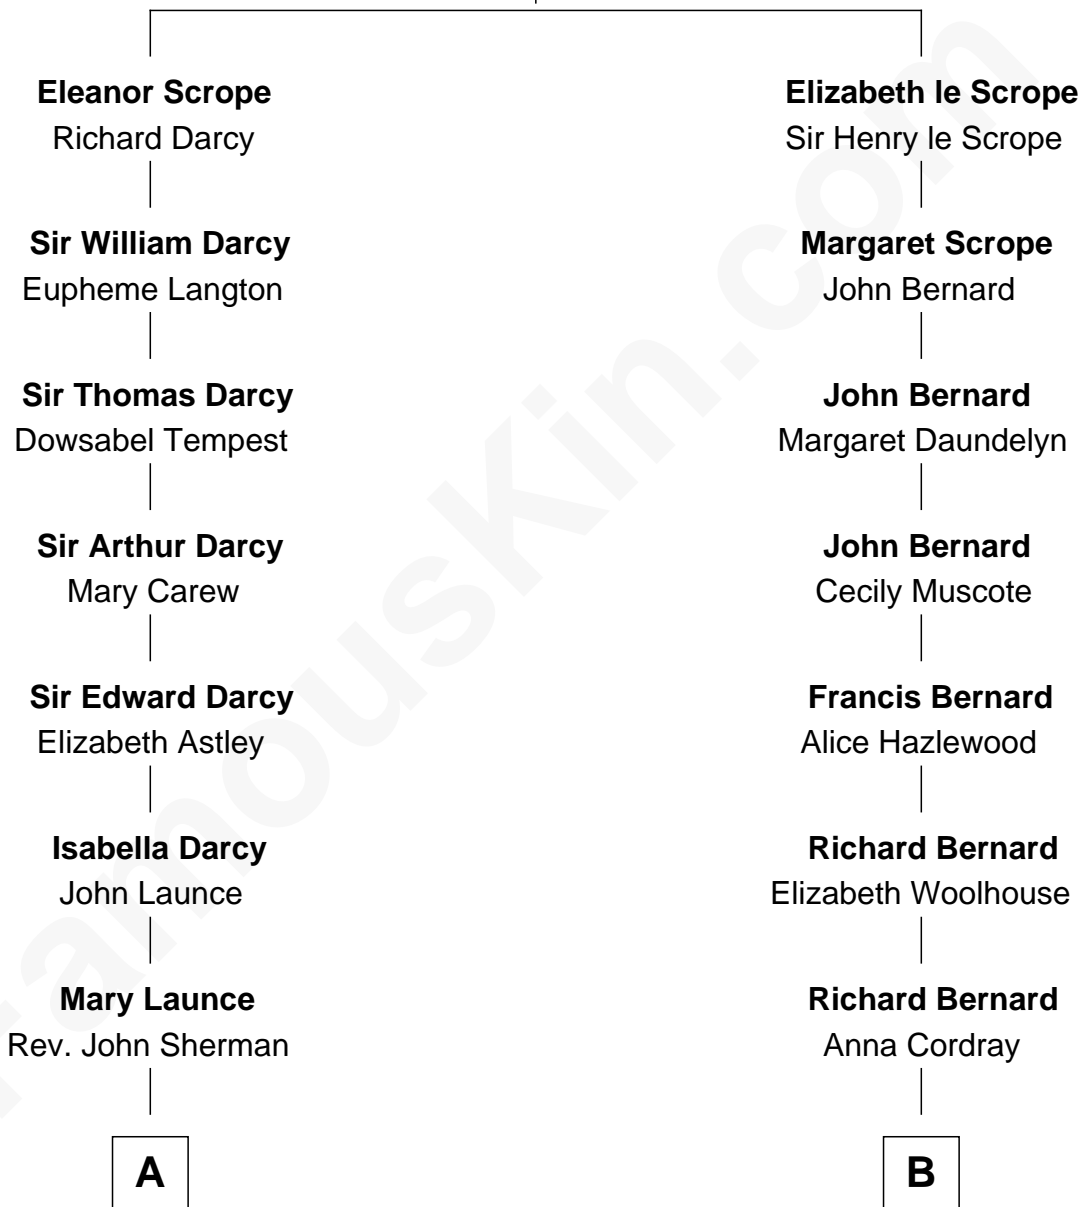

FamousKin.com
Relationship Chart of
Norman Rockwell
American Artist

15th cousin 4 times removed of
Prince William
Prince of Wales

John le Scrope
 Elizabeth Chaworth

C

Elizabeth II, Queen of the United Kingdom

Prince Philip of Edinburgh

Charles III, King of the United Kingdom

Princess Diana Frances Spencer

Prince William

Prince of Wales

FamousKin.com