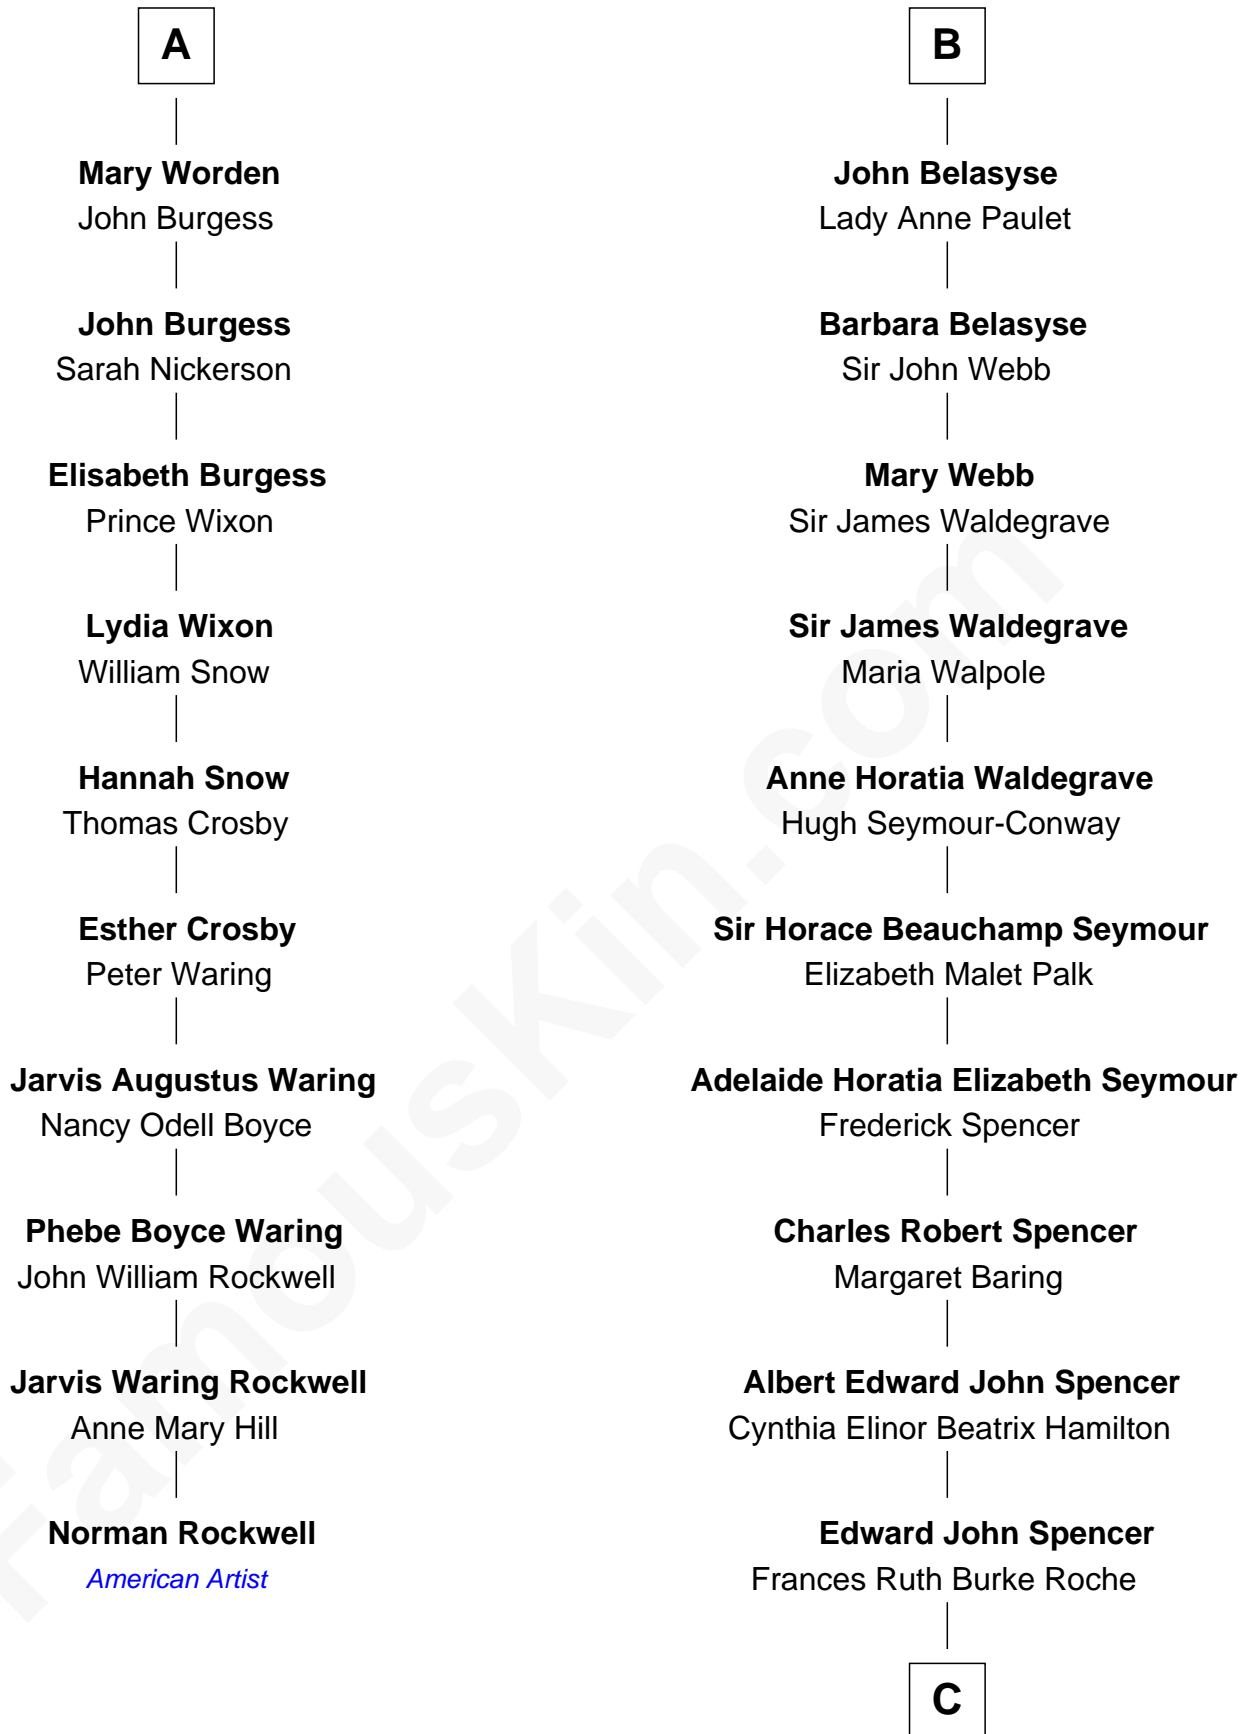

FamousKin.com
Relationship Chart of
Norman Rockwell
American Artist

16th cousin 2 times removed of
Prince William
Prince of Wales

Richard Sherburne
 Alice Hamerton

C

Princess Diana Frances Spencer
Charles III, King of the United Kingdom