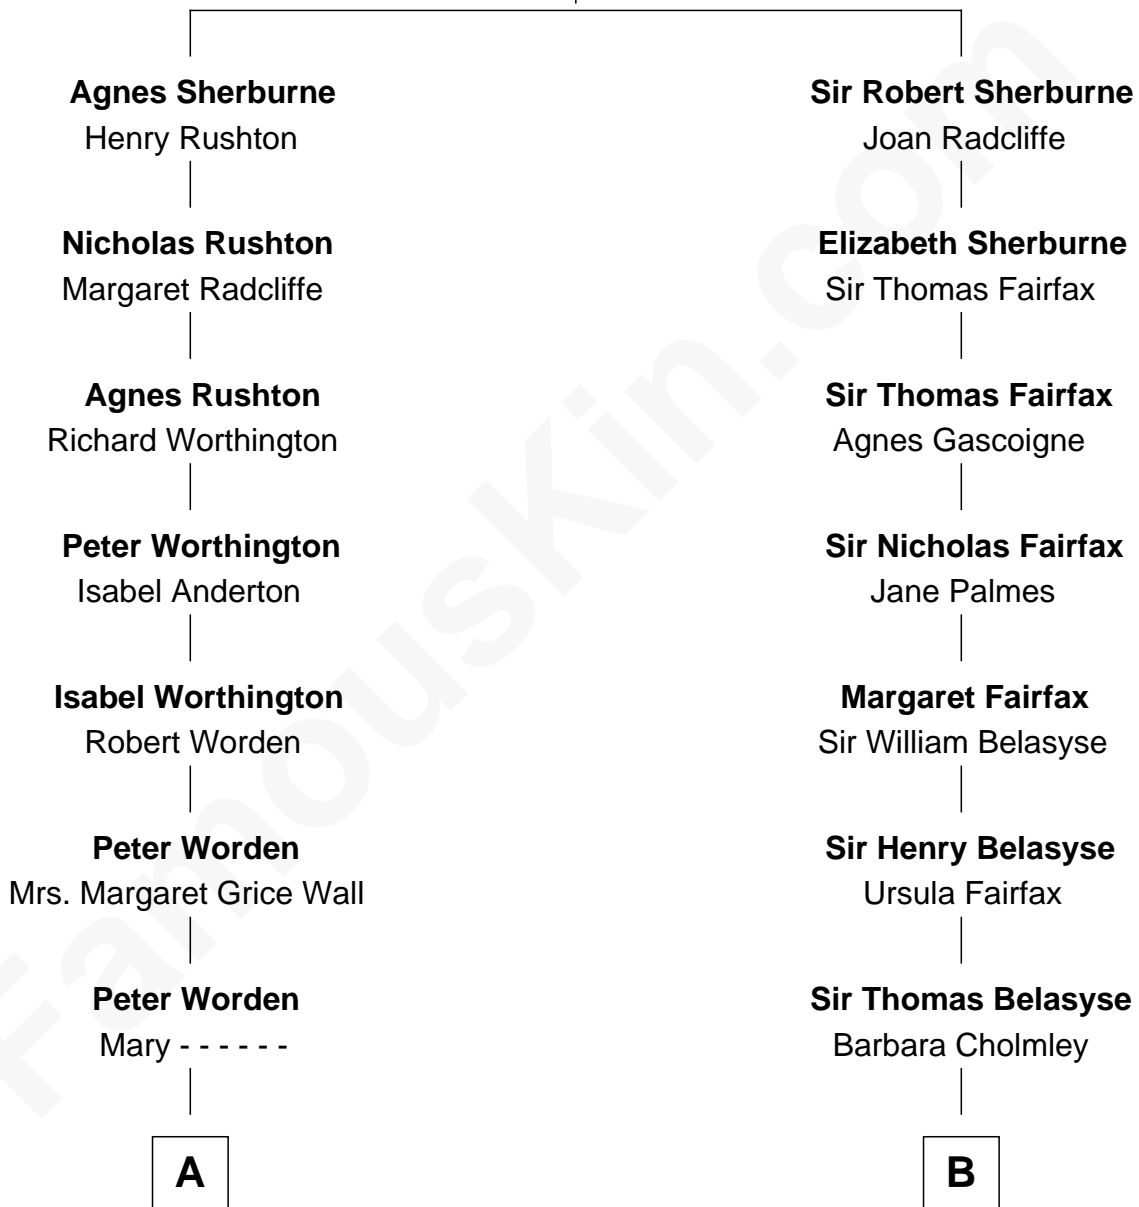

FamousKin.com
Relationship Chart of
Norman Rockwell
American Artist

16th cousin 2 times removed of
Prince William
Prince of Wales

Richard Sherburne
 Alice Hamerton

C

Princess Diana Frances Spencer
Charles III, King of the United Kingdom

Prince William
Prince of Wales

FamousKin.com