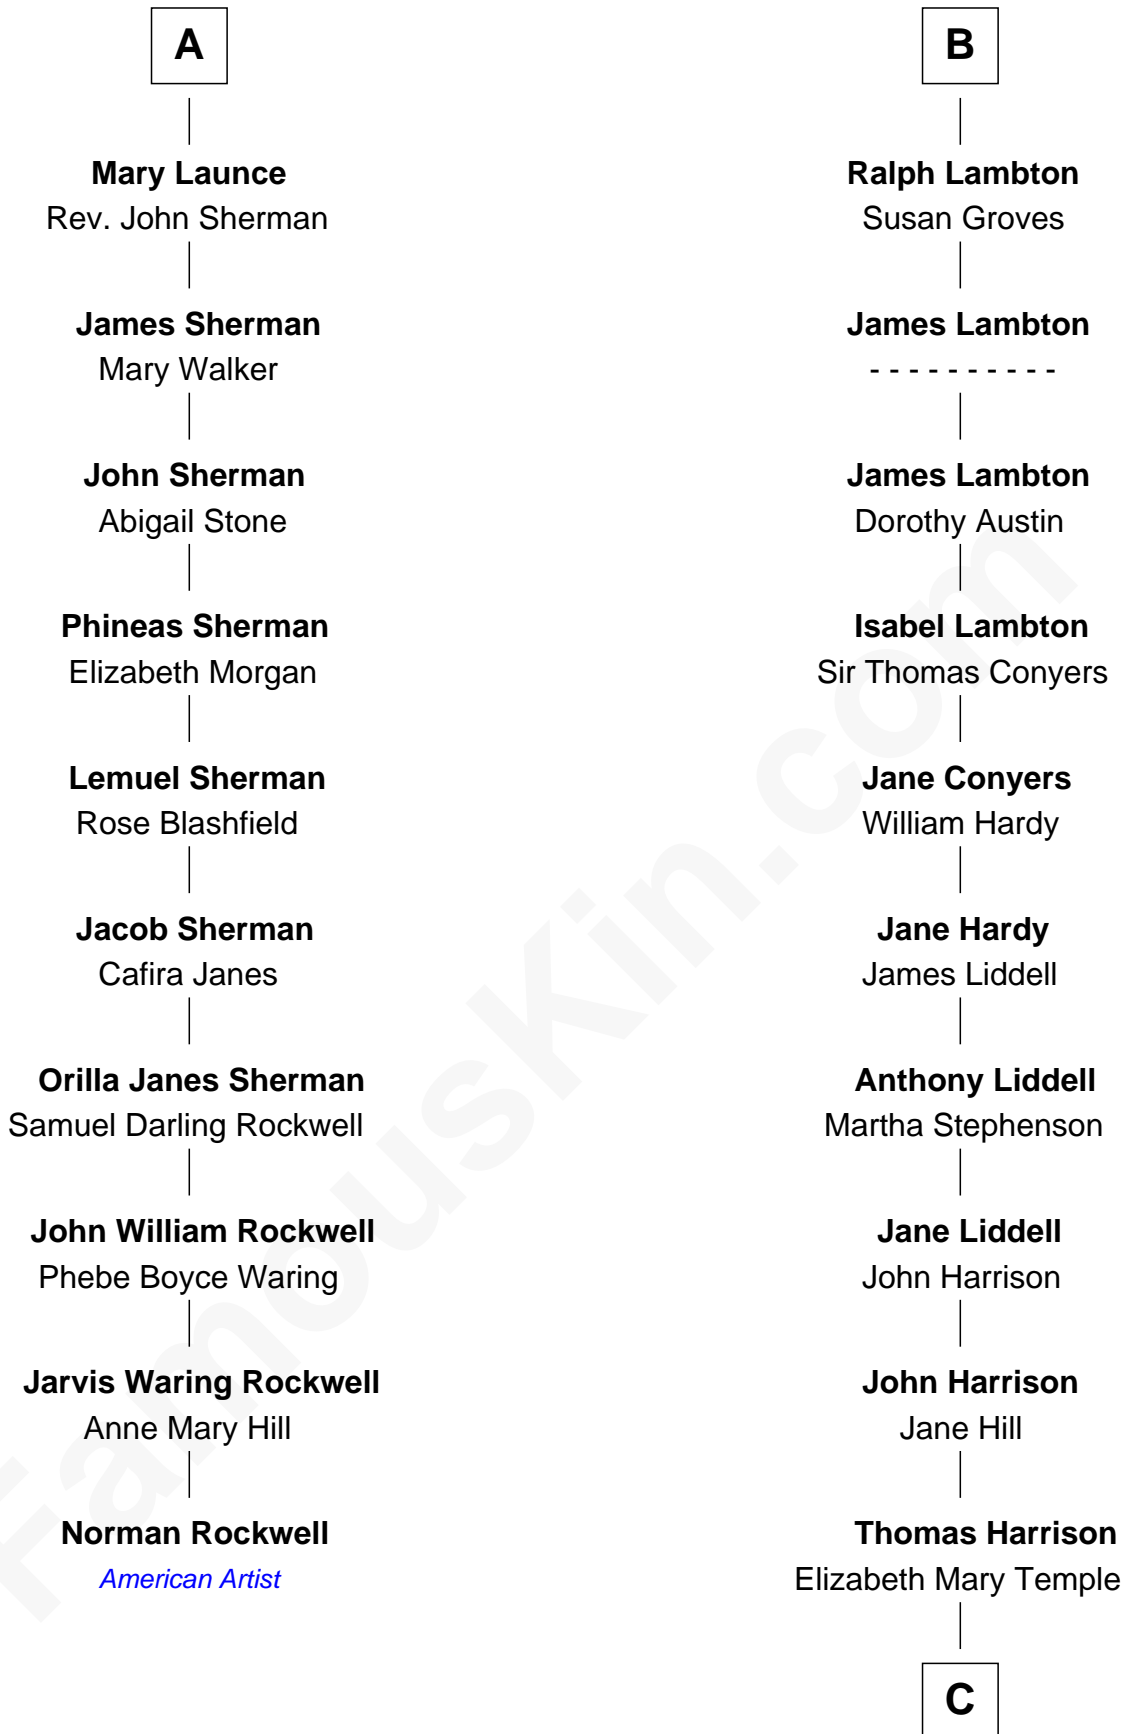

FamousKin.com
Relationship Chart of
Norman Rockwell
American Artist

16th cousin 3 times removed of
Catherine Middleton
Princess of Wales

C

Dorothy Harrison

Ronald John James Goldsmith

Carole Elizabeth Goldsmith

Michael Francis Middleton

Catherine Middleton

Princess of Wales

FamousKin.com