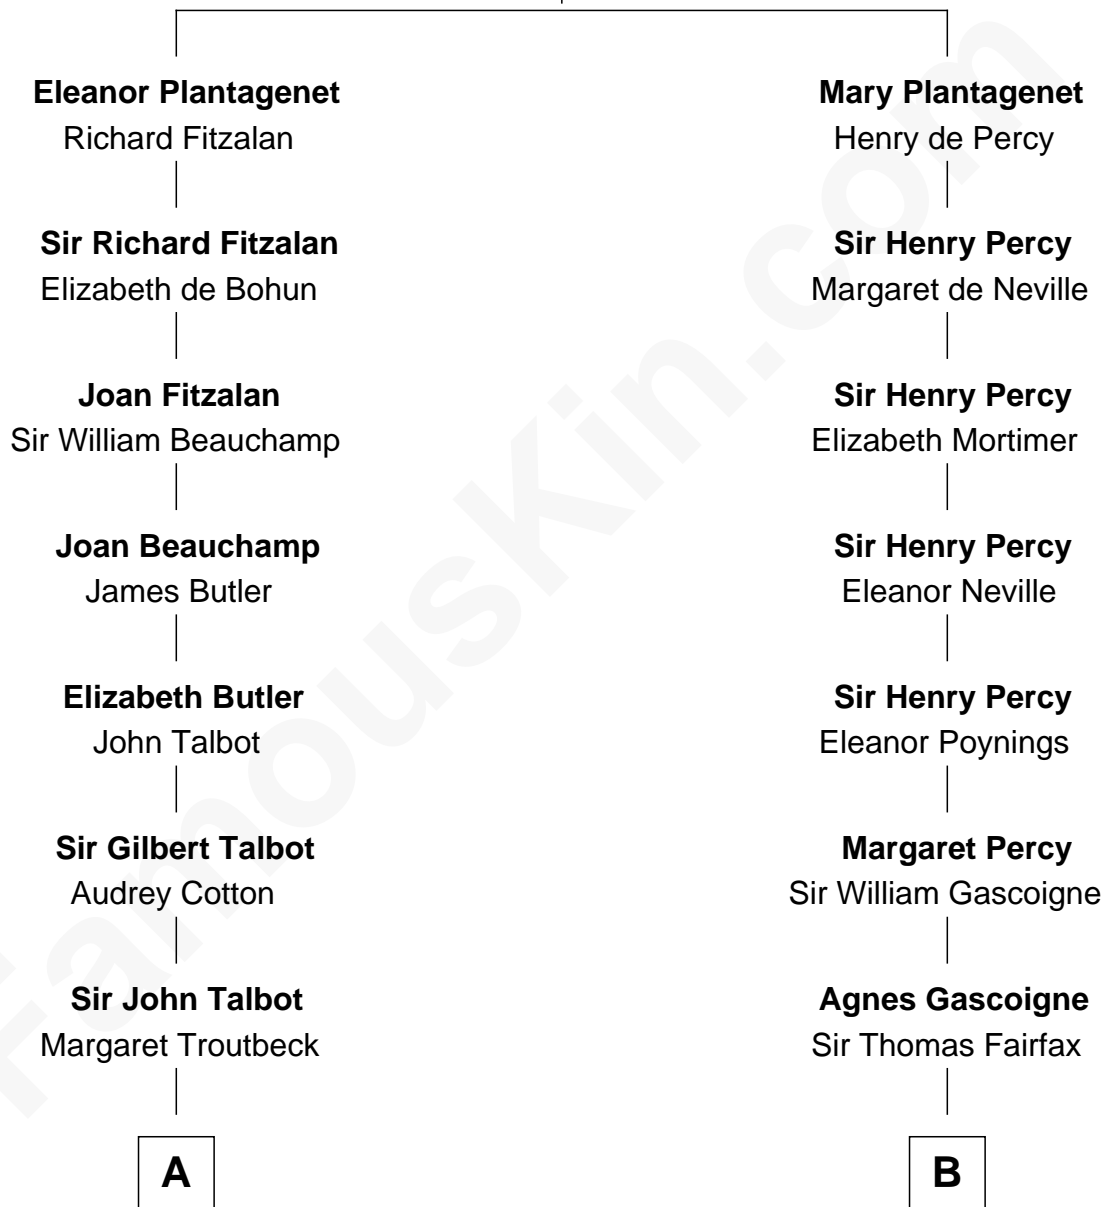

FamousKin.com
Relationship Chart of
Norman Rockwell
American Artist

19th cousin 2 times removed of
Catherine Middleton
Princess of Wales

Henry Plantagenet
Maud de Chaworth

C

John William Rockwell

Phebe Boyce Waring

Jarvis Waring Rockwell

Anne Mary Hill

Norman Rockwell

American Artist

D

Francis Martineau Lupton

Harriet Albina Davis

Olive Christina Lupton