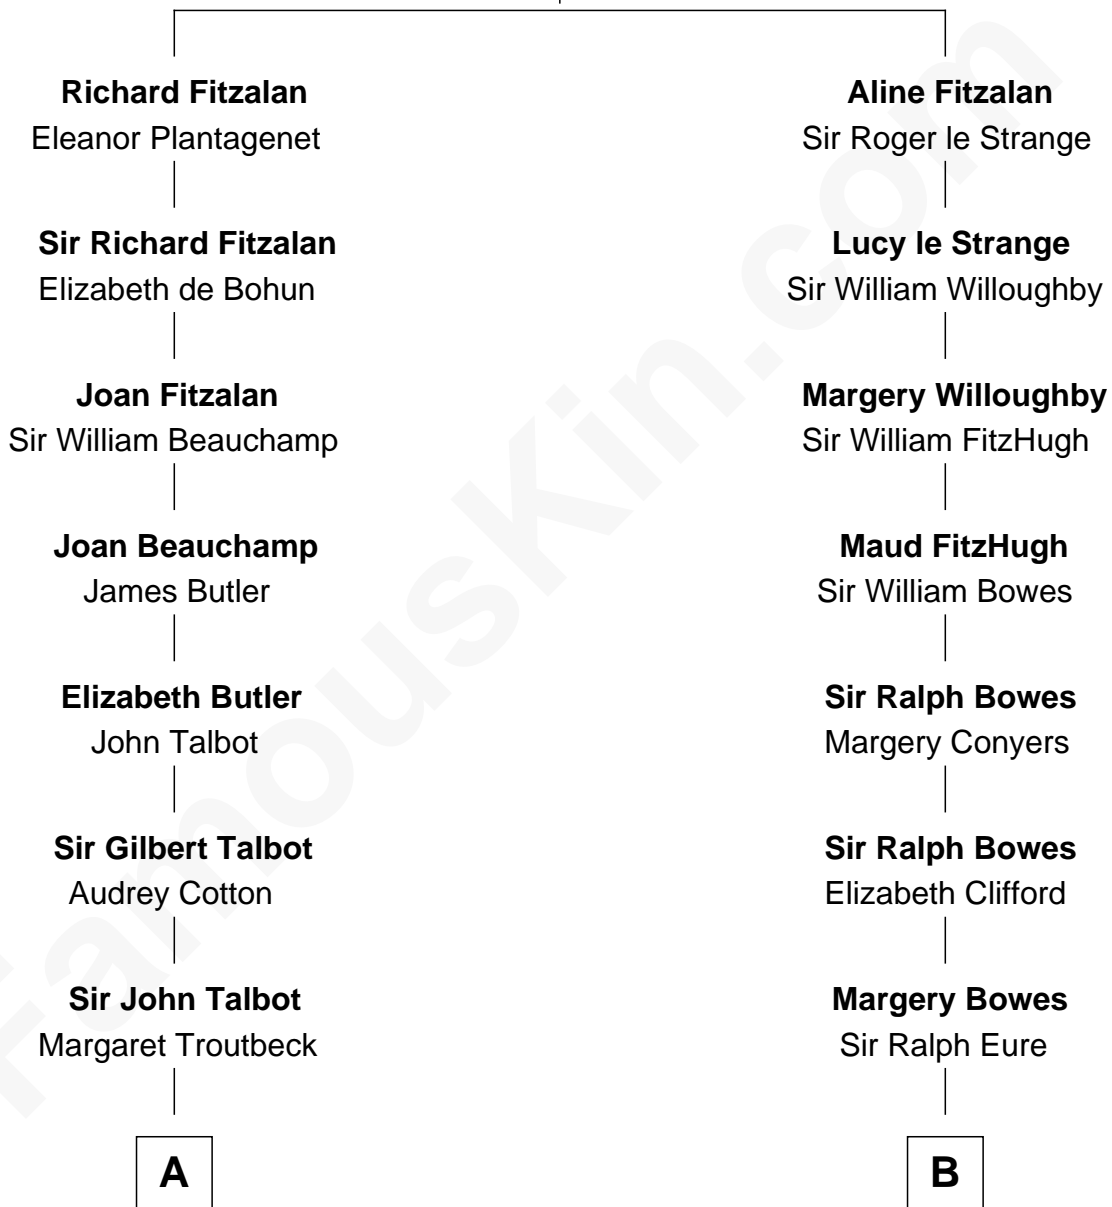

**FamousKin.com**  
**Relationship Chart of**  
**Norman Rockwell**  
*American Artist*

19th cousin 2 times removed of  
**Catherine Middleton**  
*Princess of Wales*

**Edmund Fitzalan**  
 Alice de Warenne

**C**

**John William Rockwell**

Phebe Boyce Waring

**Jarvis Waring Rockwell**

Anne Mary Hill

**Norman Rockwell**

*American Artist*

**D**

**John Harrison**

Jane Hill

**Thomas Harrison**

Elizabeth Mary Temple

**Dorothy Harrison**

Ronald John James Goldsmith

**Carole Elizabeth Goldsmith**

Michael Francis Middleton

**Catherine Middleton**

*Princess of Wales*