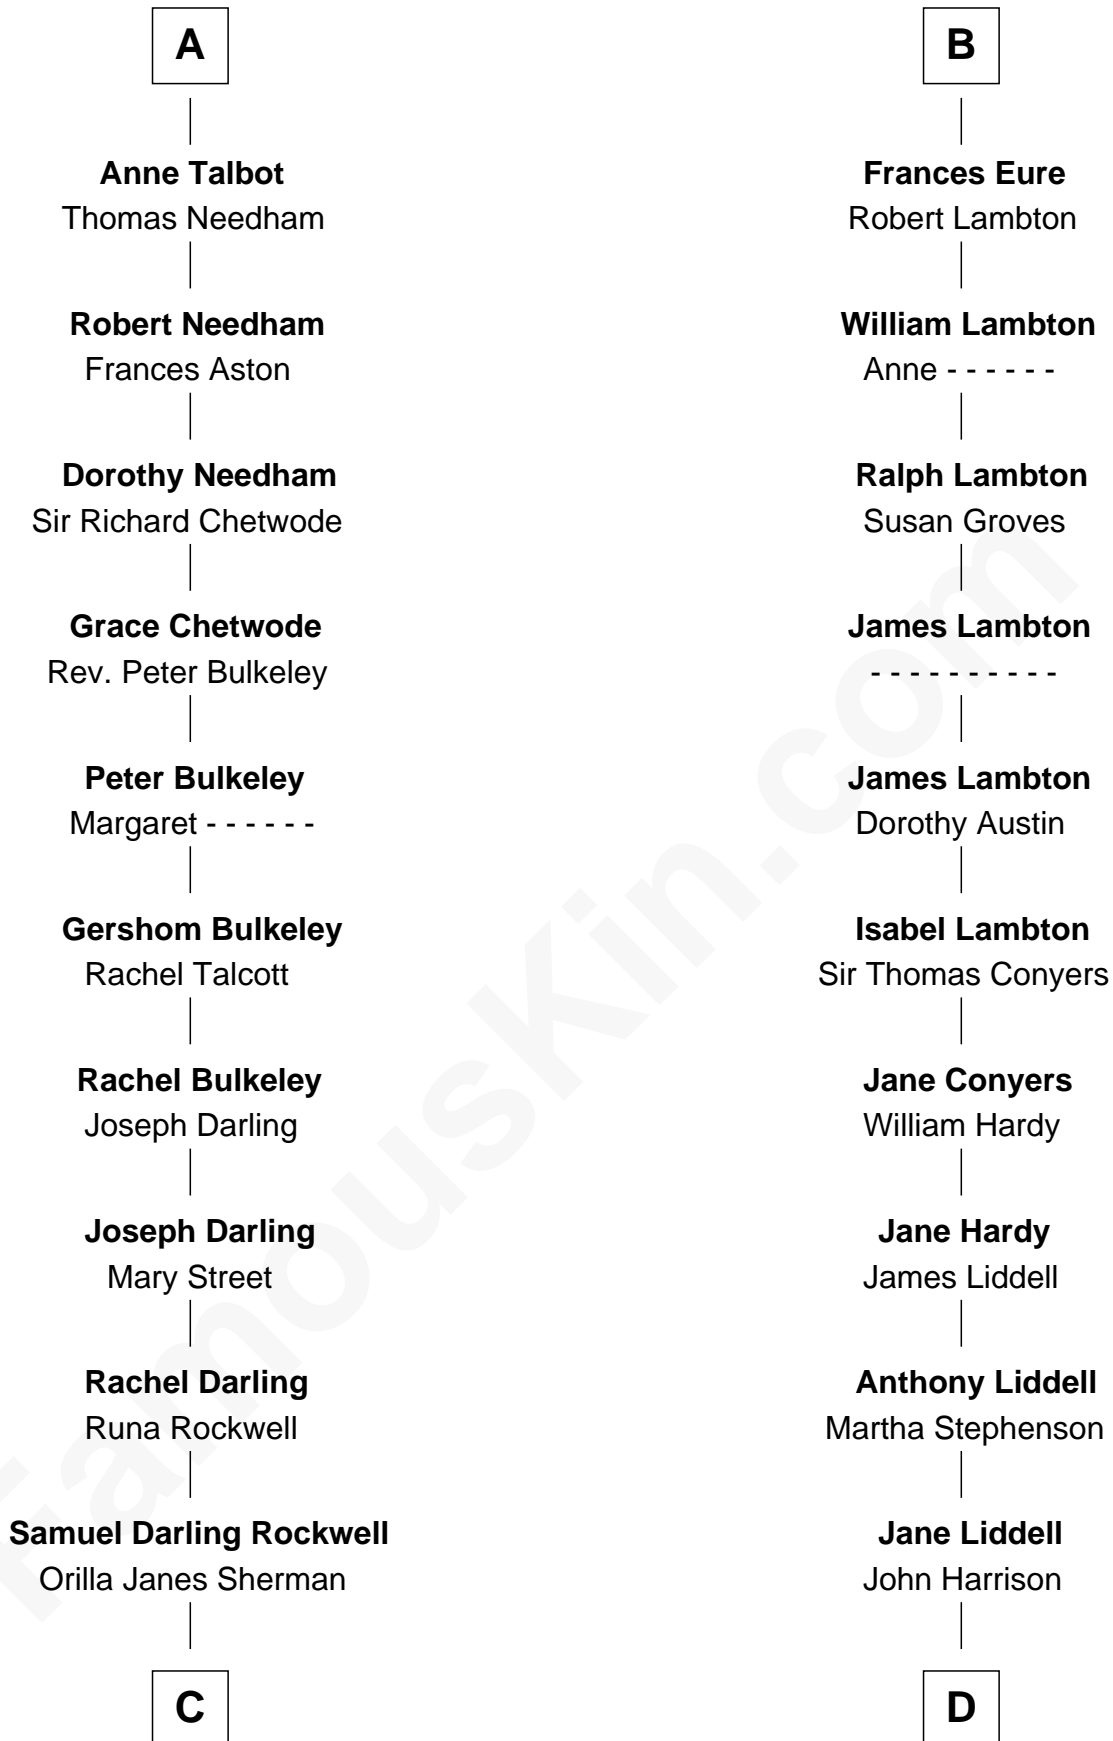

**FamousKin.com**  
**Relationship Chart of**  
**Norman Rockwell**  
*American Artist*

19th cousin 2 times removed of  
**Catherine Middleton**  
*Princess of Wales*

**Edmund Fitzalan**  
 Alice de Warenne

**C**

**John William Rockwell**

Phebe Boyce Waring

**Jarvis Waring Rockwell**

Anne Mary Hill

**Norman Rockwell**

*American Artist*

**D**

**John Harrison**

Jane Hill

**Thomas Harrison**

Elizabeth Mary Temple

**Dorothy Harrison**

Ronald John James Goldsmith

**Carole Elizabeth Goldsmith**

Michael Francis Middleton

**Catherine Middleton**

*Princess of Wales*