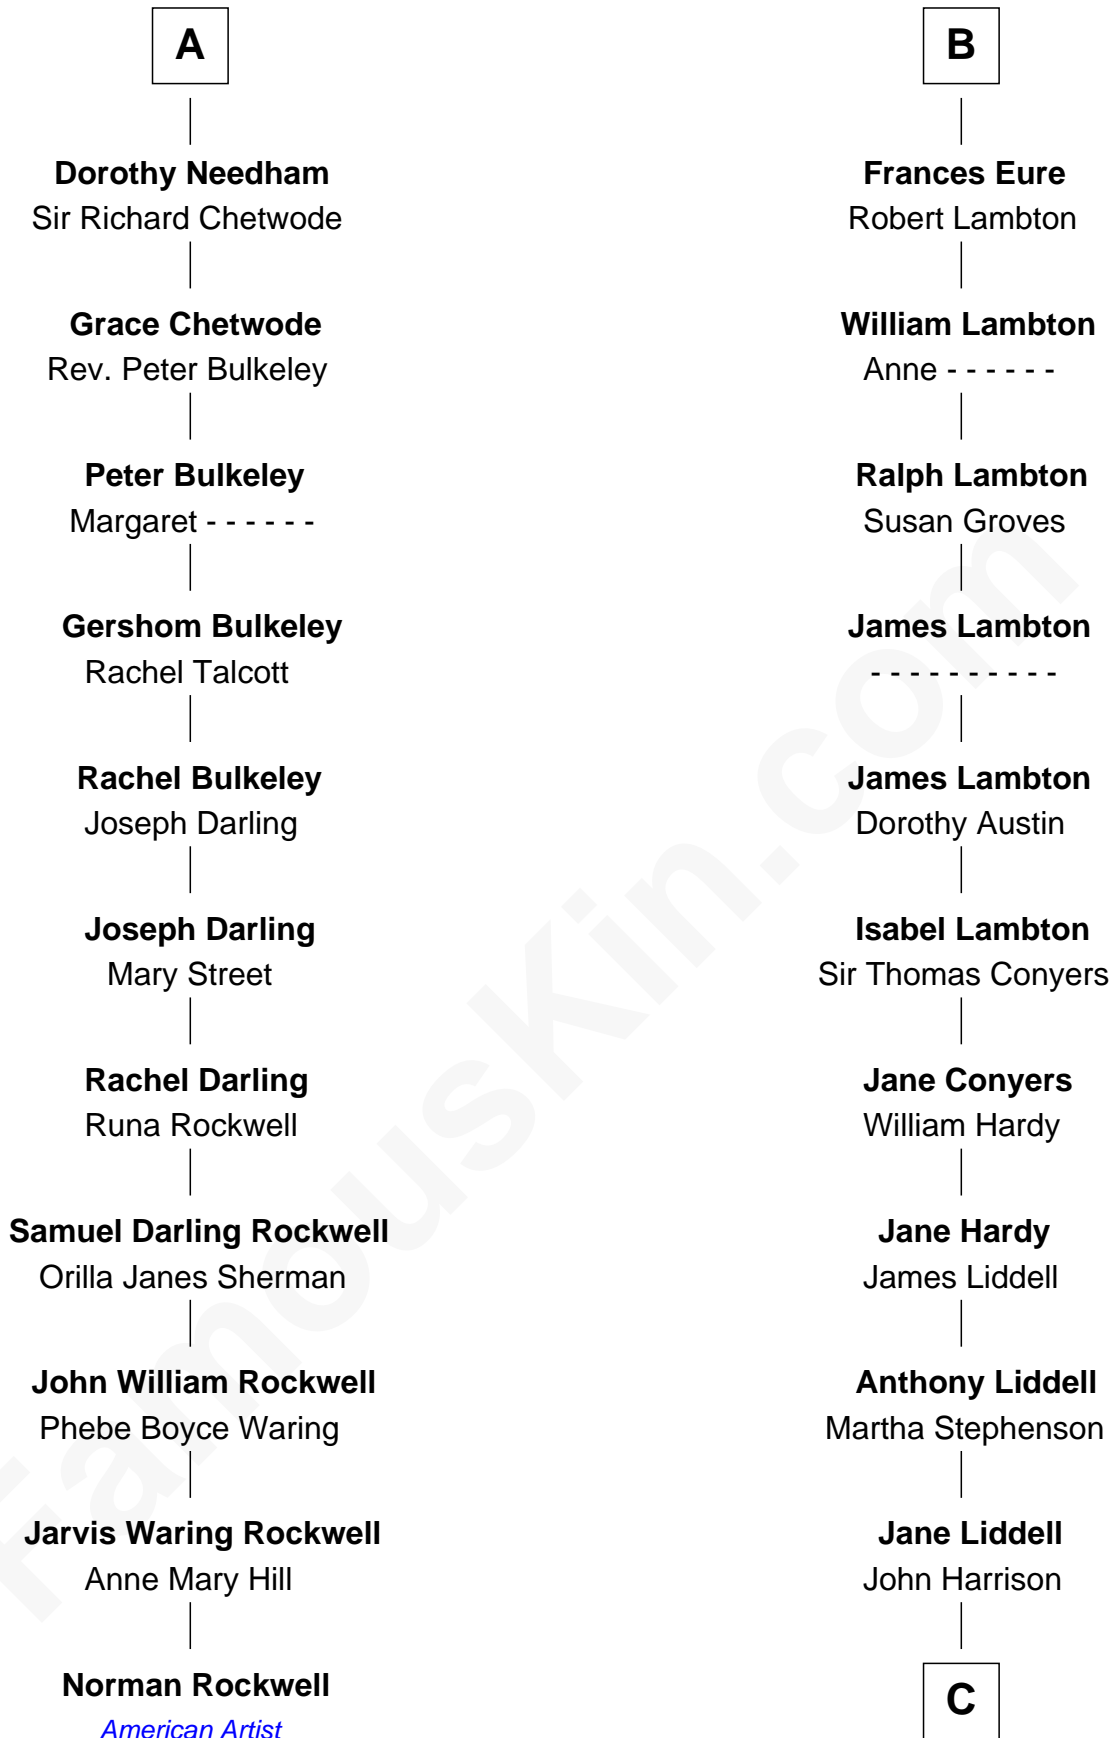

FamousKin.com
Relationship Chart of
Norman Rockwell
American Artist

17th cousin 4 times removed of
Catherine Middleton
Princess of Wales

C

John Harrison

Jane Hill

Thomas Harrison

Elizabeth Mary Temple

Dorothy Harrison

Ronald John James Goldsmith

Carole Elizabeth Goldsmith

Michael Francis Middleton

Catherine Middleton

Princess of Wales