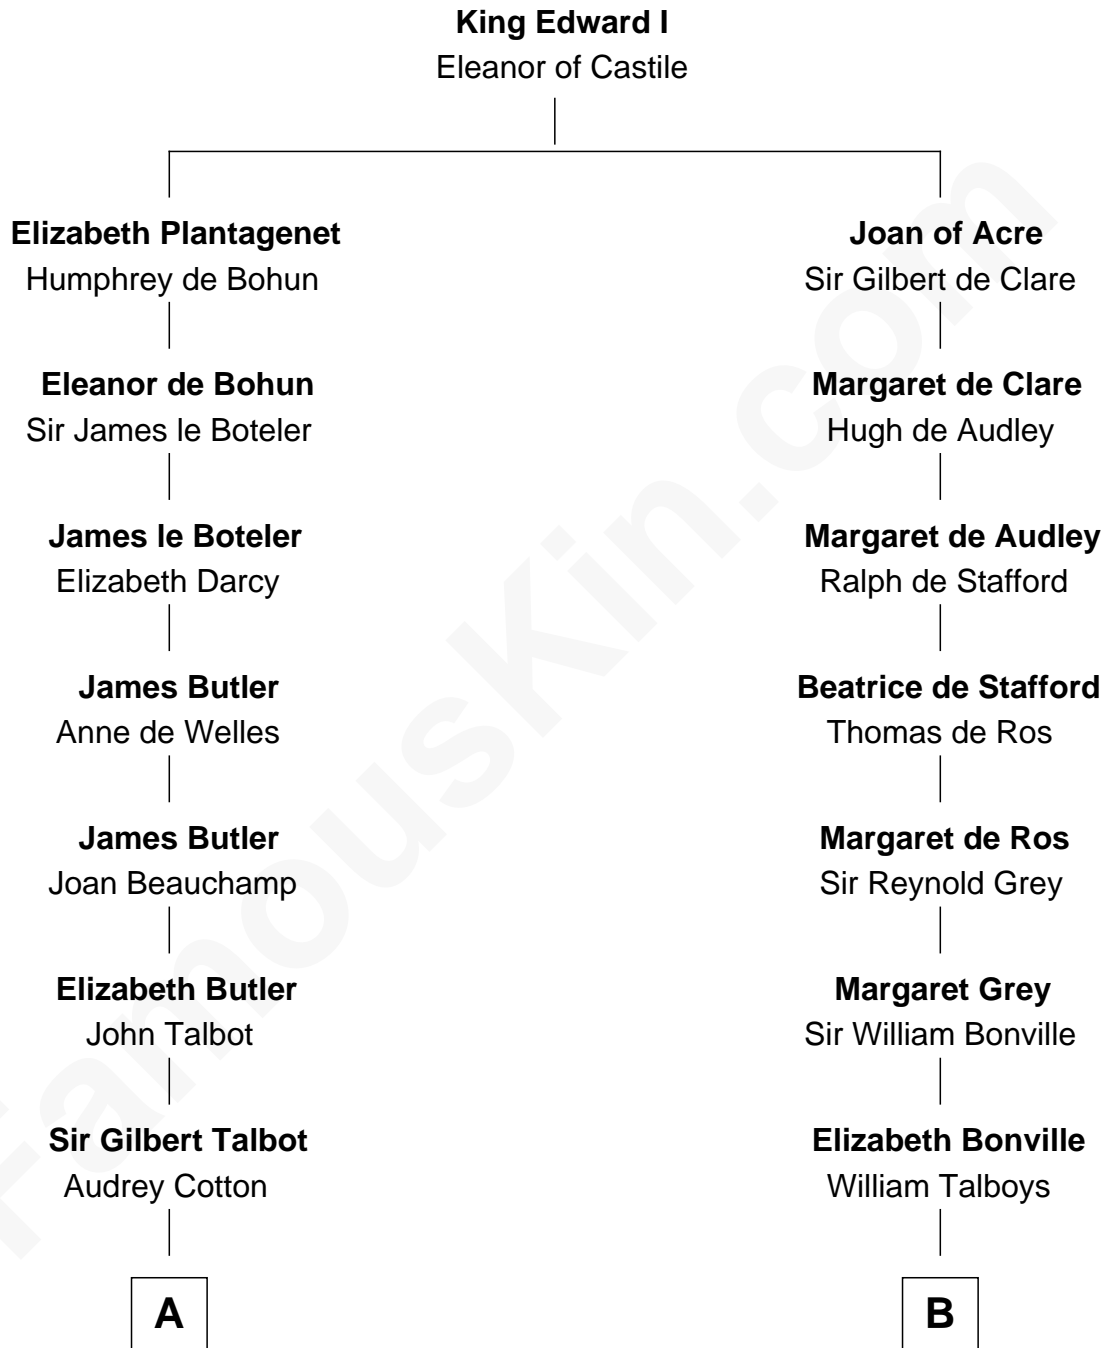

FamousKin.com
Relationship Chart of
Norman Rockwell
American Artist

19th cousin 1 time removed of
William Rufus Day
36th U.S. Secretary of State

C

Samuel Darling Rockwell

Orilla Janes Sherman

John William Rockwell

Phebe Boyce Waring

Jarvis Waring Rockwell

Anne Mary Hill

Norman Rockwell

American Artist

D

Rufus Paine Spalding

Lucretia A. Swift