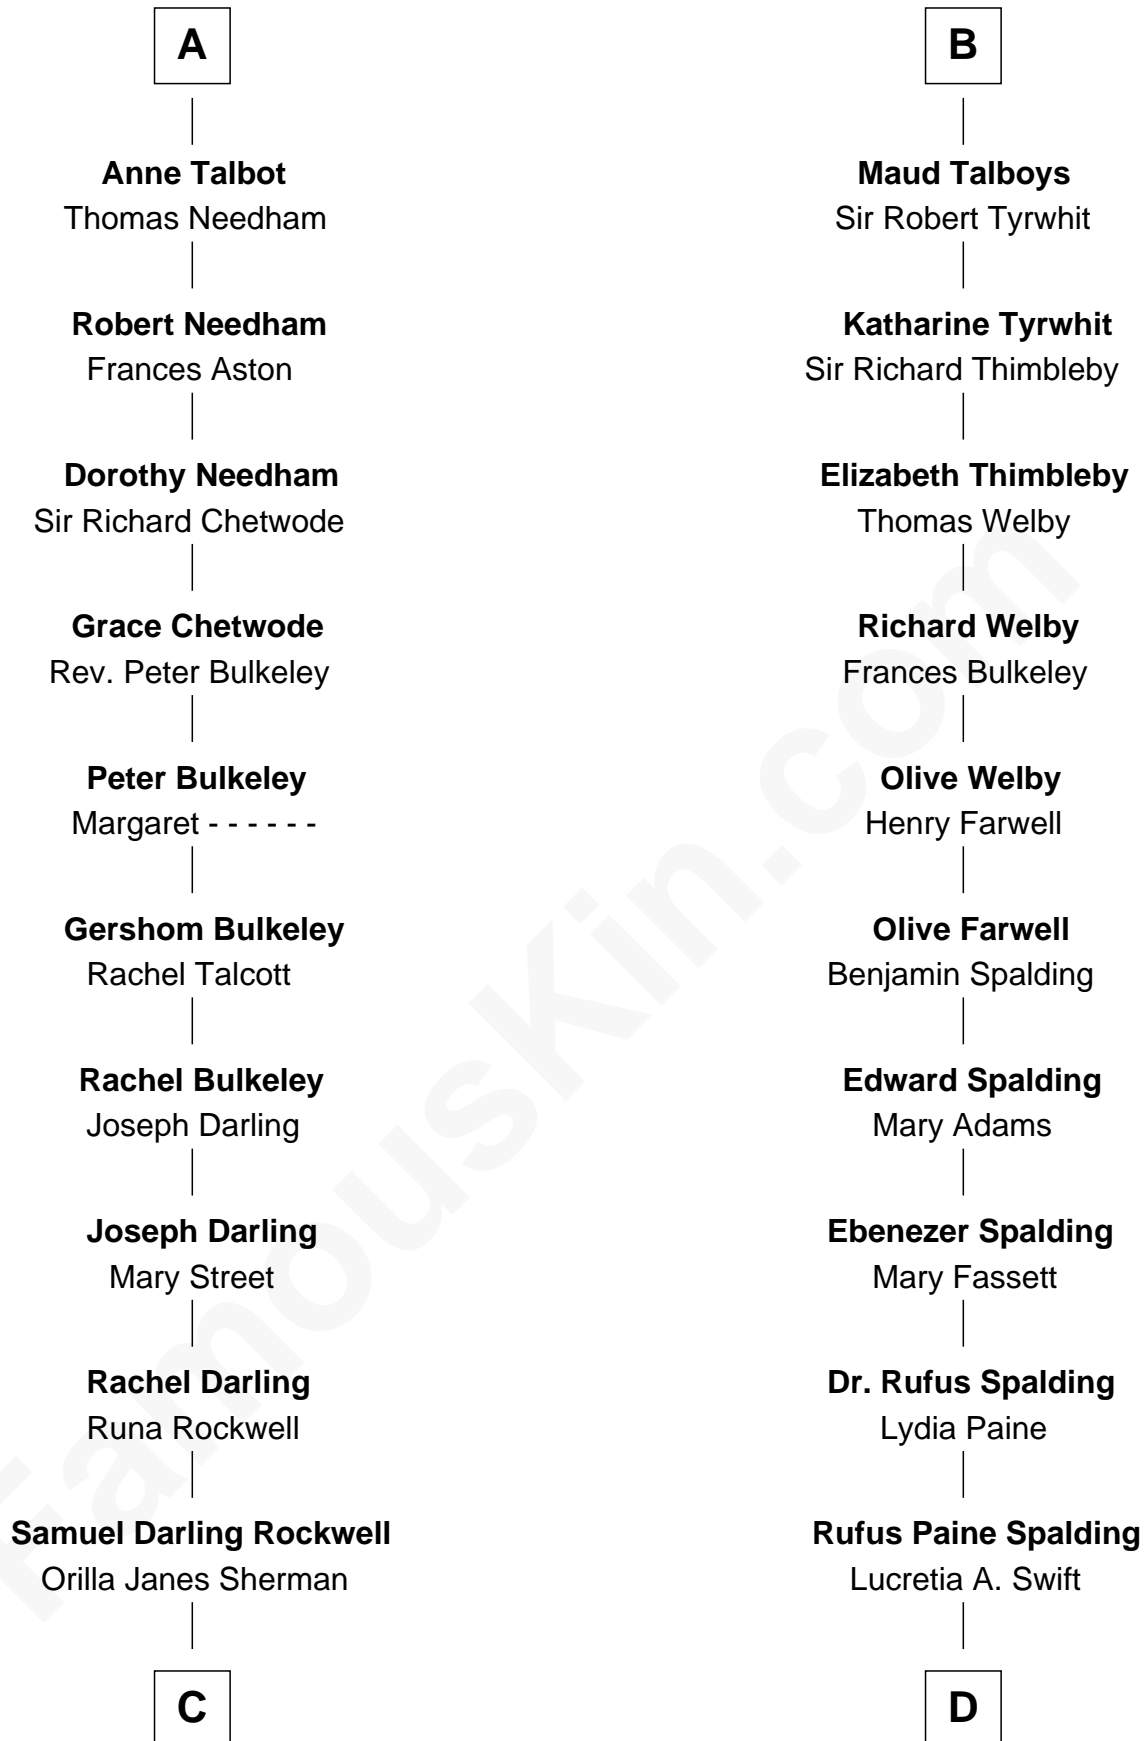

**FamousKin.com**  
**Relationship Chart of**  
**Norman Rockwell**  
*American Artist*

18th cousin 1 time removed of  
**William Rufus Day**  
*36th U.S. Secretary of State*

**C**

**John William Rockwell**

Phebe Boyce Waring

**Jarvis Waring Rockwell**

Anne Mary Hill

**Norman Rockwell**

*American Artist*

**D**

**Emily Swift Spalding**

Luther Day