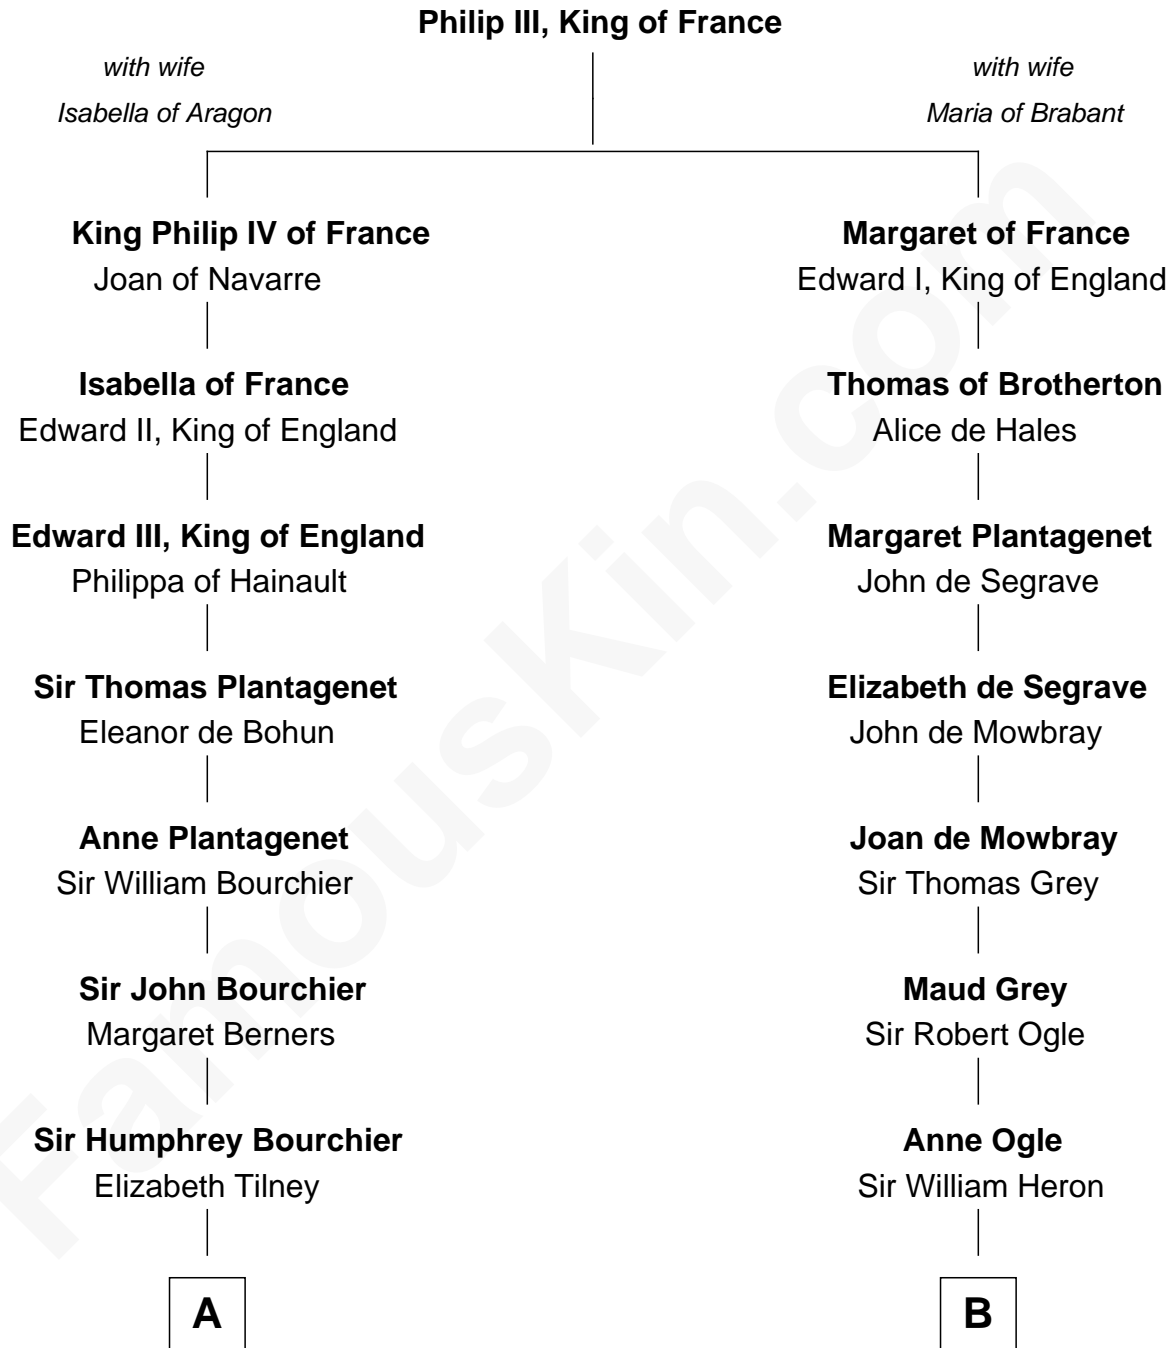

**FamousKin.com**  
**Relationship Chart of**  
**Norman Rockwell**  
*American Artist*

20th cousin 1 time removed of  
**William Rufus Day**  
*36th U.S. Secretary of State*

**C**

**Jacob Sherman**

Cafira Janes

**Orilla Janes Sherman**  
Samuel Darling Rockwell

**John William Rockwell**  
Phebe Boyce Waring

**Jarvis Waring Rockwell**  
Anne Mary Hill

**Norman Rockwell**  
*American Artist*

**D**

**Dr. Rufus Spalding**