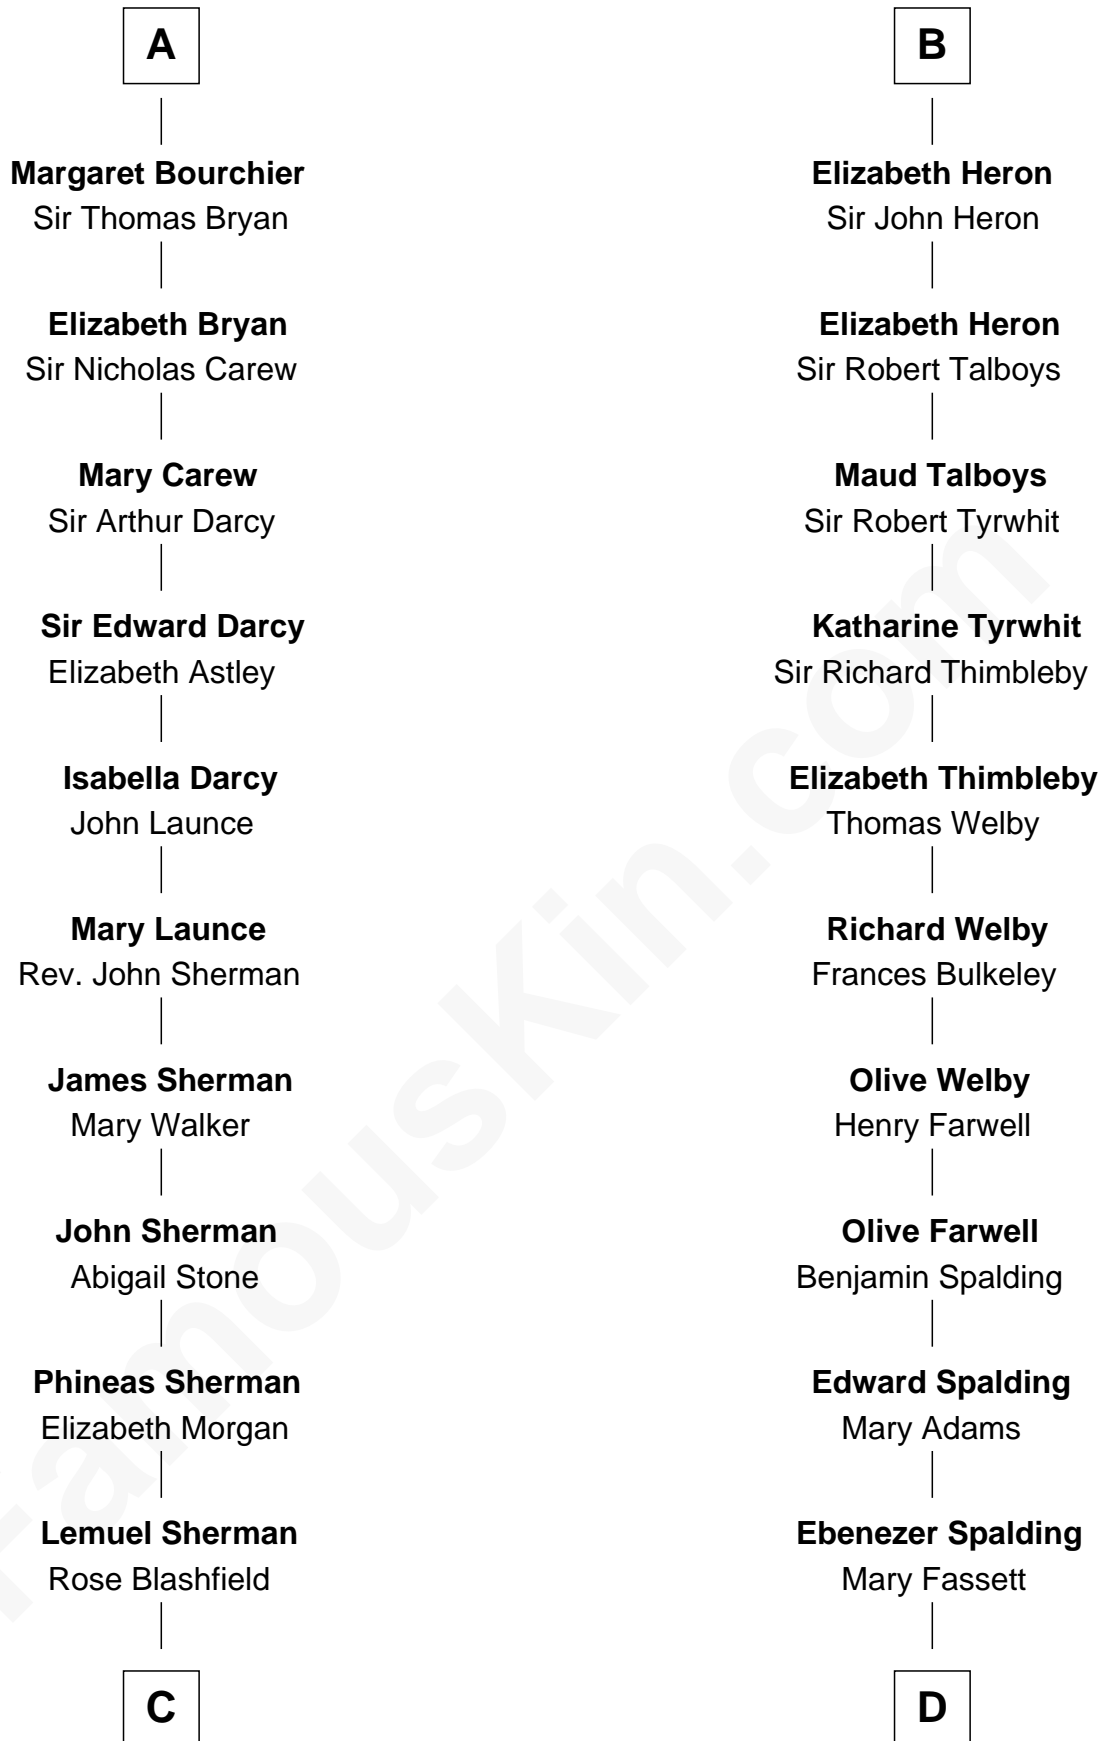

**FamousKin.com**  
**Relationship Chart of**  
**Norman Rockwell**  
*American Artist*

20th cousin 1 time removed of  
**William Rufus Day**  
*36th U.S. Secretary of State*

**C**

**Jacob Sherman**

Cafira Janes

**Orilla Janes Sherman**  
Samuel Darling Rockwell

**John William Rockwell**  
Phebe Boyce Waring

**Jarvis Waring Rockwell**  
Anne Mary Hill

**Norman Rockwell**  
*American Artist*

**D**

**Dr. Rufus Spalding**