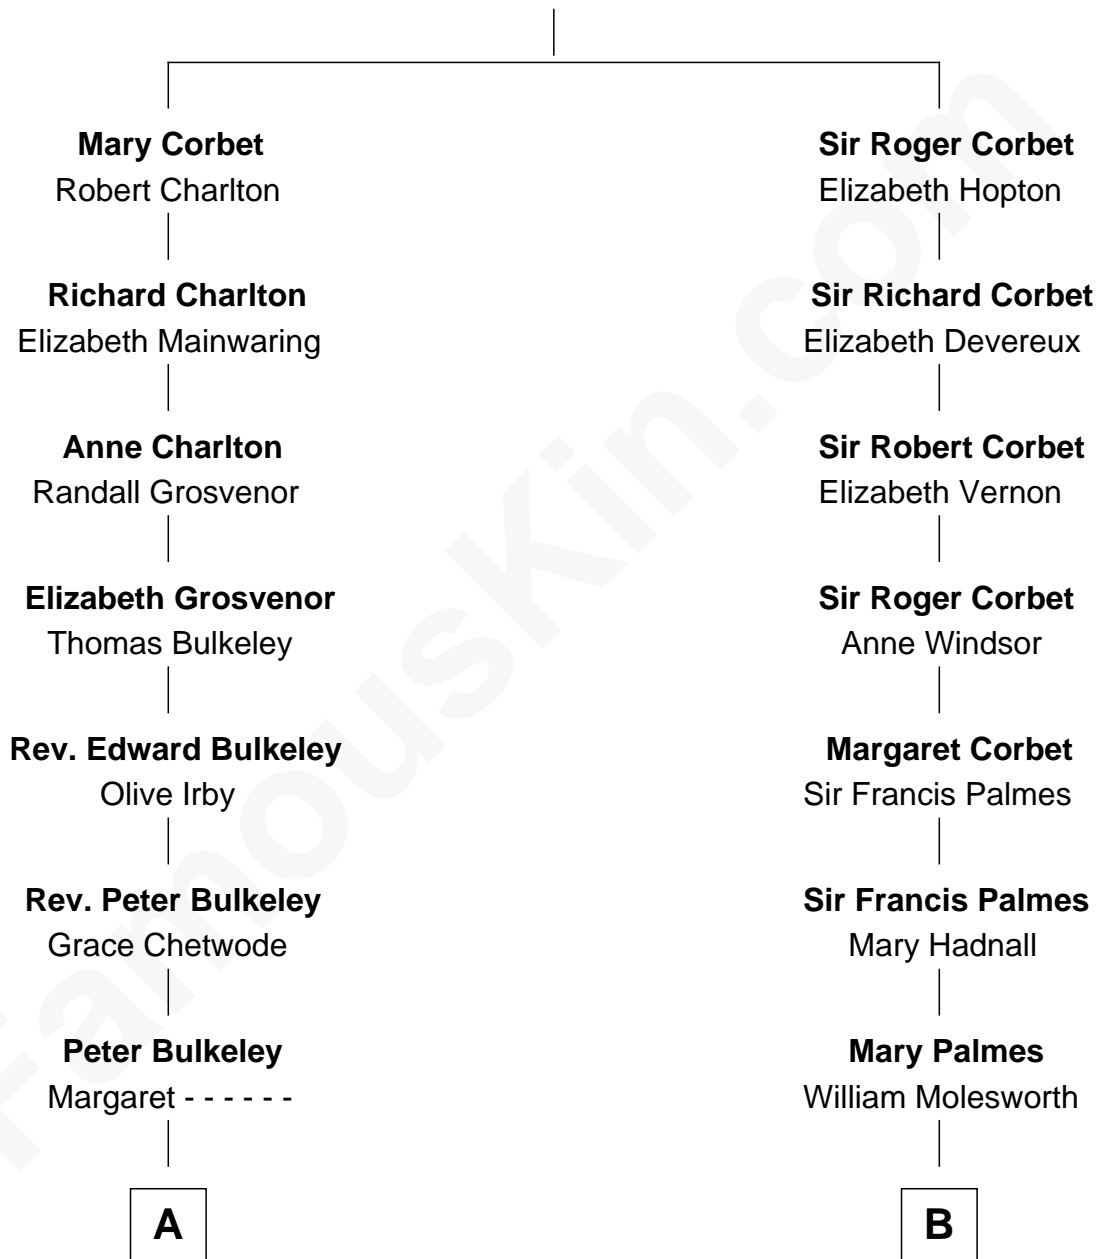

FamousKin.com
Relationship Chart of
Norman Rockwell
American Artist

14th cousin 4 times removed of
Prince Harry
Duke of Sussex

Sir Robert Corbet
 Margaret - - - - -

C

Princess Diana Frances Spencer
Charles III, King of the United Kingdom

Prince Harry
Duke of Sussex

FamousKin.com