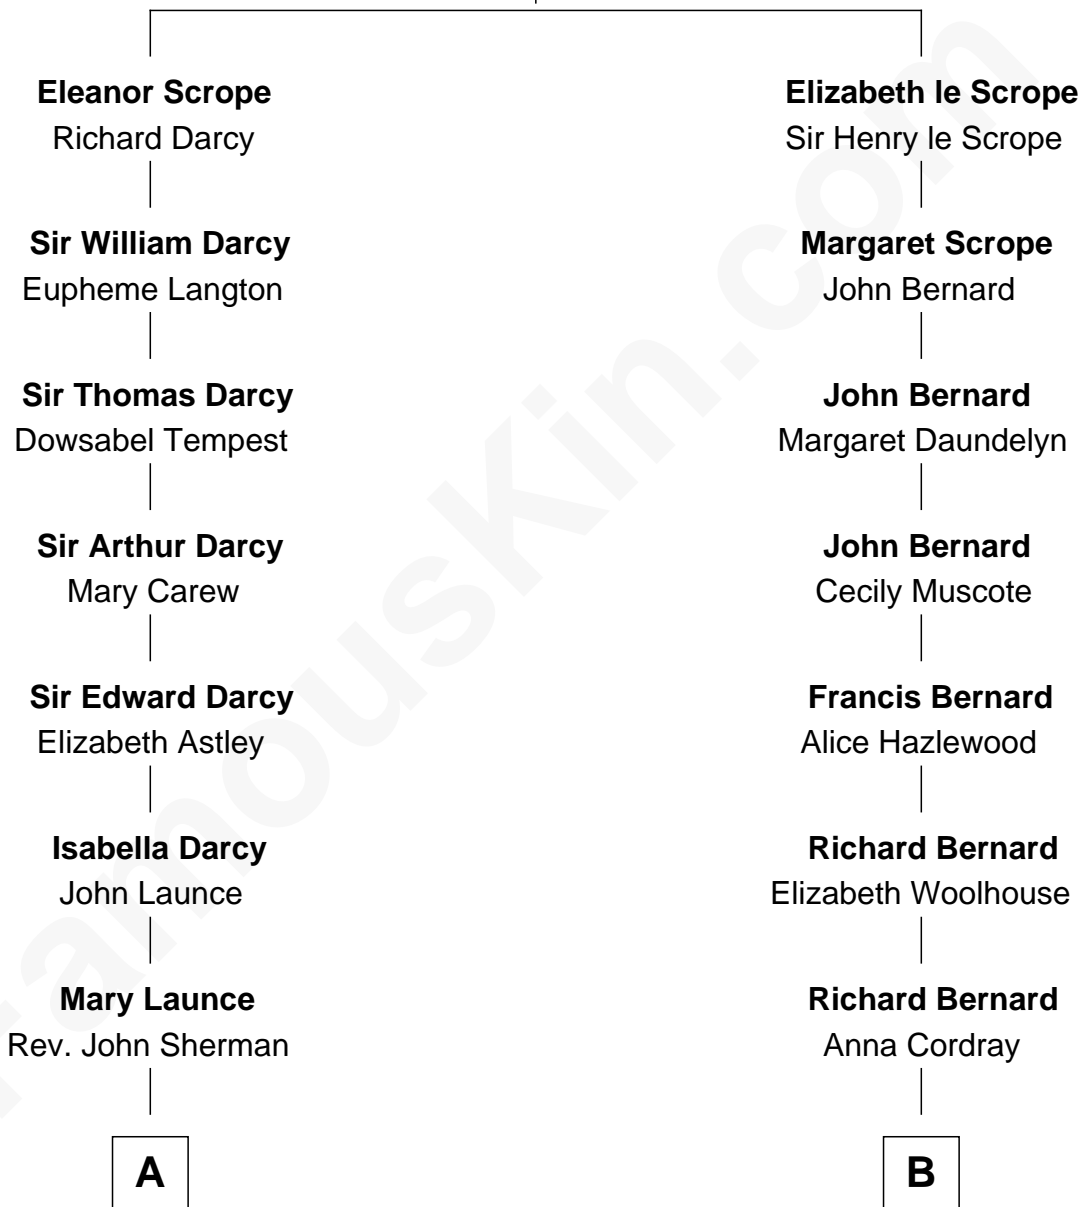

FamousKin.com
Relationship Chart of
Norman Rockwell
American Artist

15th cousin 4 times removed of
Prince Harry
Duke of Sussex

John le Scrope
 Elizabeth Chaworth

C

Elizabeth II, Queen of the United Kingdom

Prince Philip of Edinburgh

Charles III, King of the United Kingdom

Princess Diana Frances Spencer

Prince Harry

Duke of Sussex

FamousKin.com