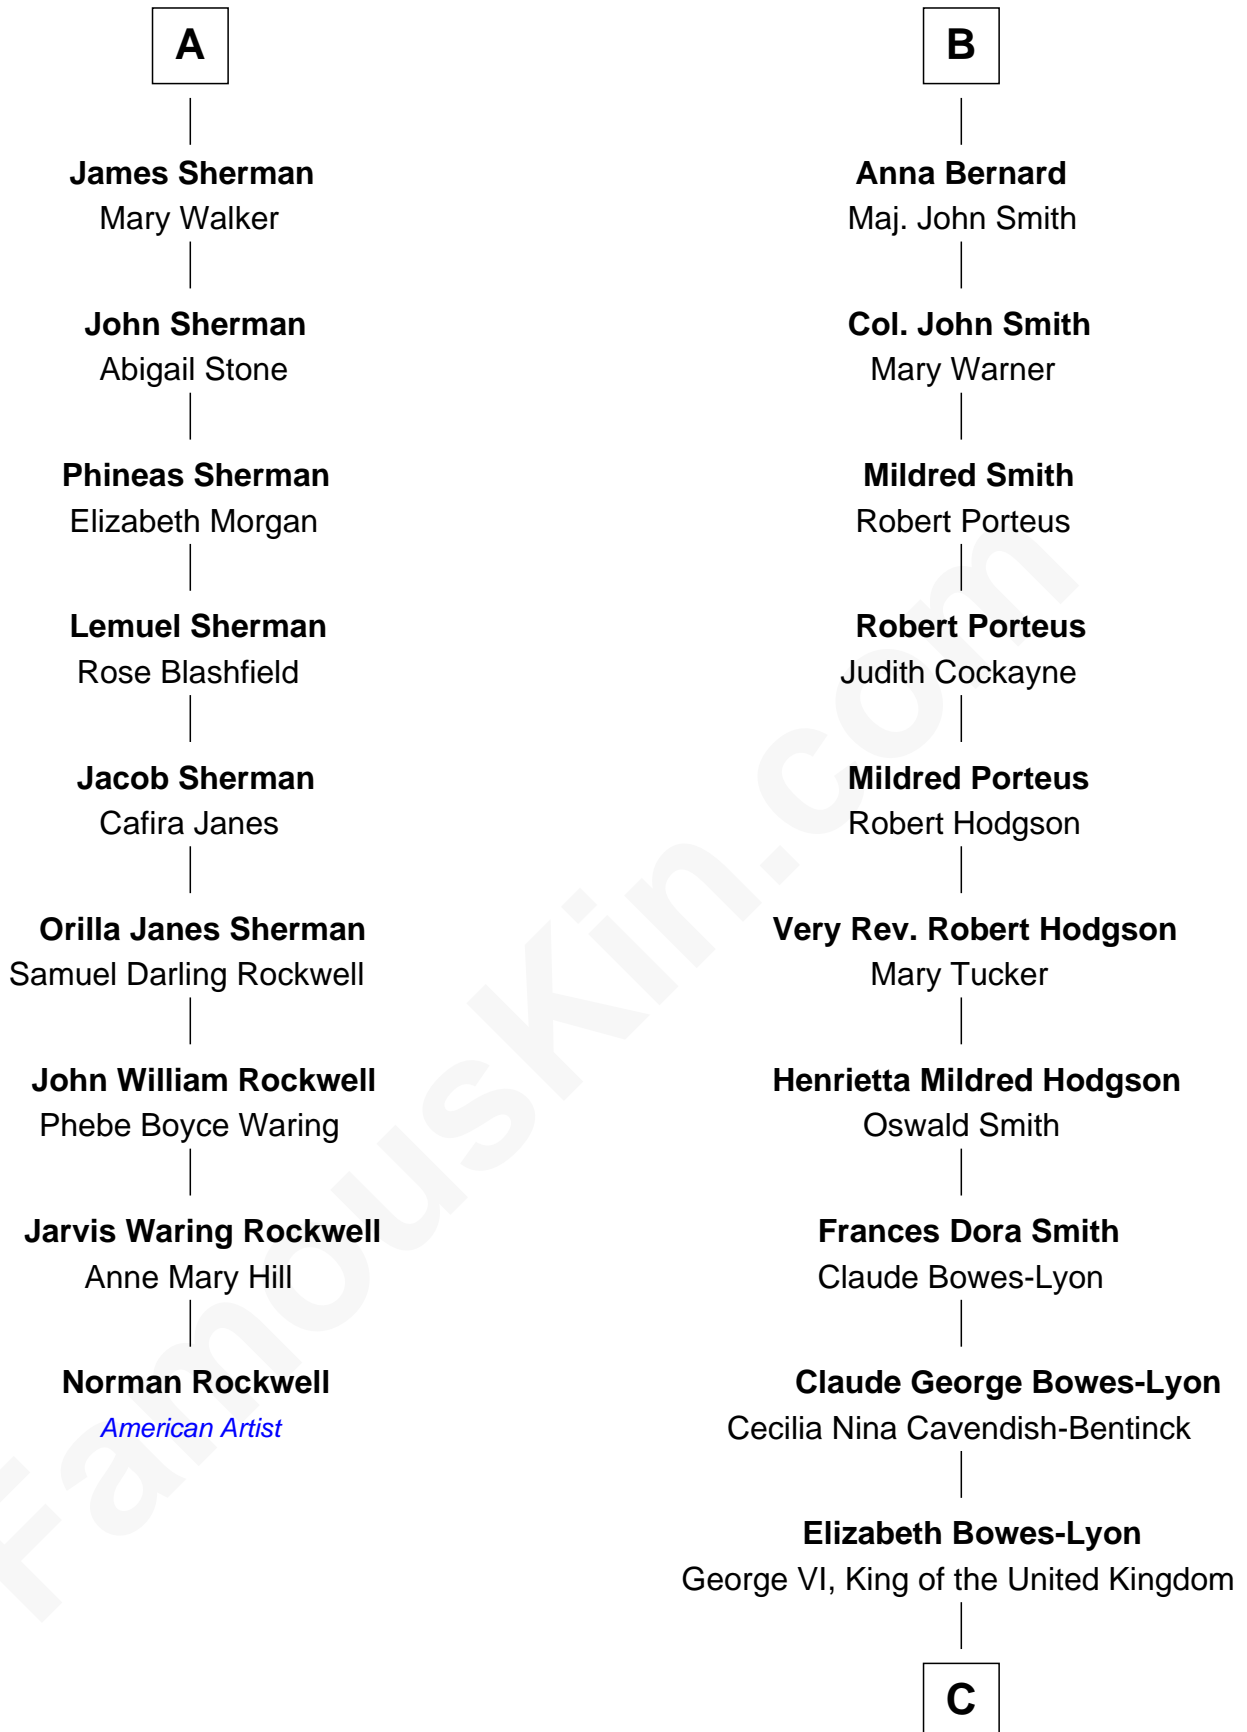

FamousKin.com
Relationship Chart of
Norman Rockwell
American Artist

15th cousin 4 times removed of
Prince Harry
Duke of Sussex

John le Scrope
 Elizabeth Chaworth

C

Elizabeth II, Queen of the United Kingdom

Prince Philip of Edinburgh

Charles III, King of the United Kingdom

Princess Diana Frances Spencer

Prince Harry

Duke of Sussex

FamousKin.com