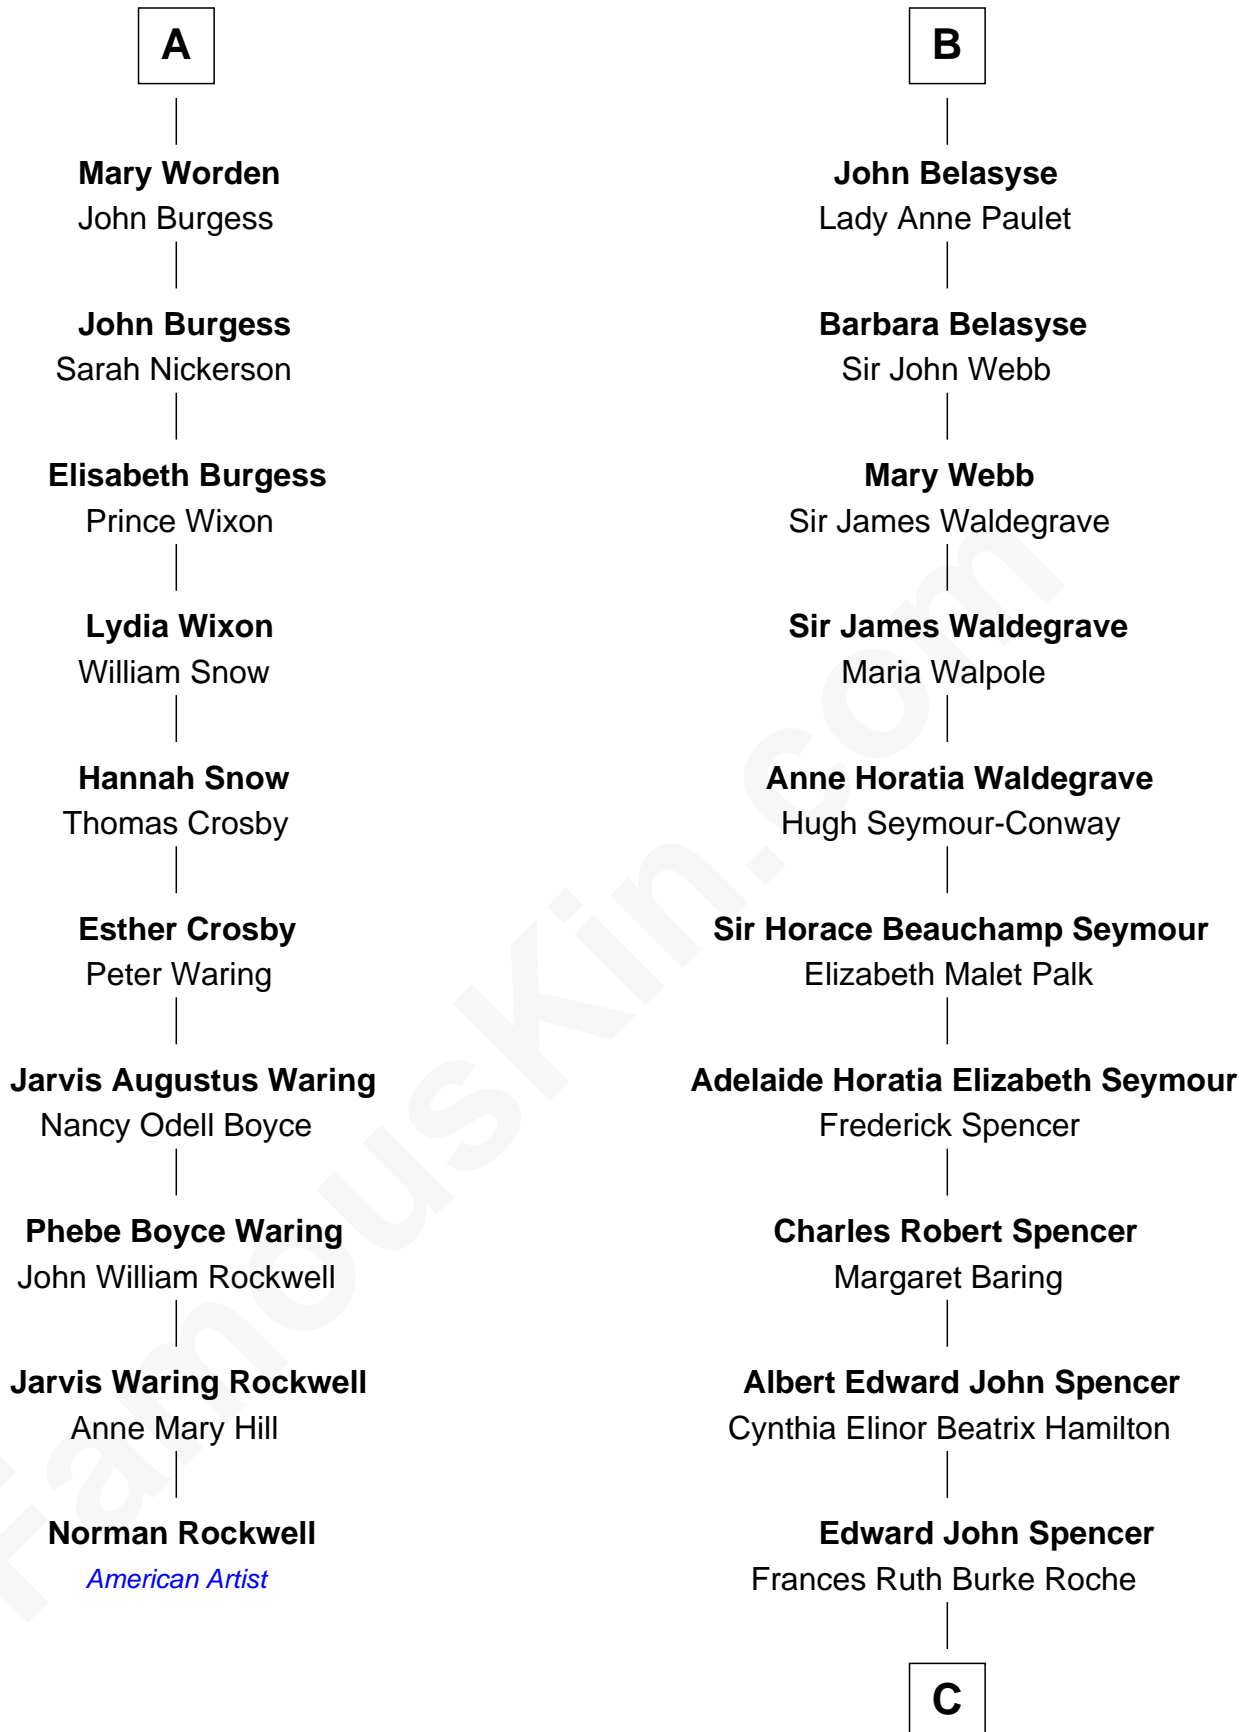

**FamousKin.com**  
**Relationship Chart of**  
**Norman Rockwell**  
*American Artist*

**16th cousin 2 times removed of**  
**Prince Harry**  
*Duke of Sussex*

**Richard Sherburne**  
 Alice Hamerton

**C**

**Princess Diana Frances Spencer**  
Charles III, King of the United Kingdom

**Prince Harry**  
*Duke of Sussex*

FamousKin.com