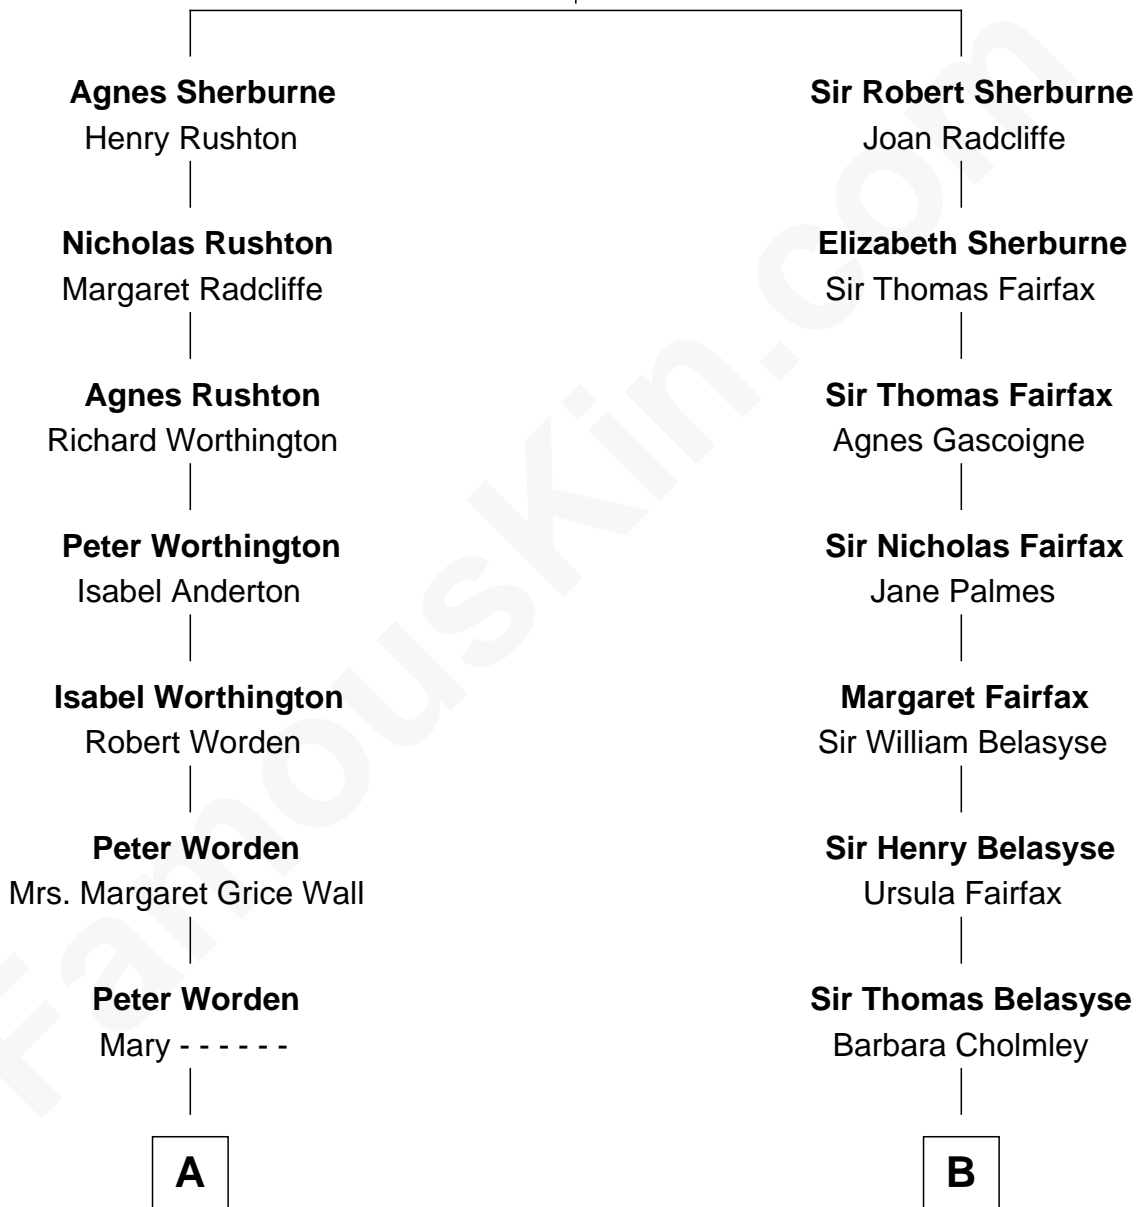

**FamousKin.com**  
**Relationship Chart of**  
**Norman Rockwell**  
*American Artist*

**16th cousin 2 times removed of**  
**Prince Harry**  
*Duke of Sussex*

**Richard Sherburne**  
 Alice Hamerton

**C**

**Princess Diana Frances Spencer**  
Charles III, King of the United Kingdom

**Prince Harry**  
*Duke of Sussex*

FamousKin.com