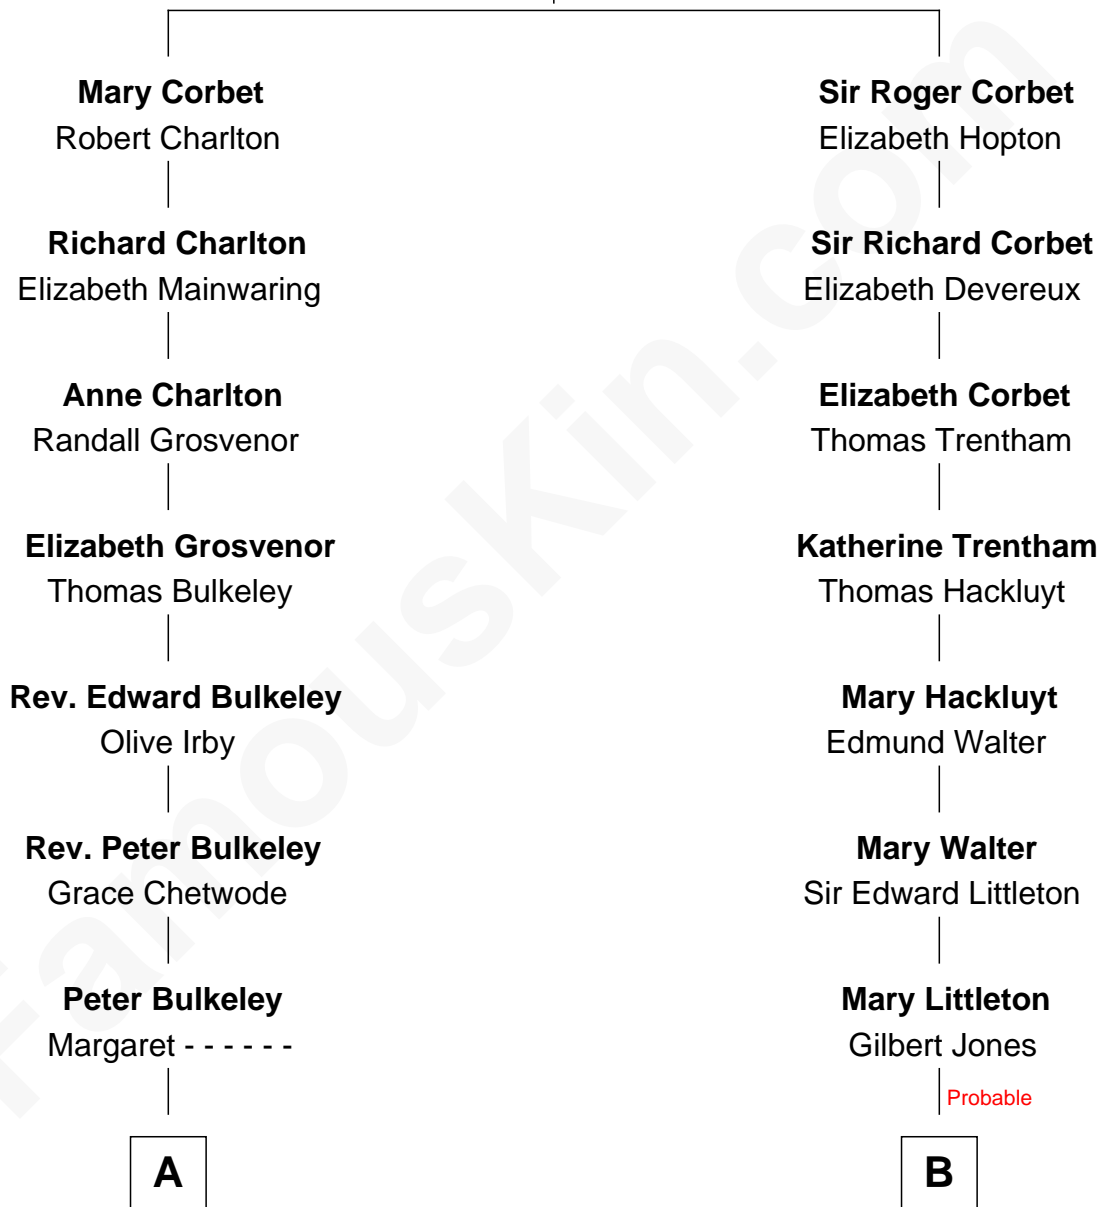

**FamousKin.com**  
**Relationship Chart of**  
**Norman Rockwell**  
*American Artist*

**14th cousin 4 times removed of**  
**Mary Chapin Carpenter**  
*Singer and Songwriter*

**Sir Robert Corbet**  
 Margaret - - - - -

**C**

**Chapin Carpenter**  
Mary Bowie Robertson

**Mary Chapin Carpenter**  
*Singer and Songwriter*

FamousKin.com