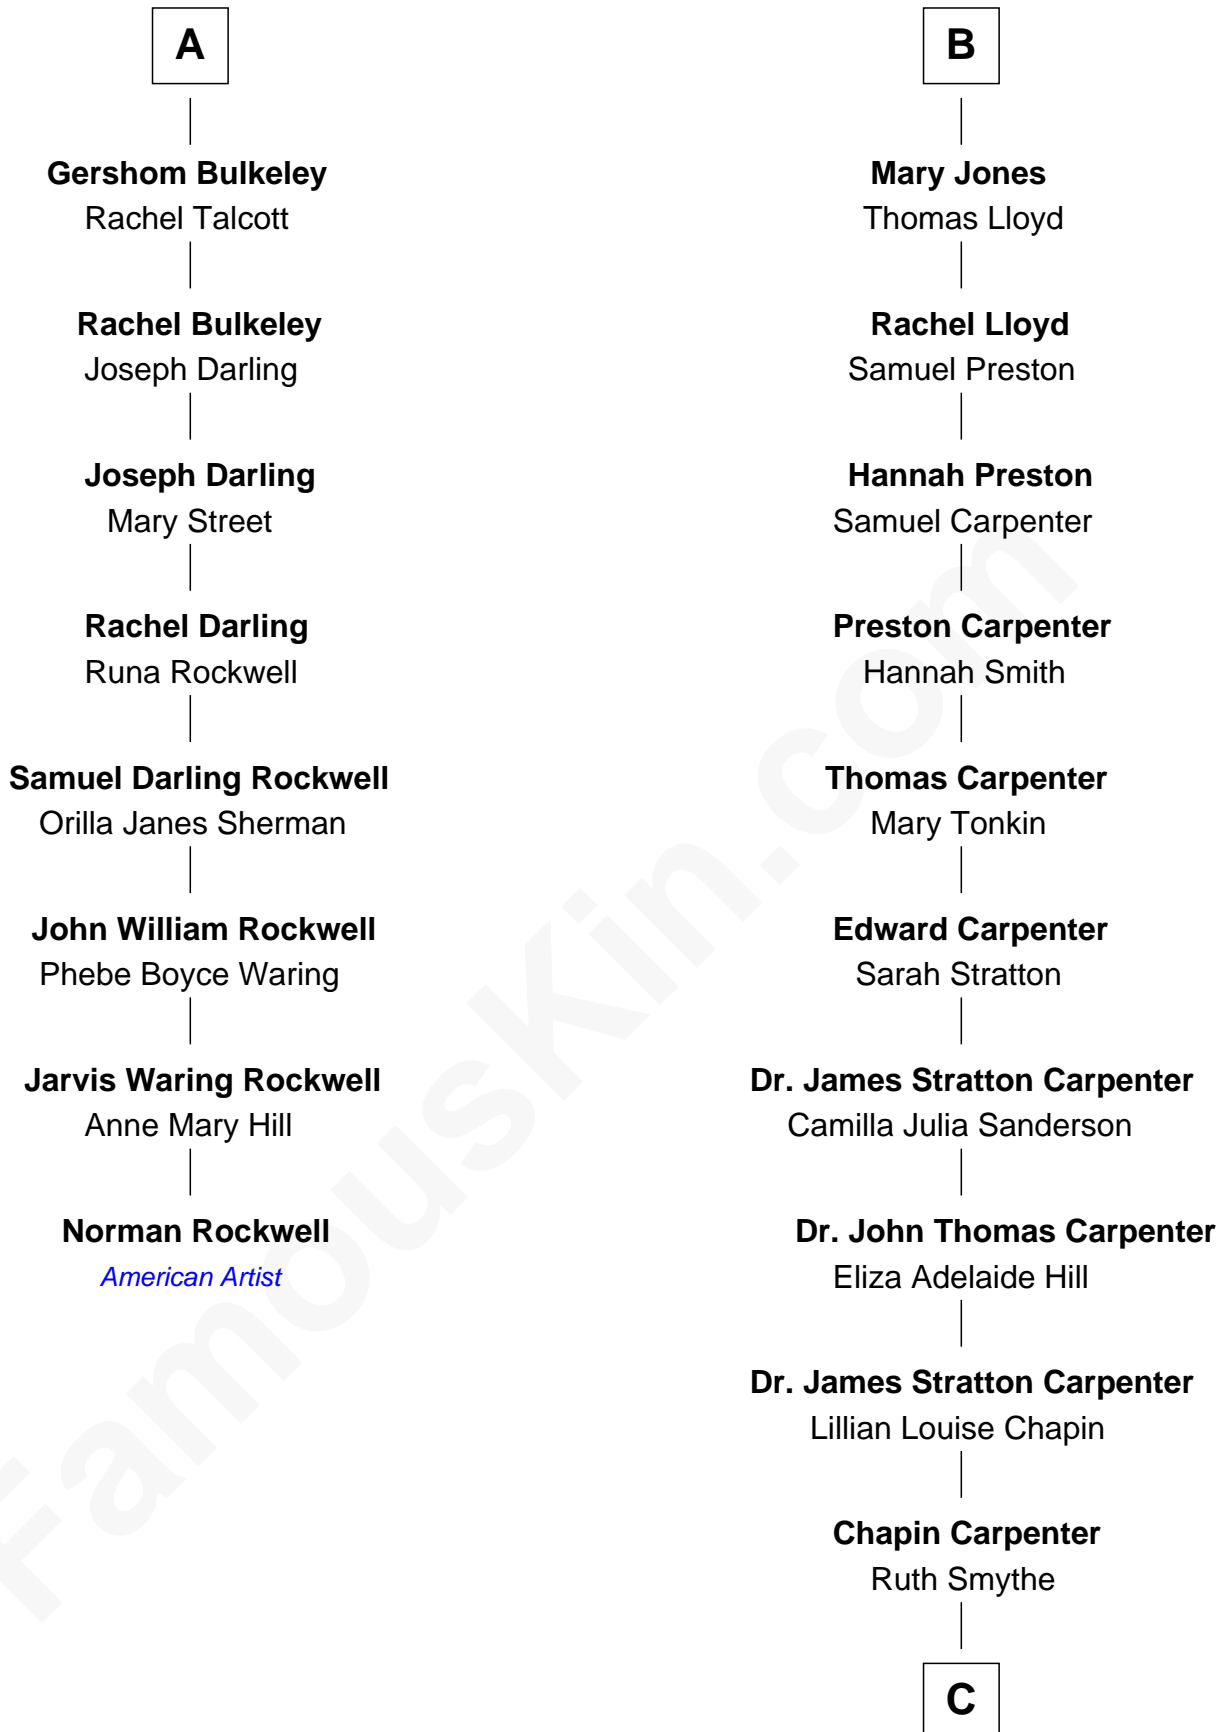

**FamousKin.com**  
**Relationship Chart of**  
**Norman Rockwell**  
*American Artist*

**14th cousin 4 times removed of**  
**Mary Chapin Carpenter**  
*Singer and Songwriter*

**Sir Robert Corbet**  
 Margaret - - - - -

**C**

**Chapin Carpenter**  
Mary Bowie Robertson

**Mary Chapin Carpenter**  
*Singer and Songwriter*

FamousKin.com