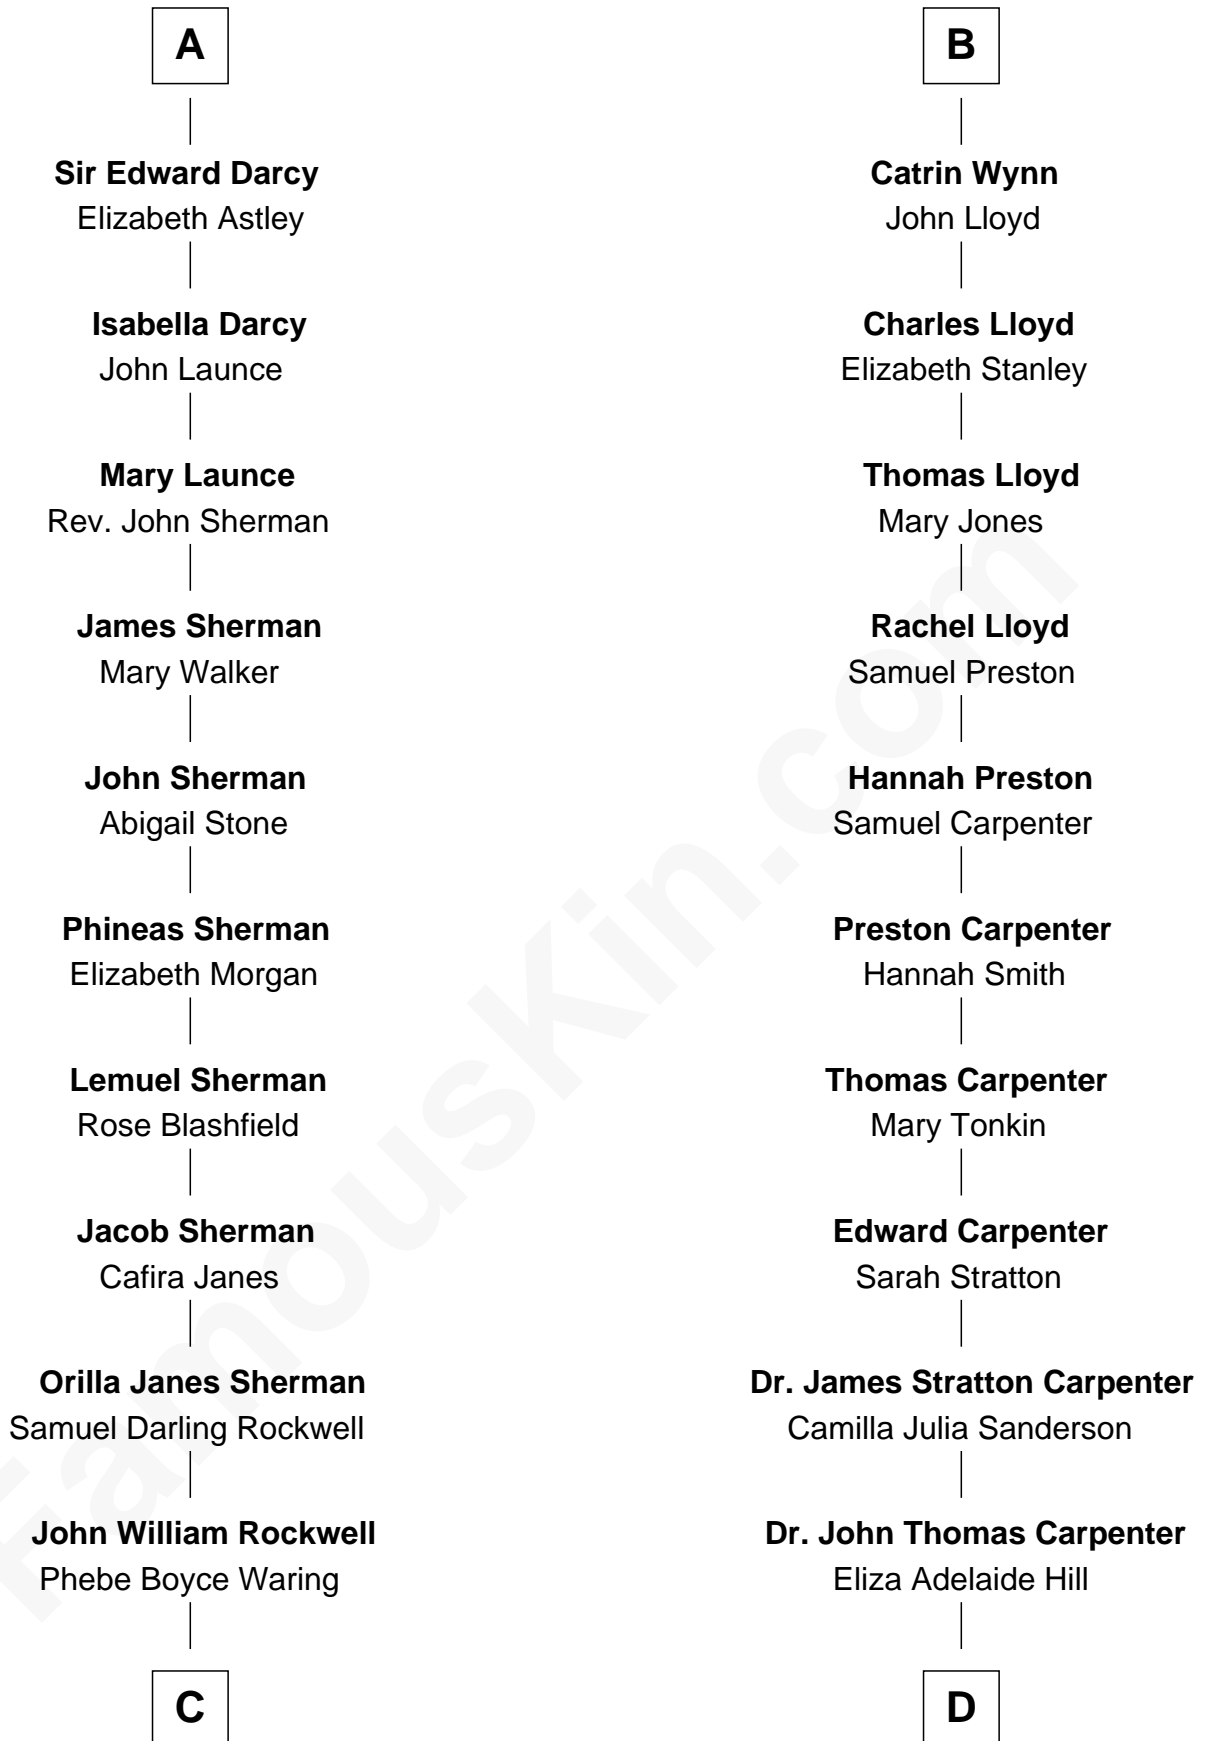

FamousKin.com
Relationship Chart of
Norman Rockwell
American Artist

18th cousin 2 times removed of
Mary Chapin Carpenter
Singer and Songwriter

C

Jarvis Waring Rockwell

Anne Mary Hill

Norman Rockwell

American Artist