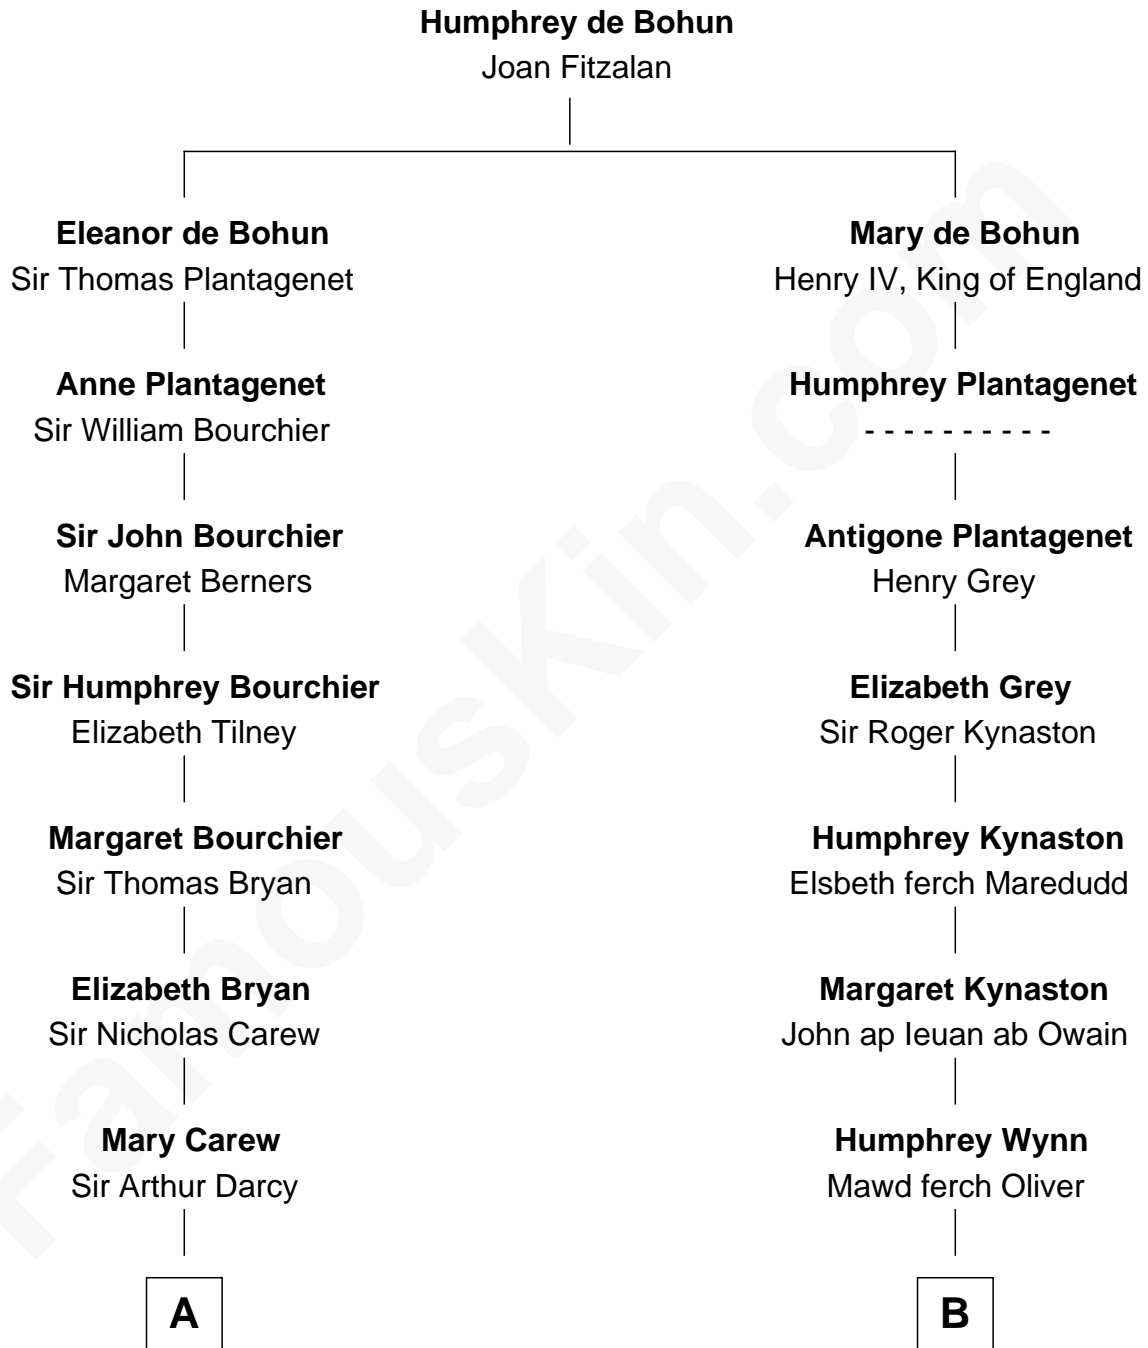

FamousKin.com
Relationship Chart of
Norman Rockwell
American Artist

18th cousin 2 times removed of
Mary Chapin Carpenter
Singer and Songwriter

C

Jarvis Waring Rockwell

Anne Mary Hill

Norman Rockwell

American Artist

D

Dr. James Stratton Carpenter

Lillian Louise Chapin

Chapin Carpenter

Ruth Smythe

Chapin Carpenter

Mary Bowie Robertson

Mary Chapin Carpenter