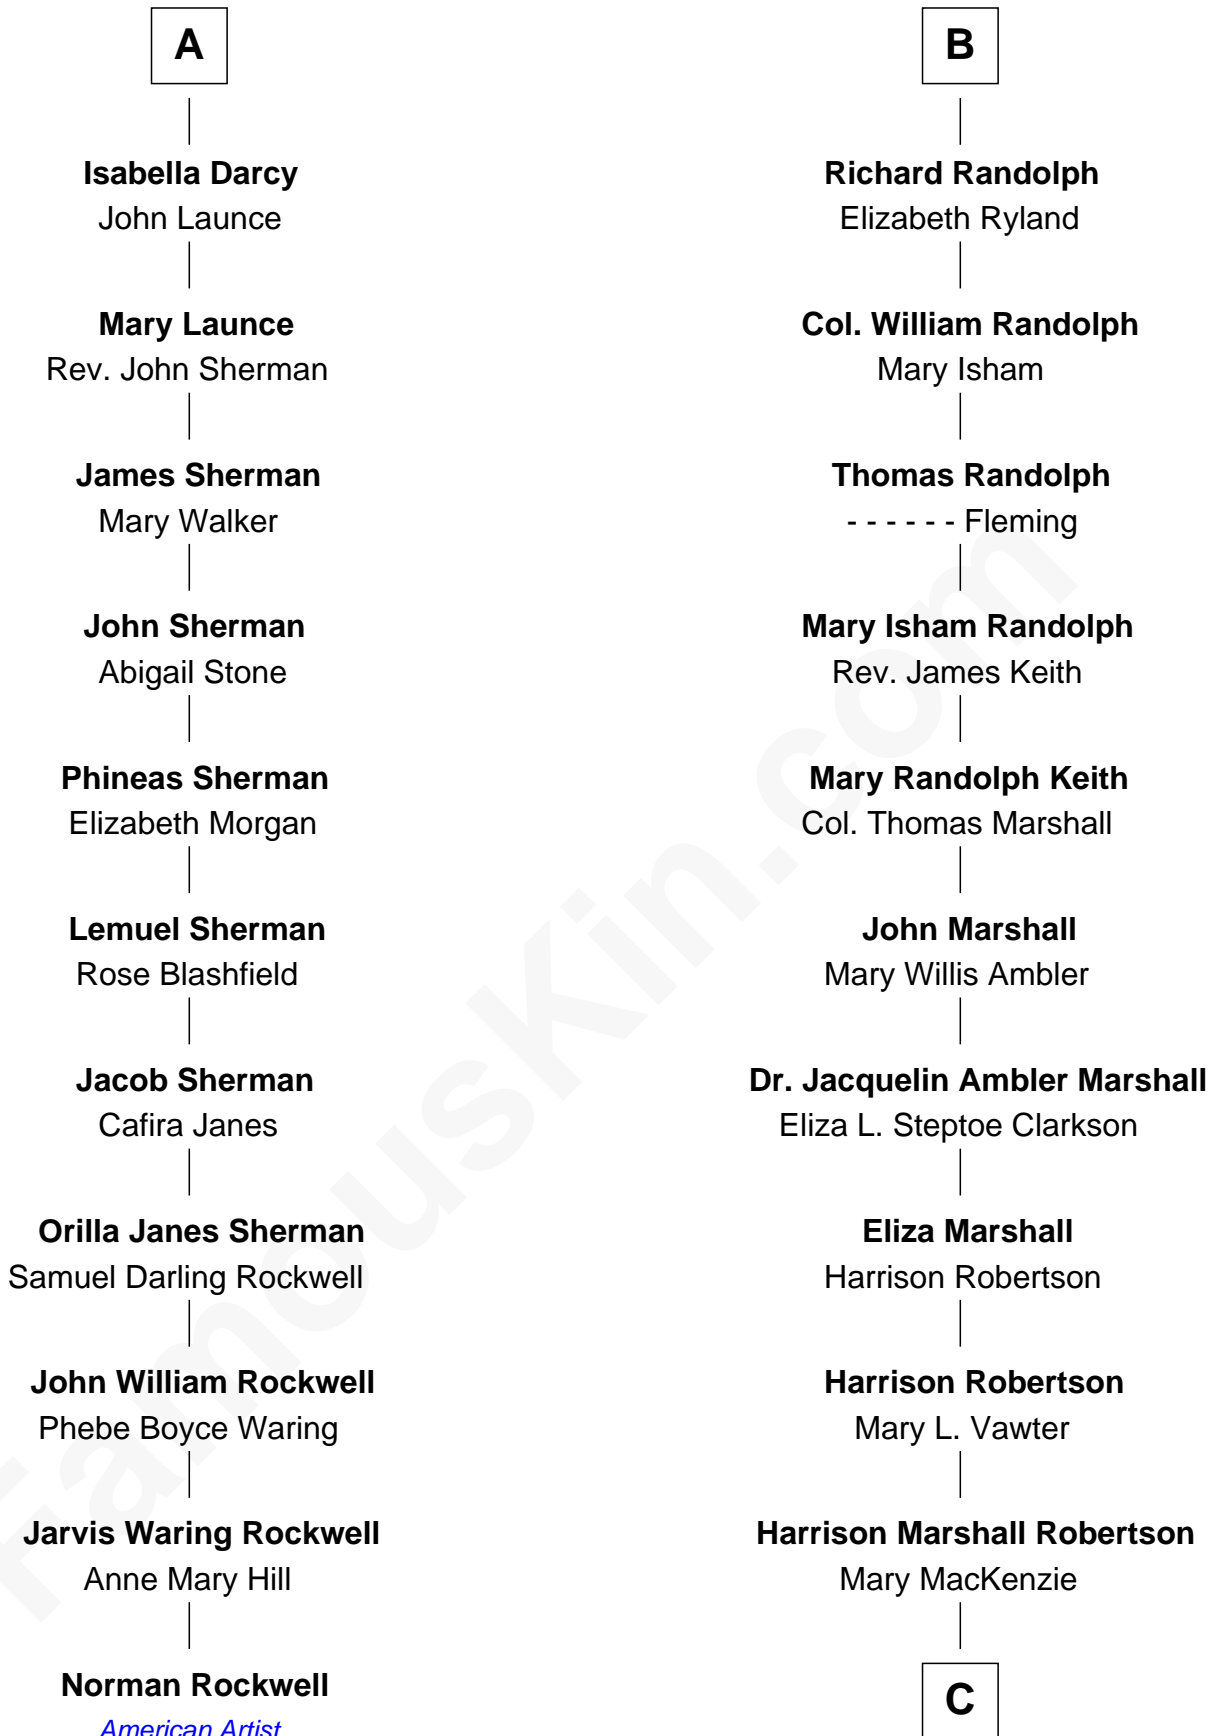

FamousKin.com
Relationship Chart of
Norman Rockwell
American Artist

17th cousin 1 time removed of
Mary Chapin Carpenter
Singer and Songwriter

C

Mary Bowie Robertson
Chapin Carpenter

Mary Chapin Carpenter
Singer and Songwriter

FamousKin.com