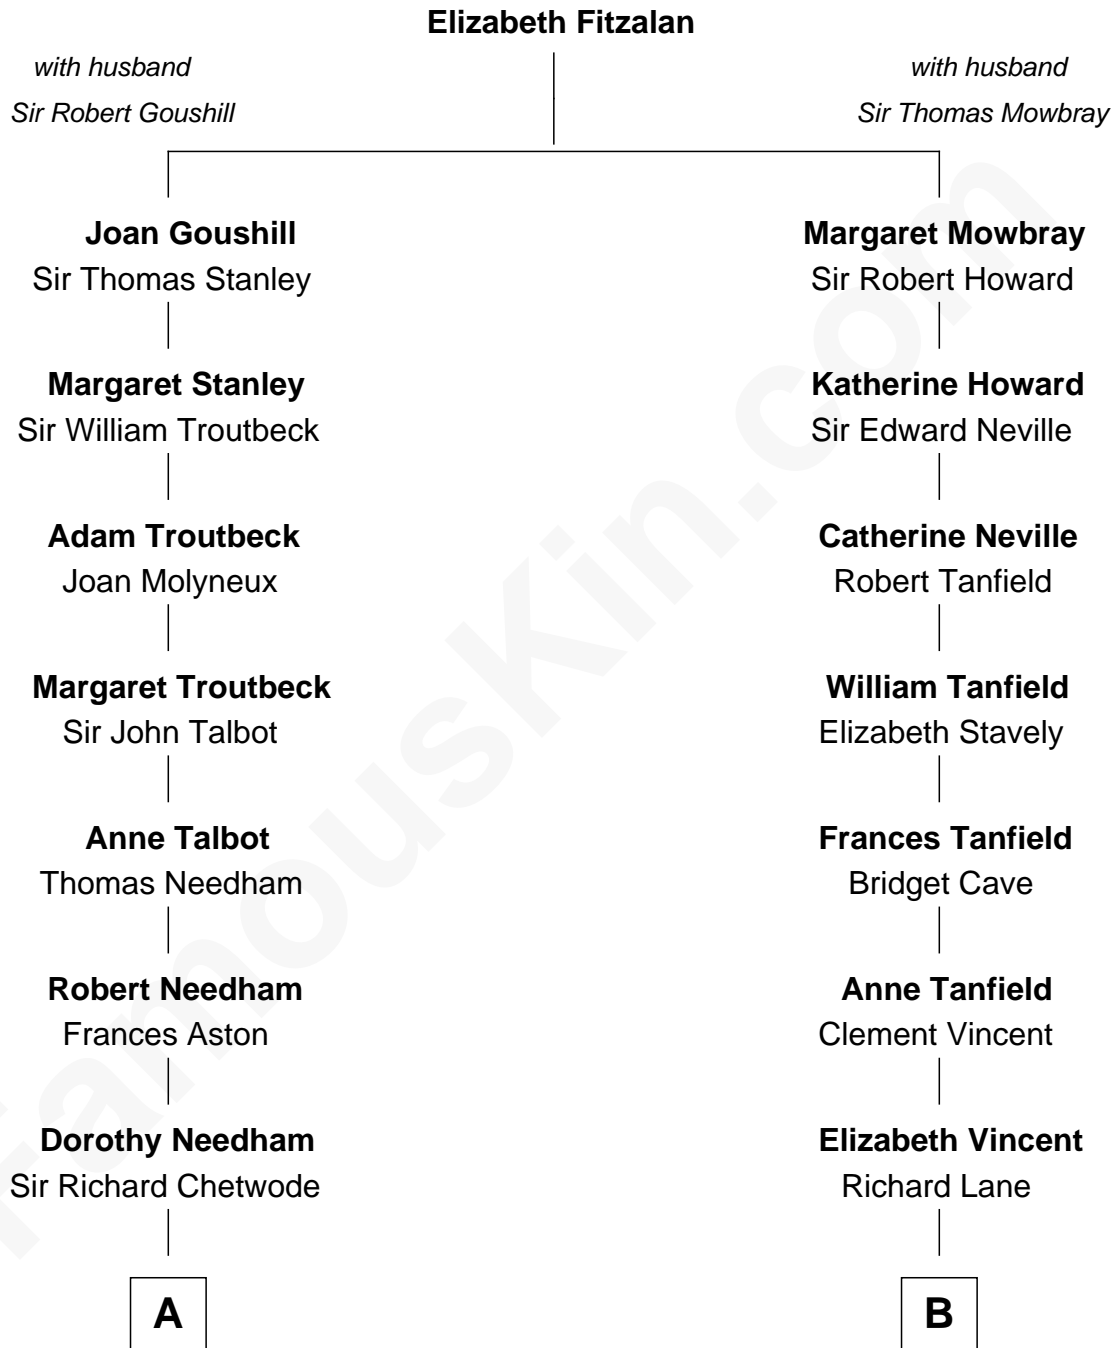

FamousKin.com
Relationship Chart of
Norman Rockwell
American Artist

16th cousin 3 times removed of
Mary Chapin Carpenter
Singer and Songwriter

C

Harrison Marshall Robertson

Mary MacKenzie

Mary Bowie Robertson