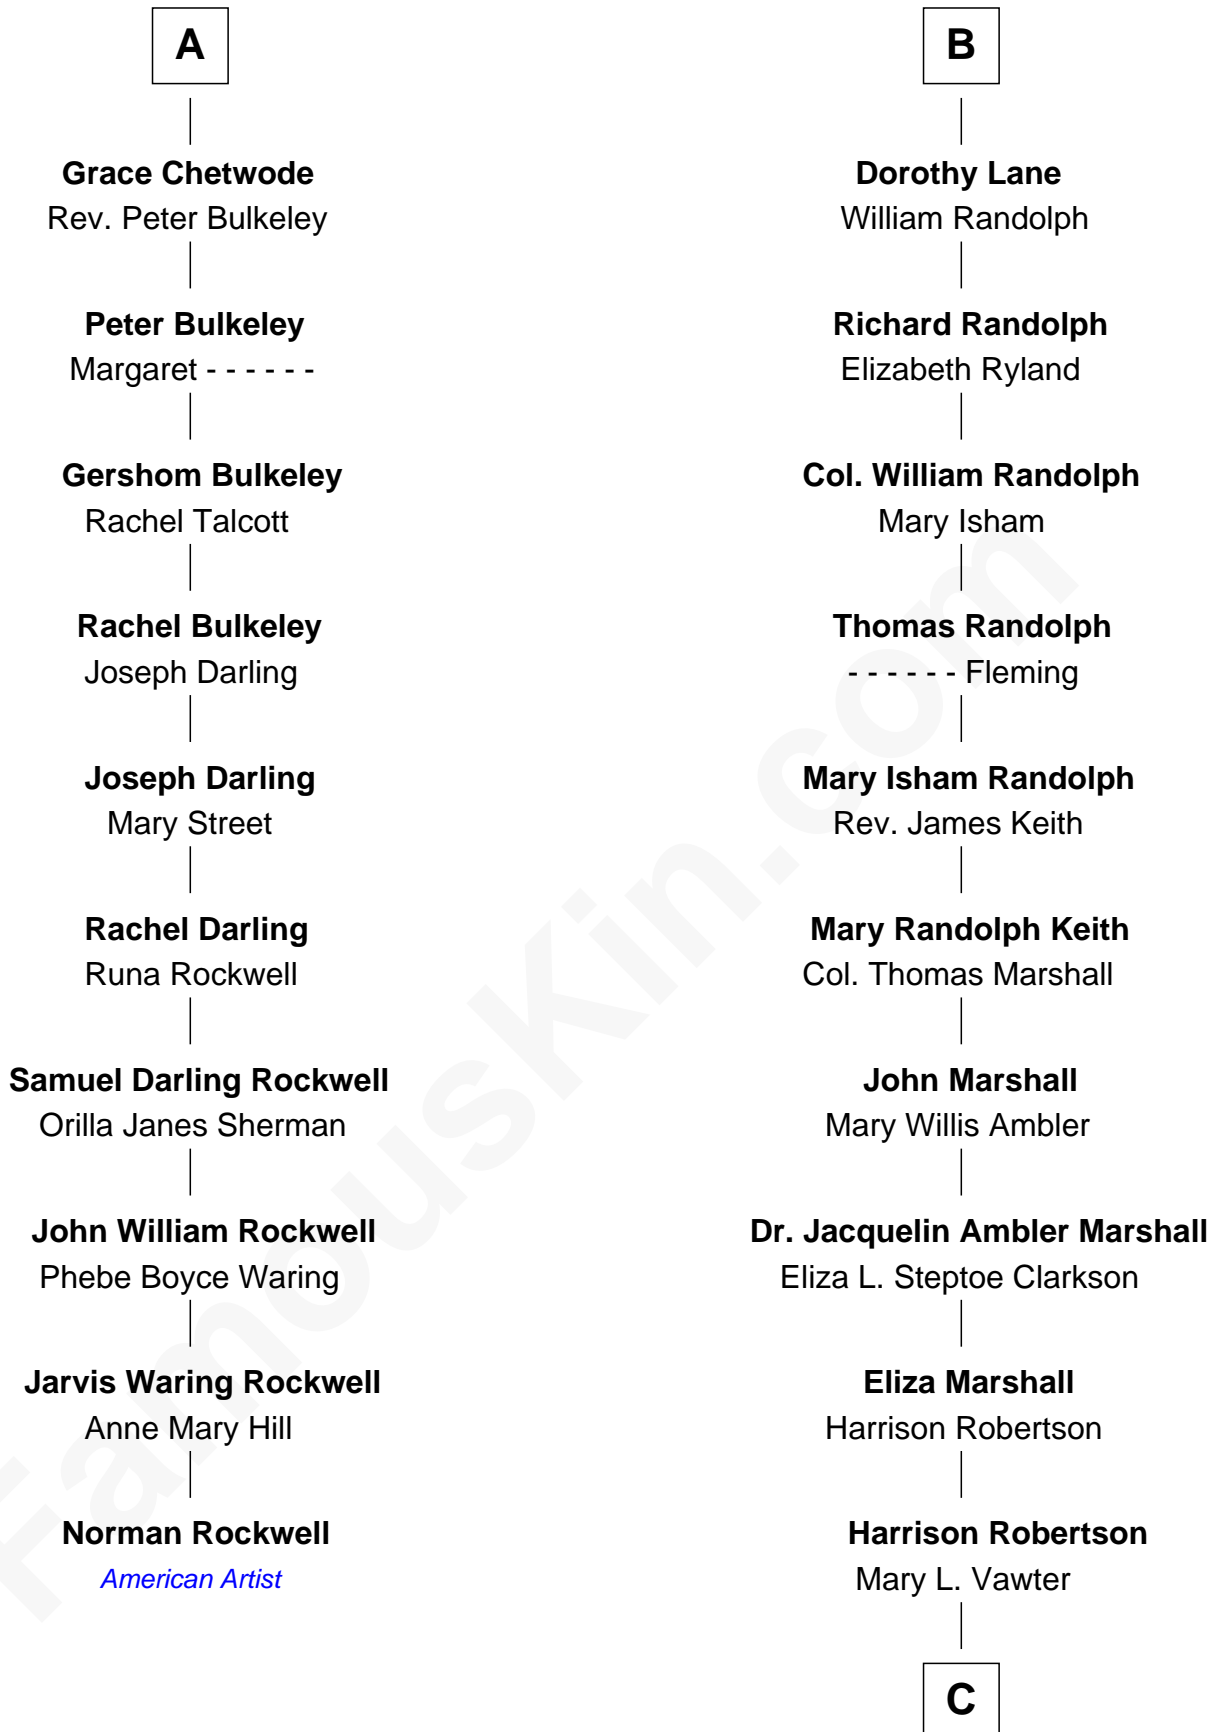

FamousKin.com
Relationship Chart of
Norman Rockwell
American Artist

16th cousin 3 times removed of
Mary Chapin Carpenter
Singer and Songwriter

C

Harrison Marshall Robertson

Mary MacKenzie

Mary Bowie Robertson