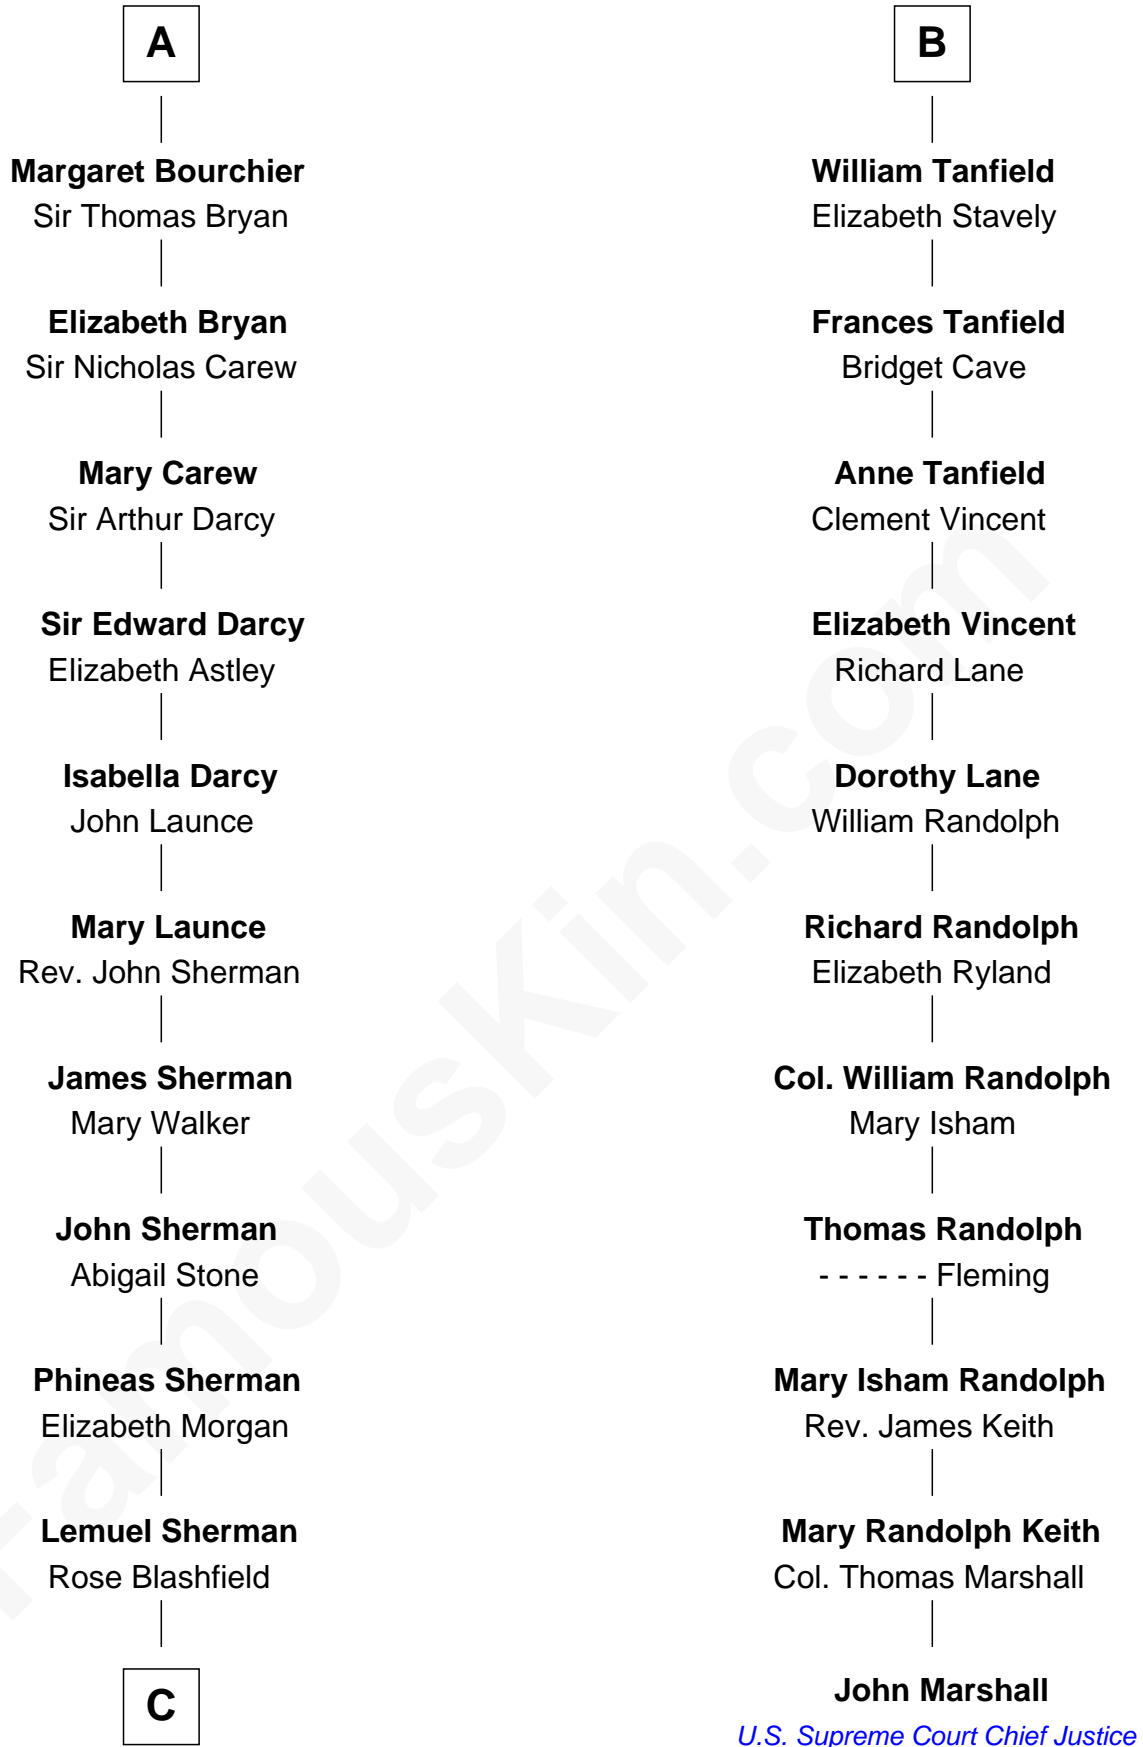

FamousKin.com
Relationship Chart of
Norman Rockwell
American Artist

17th cousin 4 times removed of

John Marshall
4th Chief Justice of the U.S. Supreme Court

C

—
Jacob Sherman

Cafira Janes

—
Orilla Janes Sherman
Samuel Darling Rockwell

—
John William Rockwell
Phebe Boyce Waring

—
Jarvis Waring Rockwell
Anne Mary Hill

—
Norman Rockwell
American Artist

FamousKin.com