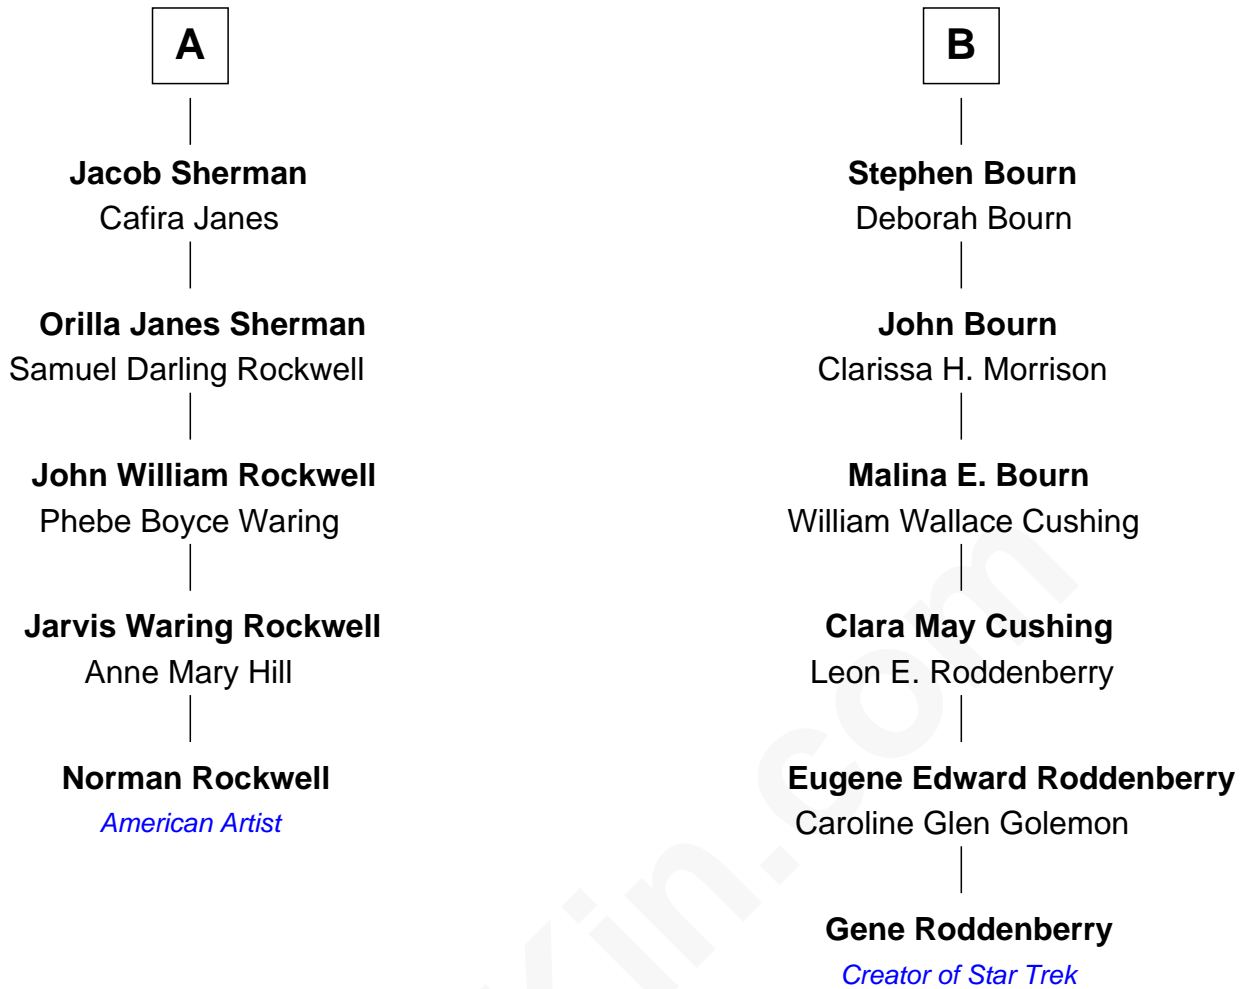

FamousKin.com
Relationship Chart of
Norman Rockwell
American Artist

11th cousin 1 time removed of
Gene Roddenberry
Creator of Star Trek

Henry Sherman
 Agnes - - - - -

Edmund Sherman
 Anne Pellett

Henry Sherman
 Susan Lawrence

Edmund Sherman
 Grace Makin

Samuel Sherman
 Philippa Ward

Rev. John Sherman
 Mary Launce

Philip Sherman
 Sarah Odding

James Sherman
 Mary Walker

Samuel Sherman
 Martha Tripp

John Sherman
 Abigail Stone

Sarah Sherman
 Samuel Chase

Phineas Sherman
 Elizabeth Morgan

Elisha Chase
 Elizabeth Wheaton

Lemuel Sherman
 Rose Blashfield

Charity Chase
 Stephen Bourn

A

B

Gene Roddenberry photo by [NASA on the Commons](#)