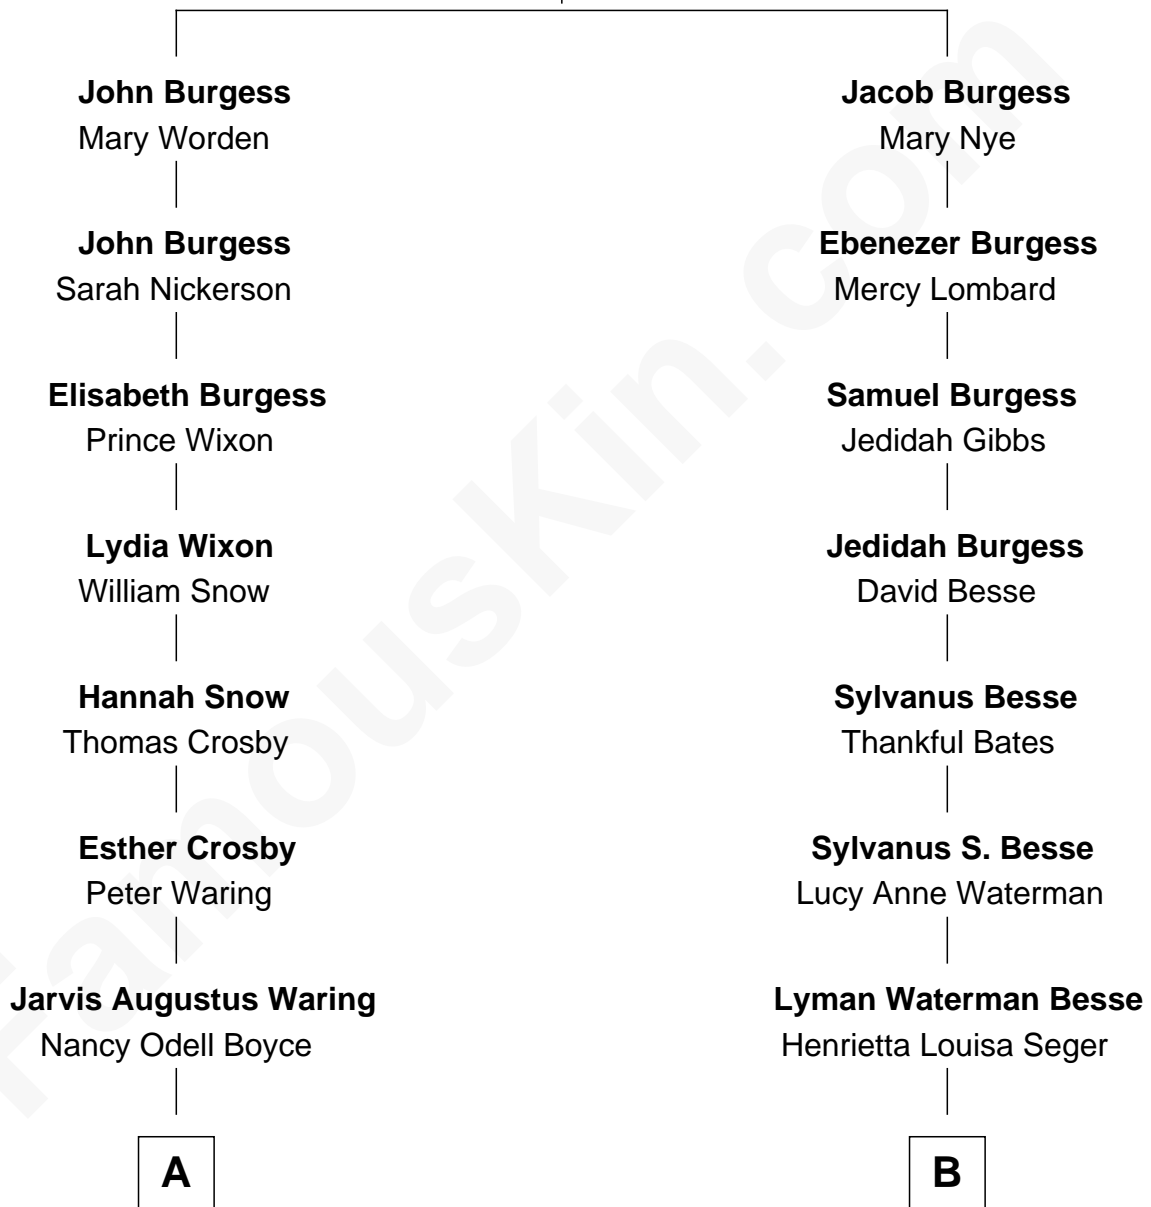

FamousKin.com
Relationship Chart of
Norman Rockwell
American Artist

9th cousin 1 time removed of

Jordana Brewster
TV and Movie Actress

Thomas Burgess
 Dorothy - - - - -

A

Phebe Boyce Waring
John William Rockwell

Jarvis Waring Rockwell
Anne Mary Hill

Norman Rockwell
American Artist

B

Florence Foster Besse
Kingman Brewster

Kingman Brewster
Mary Louise Phillips

Alden Brewster
Maria João Leão de Sousa

Jordana Brewster
TV and Movie Actress