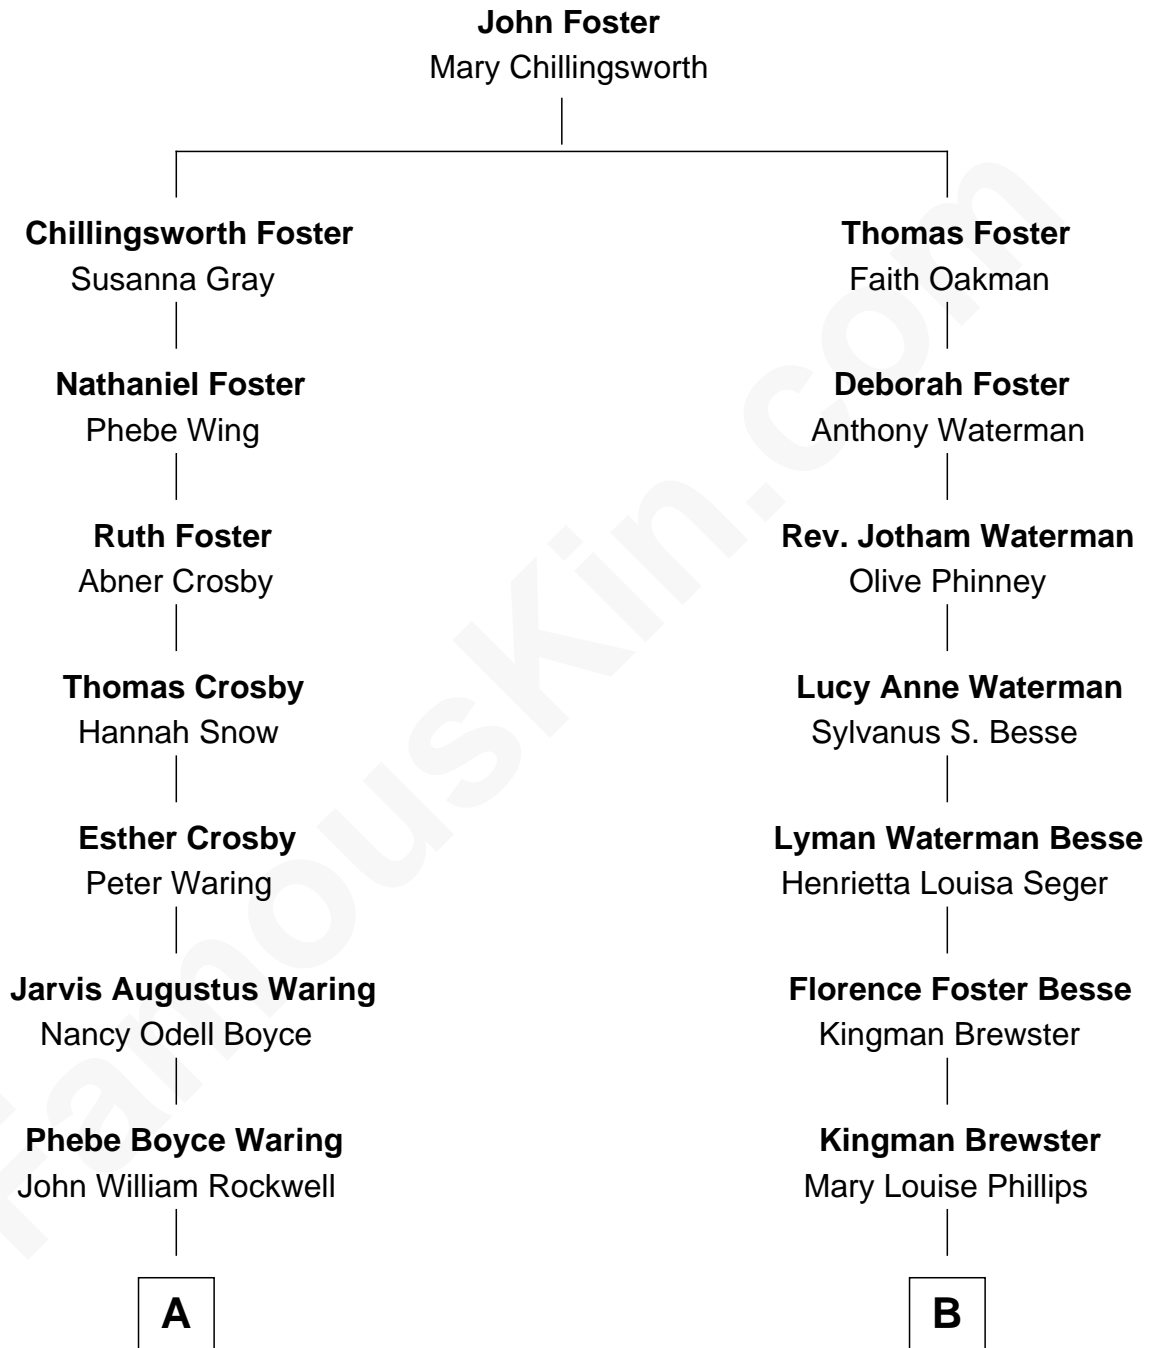

# FamousKin.com Relationship Chart of

**Norman Rockwell**

*American Artist*

8th cousin of

**Jordana Brewster**

*TV and Movie Actress*

FamousKin.com