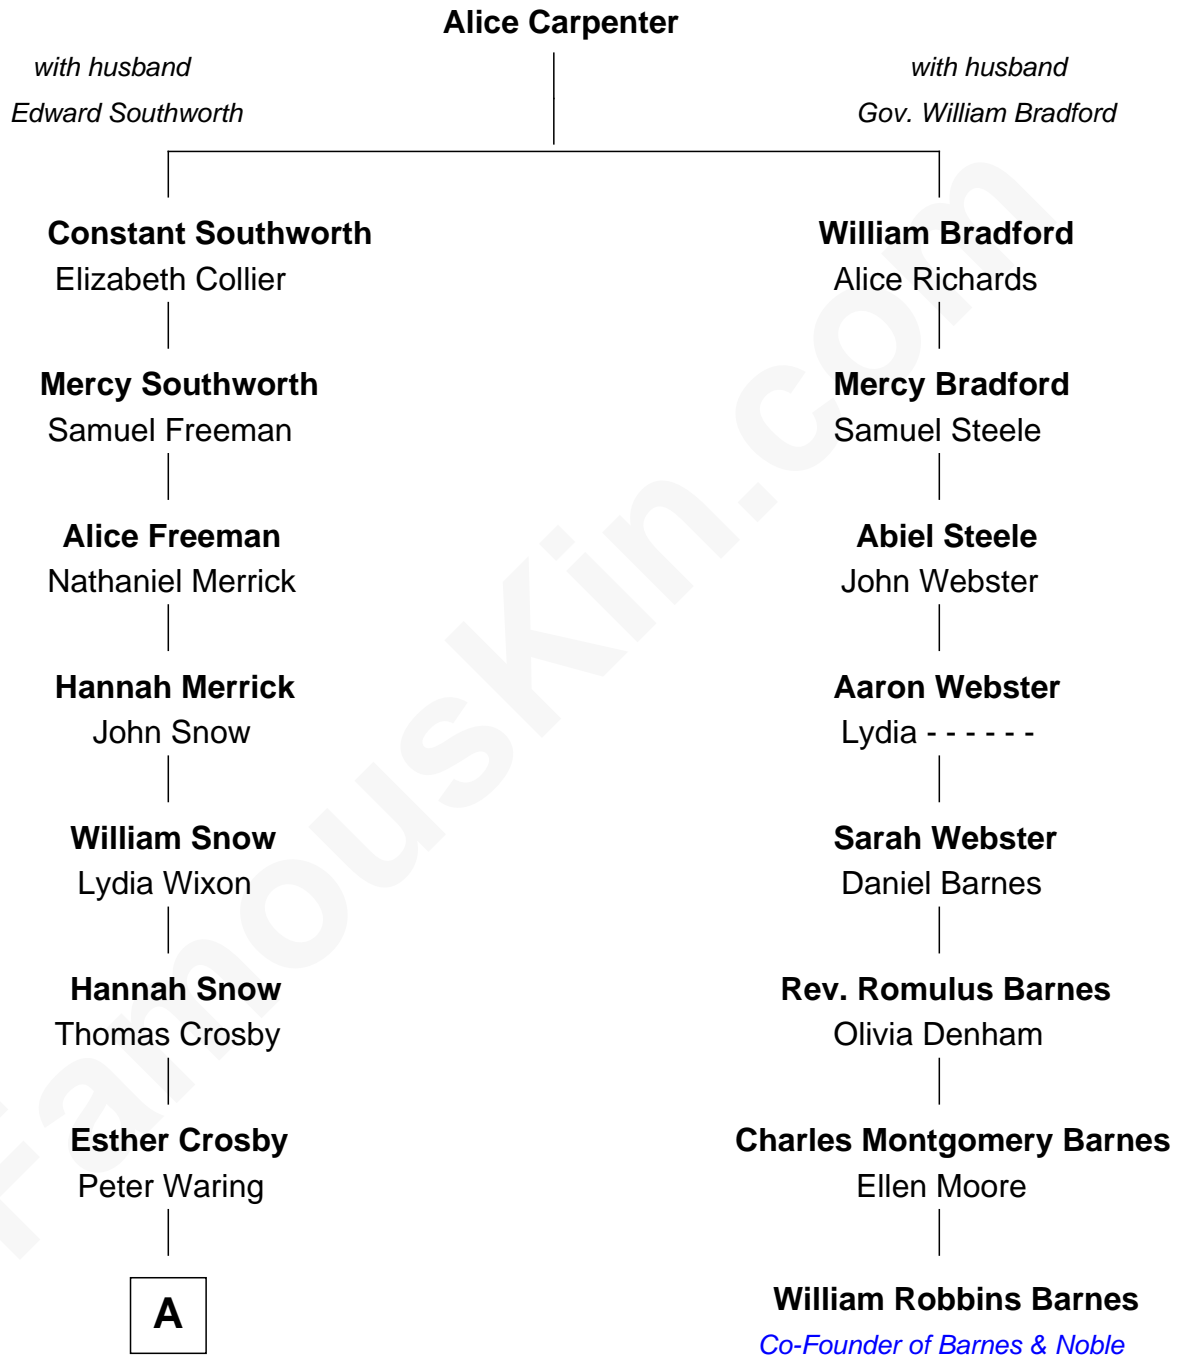

FamousKin.com
Relationship Chart of
Norman Rockwell
American Artist

7th cousin 3 times removed of
William Robbins Barnes
Co-Founder of Barnes & Noble

A

—
Jarvis Augustus Waring

Nancy Odell Boyce

—
Phebe Boyce Waring

John William Rockwell

—
Jarvis Waring Rockwell

Anne Mary Hill

—
Norman Rockwell

American Artist

FamousKin.com