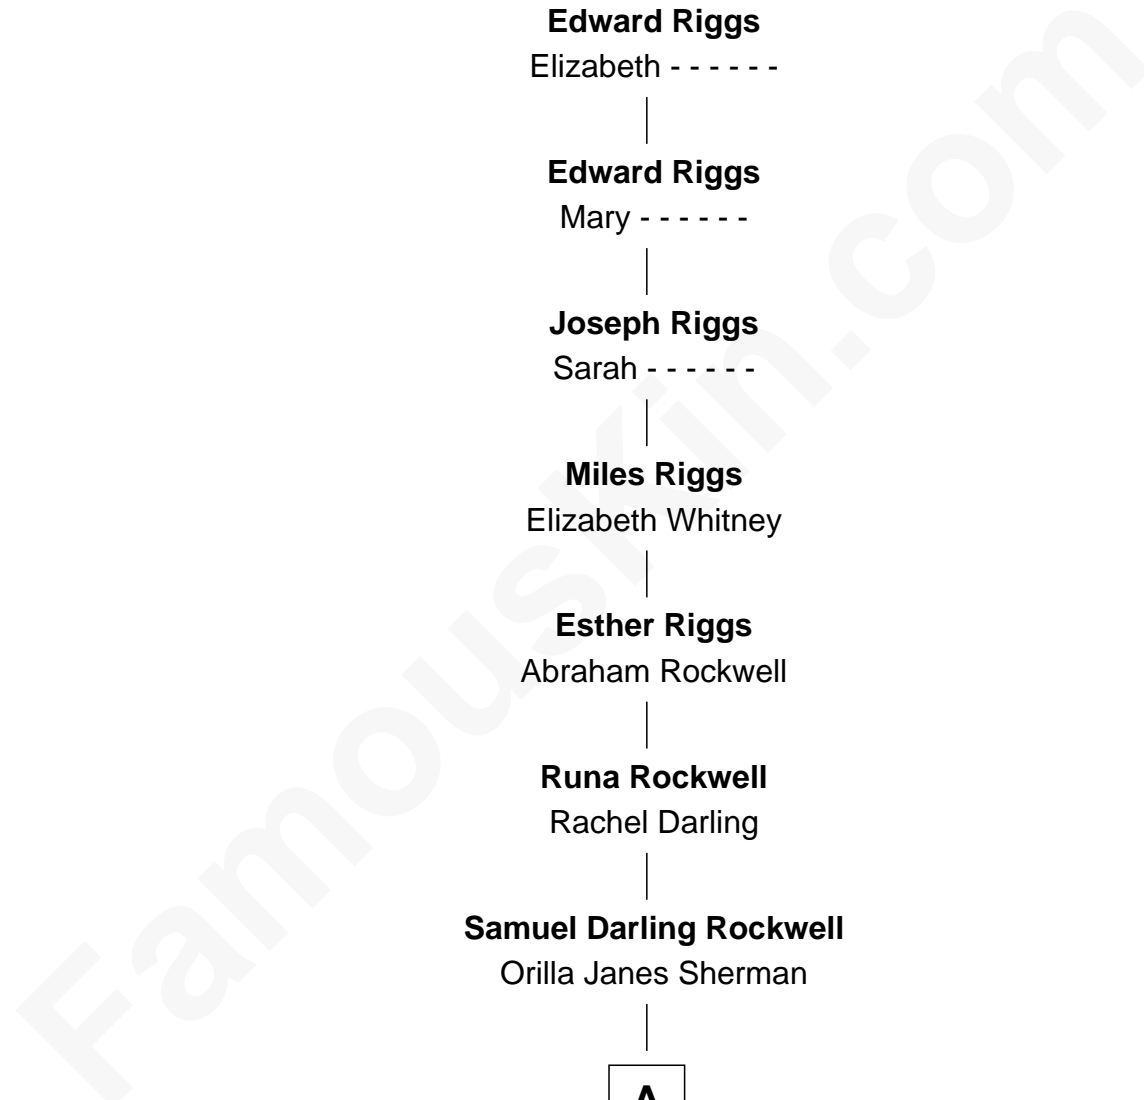

# FamousKin.com Relationship Chart of

**Norman Rockwell**

*American Artist*

8th Great-grandson of

**Edward Riggs**

*(c1593 - 1671/2) Great Migration Immigrant 1633*

**Edward Riggs**

Elizabeth Holmes

**Edward Riggs**

Elizabeth - - - - -

**Edward Riggs**

Mary - - - - -

**Joseph Riggs**

Sarah - - - - -

**Miles Riggs**

Elizabeth Whitney

**Esther Riggs**

Abraham Rockwell

**Runa Rockwell**

Rachel Darling

**Samuel Darling Rockwell**

Orilla Janes Sherman

**A**

**A**

|  
**John William Rockwell**

Phebe Boyce Waring

|  
**Jarvis Waring Rockwell**

Anne Mary Hill

|  
**Norman Rockwell**

*American Artist*

FamousKin.com