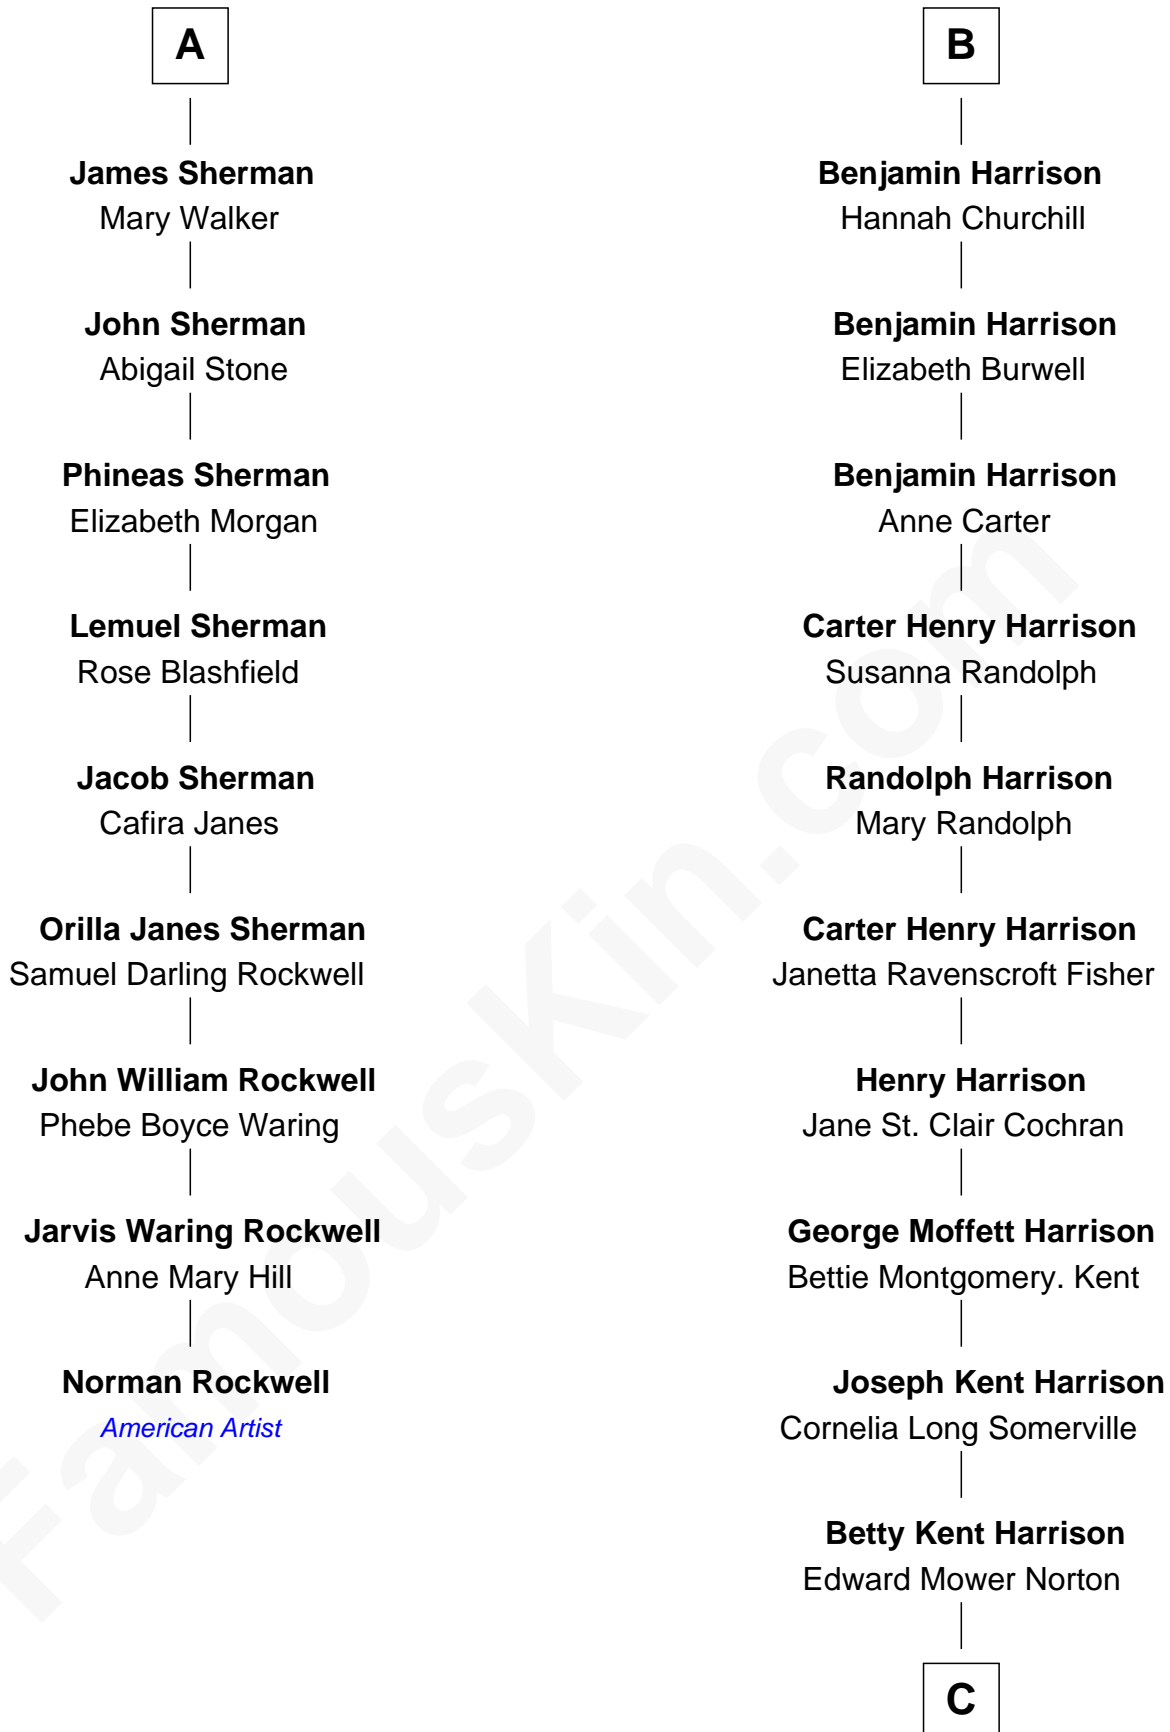

FamousKin.com
Relationship Chart of
Norman Rockwell
American Artist

15th cousin 3 times removed of
Edward Norton
Movie Actor

John le Scrope
 Elizabeth Chaworth

C

Edward Mower Norton

Lydia Robinson Rouse

Edward Norton

Movie Actor

FamousKin.com